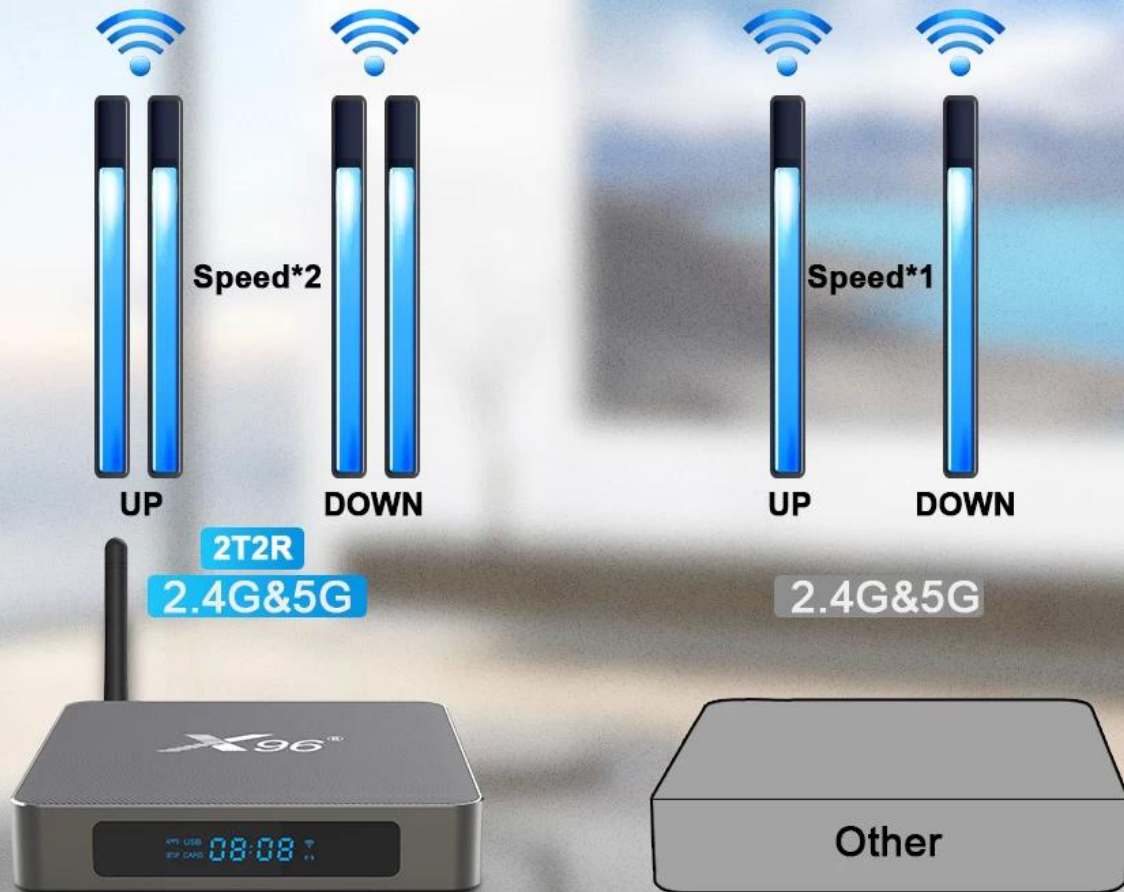

External Antenna

Let's you experience no-blocking wifi Signal.

WiFi 2T2R 2.4G&5G&802.11ac

Two Transmit Two Receive ,Two Antennas Synchronous
Transmission Fast transfer speed

Aluminum-alloy Shell

Super heat dissipation keeps box cool

Family Fun Sharing

Leisure and entertainment

Working meeting

Product Specification

Size: 106*106*22MM

Package Contents

Power Supply*1

HDMI data cable*1