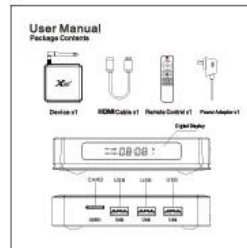

Family Fun Sharing

Leisure and entertainment

Working meeting

Product Specification

Size: 106*106*22MM

Package Contents

Power Supply*1

HDMI data cable*1