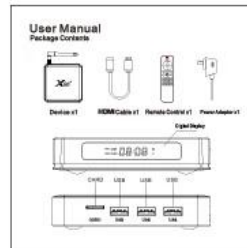

Working meeting

Product Specification

Size: 106*106*22MM

Package Contents

Power Supply*1

HDMI data cable*1

User Manual*1

Remote Control*1