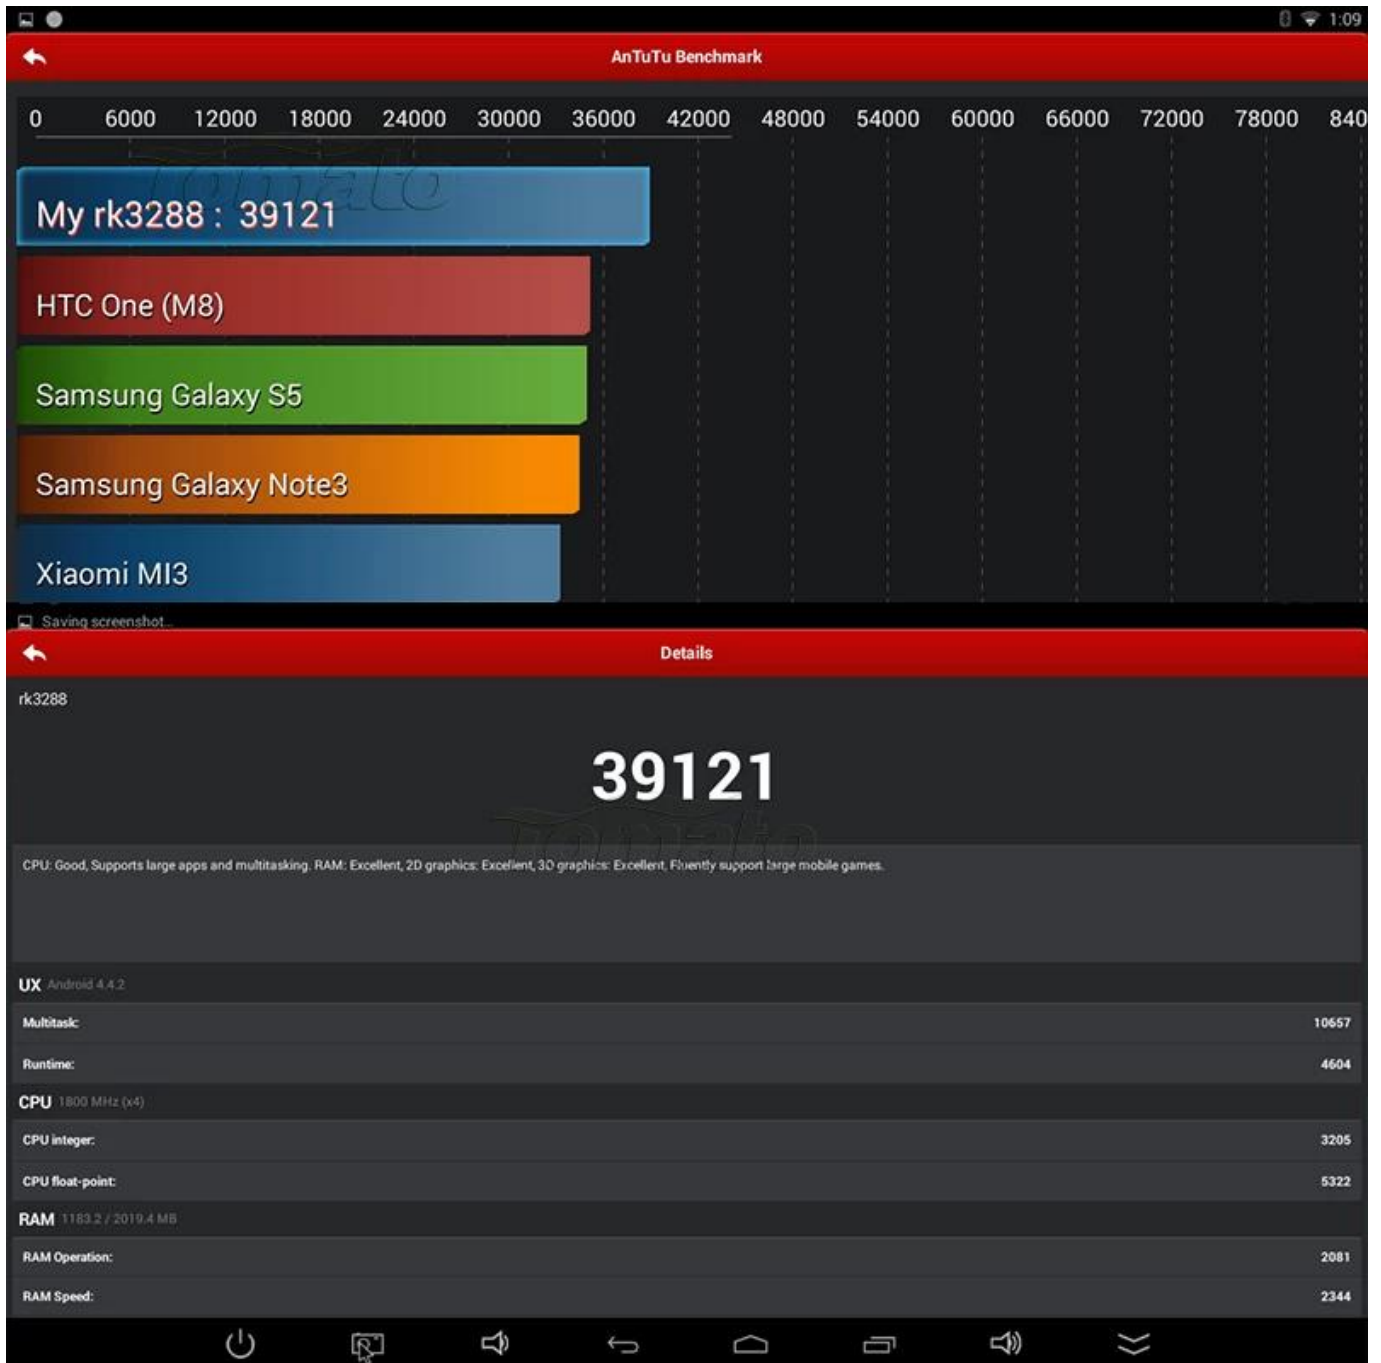

Search

Settings

Video

Voice Search

WifiDisplay

XBMC

Language & input

PERSONAL

- Location
- Security
- Language & input**
- Backup & reset

ACCOUNTS

- Add account

SYSTEM

- Date & time
- Accessibility
- Printing
- Developer options

Security

- Language & input**
- Backup & reset

ACCOUNTS

AnTuTu Benchmark

Test Ranking Device Info

Amazing

39121 ^{A+}

Test Again Details

My Device

rockchip rk3288

Performance

Details

UX Android 4.4.2

Multitask: 10657

Runtime: 4604

CPU 1800 MHz (x4)

CPU integer: 3205

CPU float-point: 5322

RAM 1183.2 / 2019.4 MB