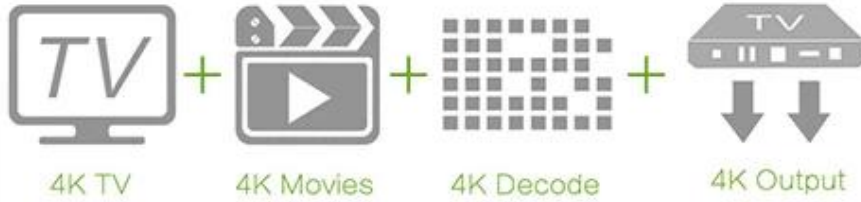

Picture Show

Indicator Light Port

Smart Box

 S905X	Android 6.0	ARM Cortex A53	CPU 4 Core 64bit	GPU 5 Core MALI-450	4K 60fps
VP9 HDR10	H.265 10bit	eMMC Design	LAN 100M	WiFi 2.4G	IR Dual

Smart Box

Remote,
Anywhere,
Any angle.

The box can paste in to Wall or TV and others.

- 1.Magic tape
- 2.Pothook Designed
- 3.Dual IR designed,remote control easy.

tomato

Put the photo,musics,and videos on your television.

8Bit

10Bit

H.264

H.265

Enjoy box

Support HD2.0a

- 4K*2K 60Hz Resolution output
- 32 audio channel
- 1536KHz audio sampling
- Dual video stream
- Audio and video dynamic-sync

About MediaBox

UPDATE&BACKUP

Status

Status of network and other information