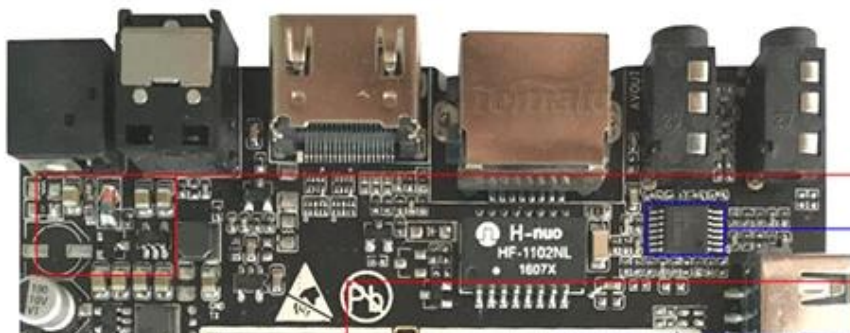

Unknown

Kernel version

3.14.29

sjlei@sjlei-S2400SC #2

Sun Jun 12 12:06:13 CST 2016

Build number

p212-userdebug 6.0.1 MHC19J 20160612 test-keys

Smart Box

Protection circuits

Prevents from damaging box when you use the bad or wrong adapter.

Audio Amplifier

AMLogic S905X Soc

MANVA DDR3 1GB*2

Home

Favorite

Tomato