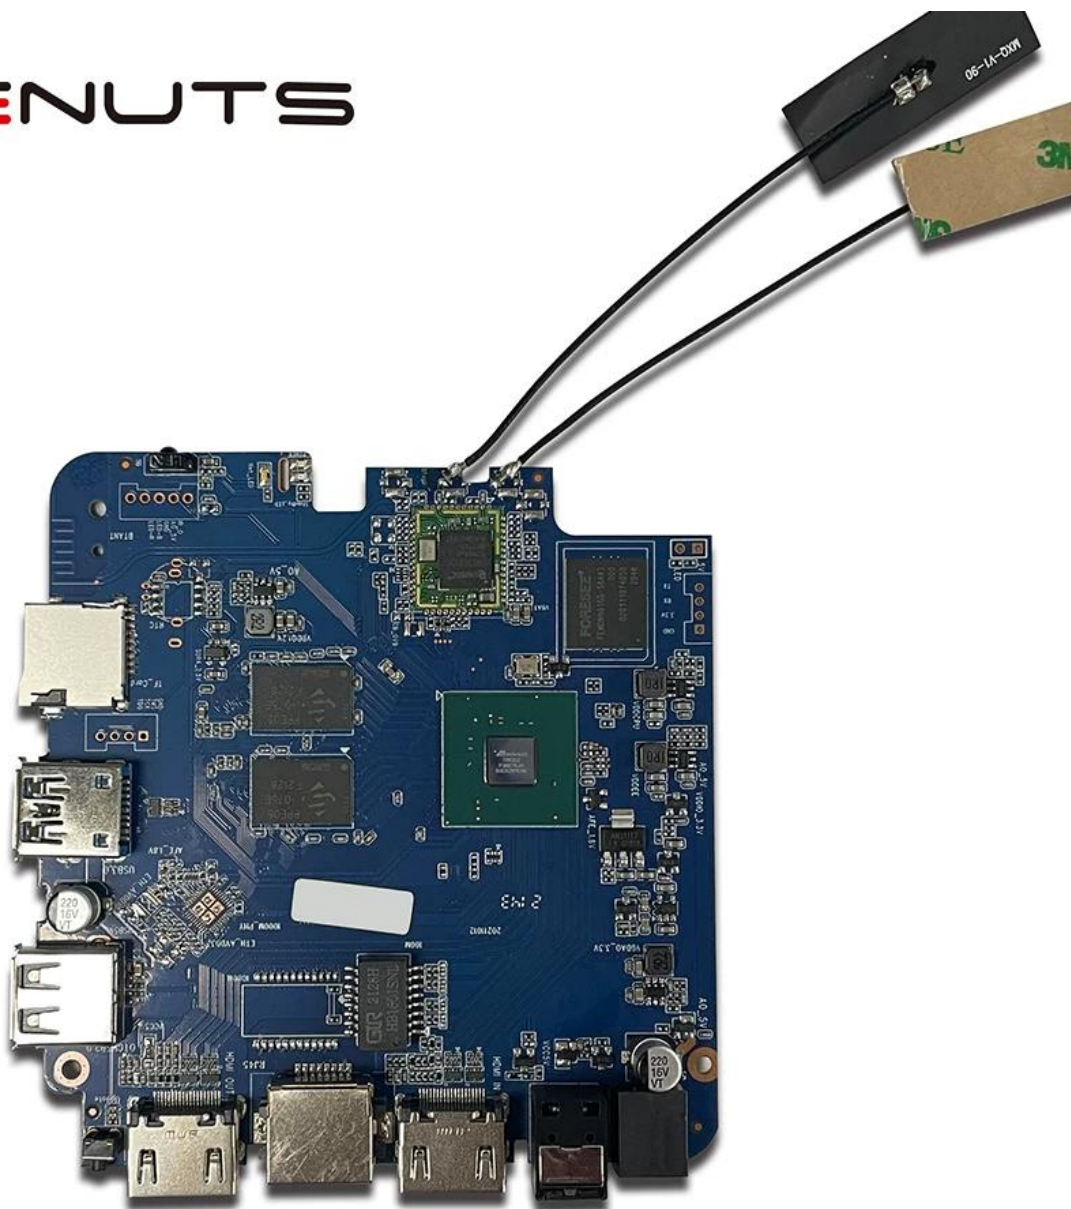

@mlogic

A-T8B043.07

T962E2

BONMON005

ONENUTS

 <p>Multi-core 32/64-bit CPU and 3D GPU with high performance</p>	 <p>Powerful multimedia processing capability, supporting all mainstream video decoding including 8K/4K 10-bit AV1/H.265/VP9/AVS2</p>	 <p>Supports all mainstream HDR standard including Dolby Vision, HDR10 and HLG</p>	 <p>Unique Trulife picture quality enhancement engine, offering theater-like visual effect</p>	 <p>Complete production-ready security solution, supporting secure boot, secure OS and mainstream DRMs</p>
 <p>Ultra-high performance and ultra-low power consumption</p>	 <p>Ultra-high SoC integration and rich peripheral interfaces</p>	 <p>Complete IP license, including Dolby, DTS, etc.</p>	 <p>Supports screen projection technology like DLNA, Miracast etc.</p>	 <p>Provides mature turn-key solution for both split and AIO smart TV</p>