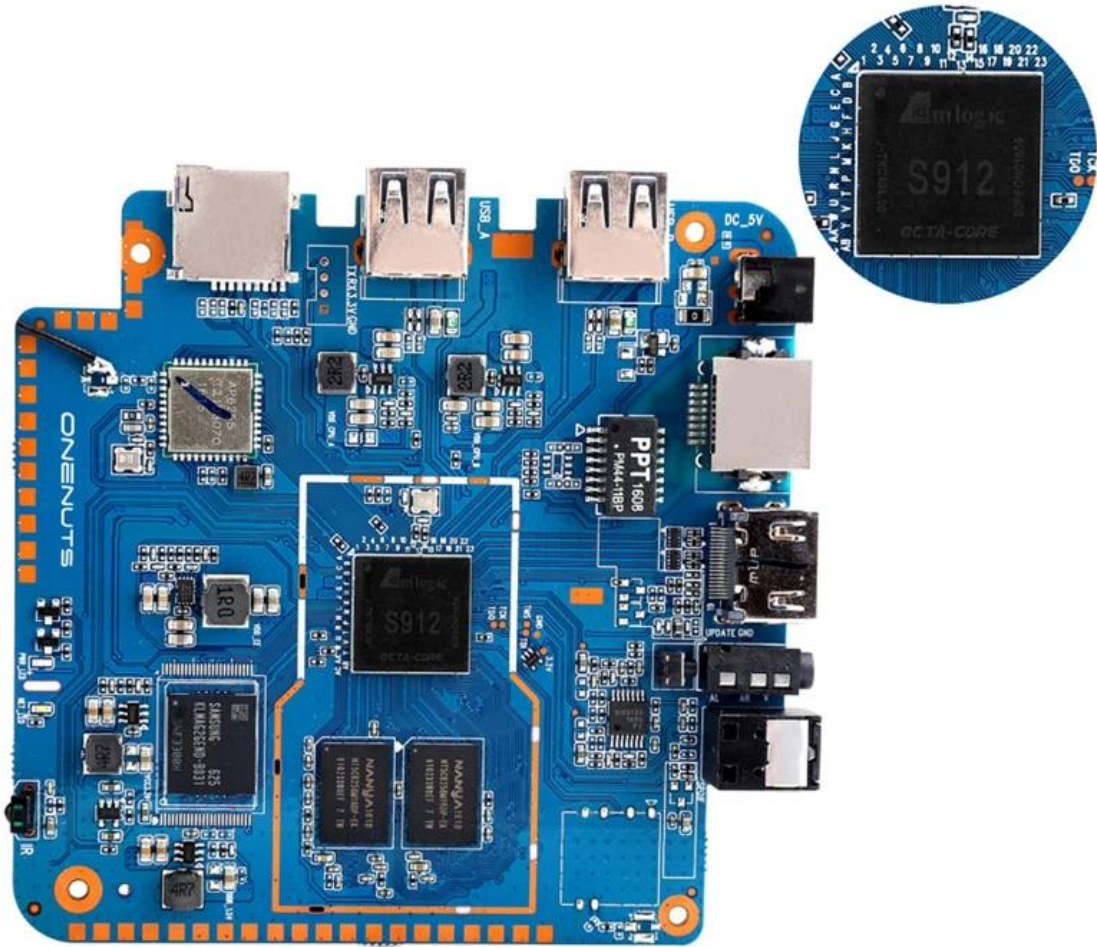

OTA Update

Support background auto upgrade and offer you the newest experience.

Product structure

What is in the box?

Portable & Environmental EVA Bag

Motherboard Show

OEM 4K HD Android TV motherboard. This board is designed for OEM Android TV applications, supporting 4K Ultra HD resolution and offering a range of features and performance options.

1. 4K HD Android TV:

This board is designed for OEM Android TV applications, supporting 4K Ultra HD resolution and offering a range of features and performance options.

2. Features:

Key features include support for 4K Ultra HD resolution, high-performance processing, and various connectivity options. The board is designed to provide a high-quality viewing experience with rich colors and sharp details.