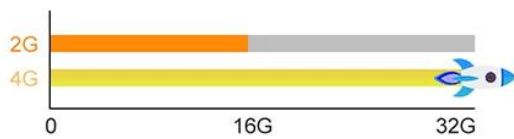

 DLNA  Airplay  Miracast

Dual wifi design and stable performance

2.4:100Mbps

Stronger penetration & More Stable

5G:250Mbps

Faster Transmission & Load Quickly

2.4+5G:400Mbps

Built-in T2TR, more efficient and stable

Android 9.0

application installation is more flexible

- More stable with applications
- Save 25% RAM in Spacet
- Faster & Safer responses

Download more apps

Amlogic S905X3 Quad Core

Faster, Smarter and More Powerful

4GB DDR3	32GB eMMC	Ultra-fast running speed
		Professional image processing

8K & 3D

The perfect combination of 8K and 3D, bring you a 3D visual experience
Feel the shock of the 3D cinema at home

H.265 Makes 8K within Reach