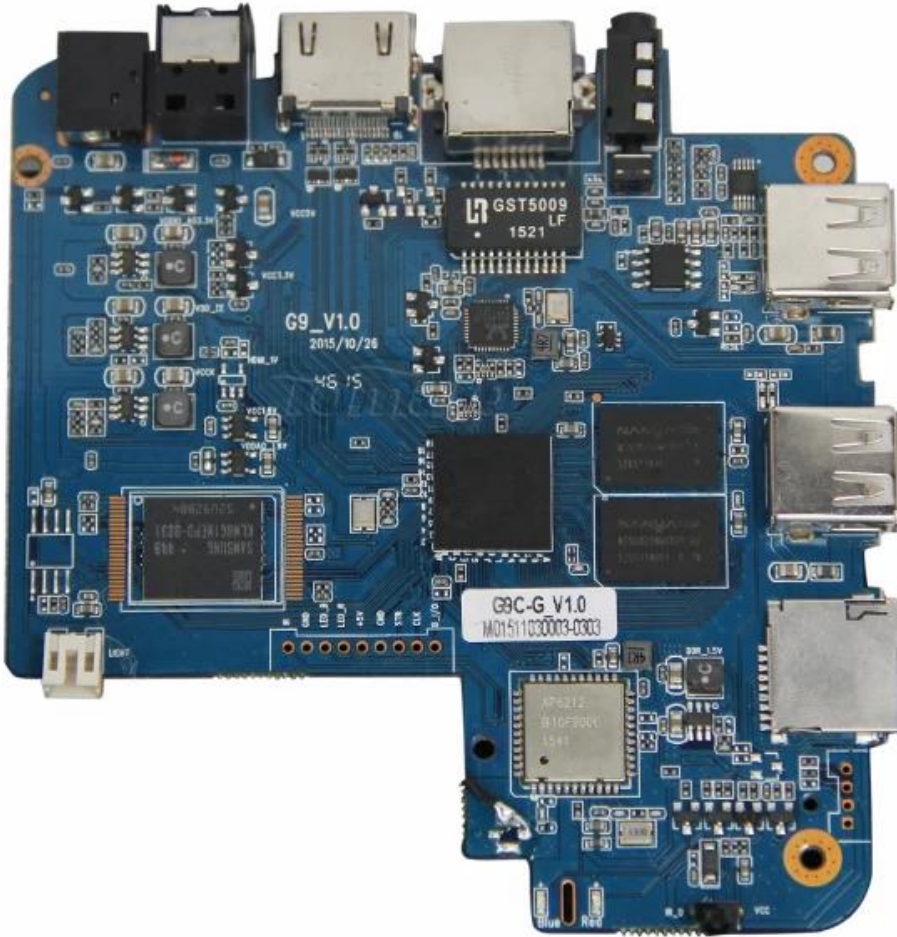

2016 Latest Model TV Box S905 Quad Core 4K Android 5.1 TV Box Support H.265 G9C Stream TV Box

Amlogic S905 Quad Core WiFi Device Smart Box
Watch TV Channels Through Wifi or Internet

Hardware Specifications	
Model No.	G9C Android TV Box
CPU	Amlogic S905 Quad Core ARM Cortex™ -A53 CPU up to 2.0 GHz (DVFS)
GPU	Penta-Core Mali-450 Up to 750Mhz+
FLASH	8GB EMMC
SDRAM	1GB DDR3
Power Supply Specifications	
Power Supply	DC 5V/2A
Power Indicator (LED)	Power ON:blue; Standby:Red
Main Features	
OS	Android™ 5.1 Lollipop
3D	3D-HD 1080Px2
Support Decoder Format	HD MPEG1/2/4,H.264/H.265, HD AVC/VC-1, RM/RMVB, Xvid/DivX3/4/5/6, RealVideo8/9/10, HEVC MP-10
Support Media Format	Avi/Rm/RmVb/Ts/Vob/Mkv/Mov/ISO/Wmv/Asf/Flv/Dat/Mpg/Mpeg/MP4
Support Music Format	MP3/WMA/AAC/WAV/OGG/AC3/DDP/TrueHD/DTS/DTS/HD/FLAC/APE
Support Photo Format	HD JPEG/BMP/GIF/PNG/TIFF
USB Host	2 High Speed USB 2.0, Support U DISK And USB HDD
Card Reader	SD™/SDHC/MMC Cards
HDD File System	FAT16/FAT32/NTFS
Support Subtitle	SRT/SMI/SUB/SSA/IDX+USB
High Definition Video Output	Support All Standard SD/HD/4K2K Ultra HD Decoding And Output
OSD type of languages	English/French/German/Spanish/Italian etc Multilateral Languages
LAN	Ethernet:1000M, Standard RJ-45 (optional IEEE 802.3 10/100/1000 Gigabit)
Wireless	Support IEEE802.11 b/g/n Bluetooth™ 4.1EDR
Mouse/Keyboard	Support Mouse And Keyboard Via USB; Support 2.4GHz Wireless Mouse And Keyboard Via 2.4GHz USB Dongle
HDMI™	HDMI™ 2.0 (CEC and HDCP 2.2), 4K X 2K @60 fps
AV	Support
Optical	Support
PoE(Power Over Ethernet)	Support
SPDIF/IEC958	Optical

What's in the box?

- 1 *Android TV Box
- 1 * HDMI Cable
- 1 * Remote Control
- 1 * Power Adapter
- 1 * User Manual

Picture Show

Indicator Light Port

Micro SD Card

USB

USB

AV Port

RJ 45 ETHERNET

HDMI™

Optical Port

Power Port

S905

64-Bit
Quad Core
Cortex A53

4K

H.265
@60fps