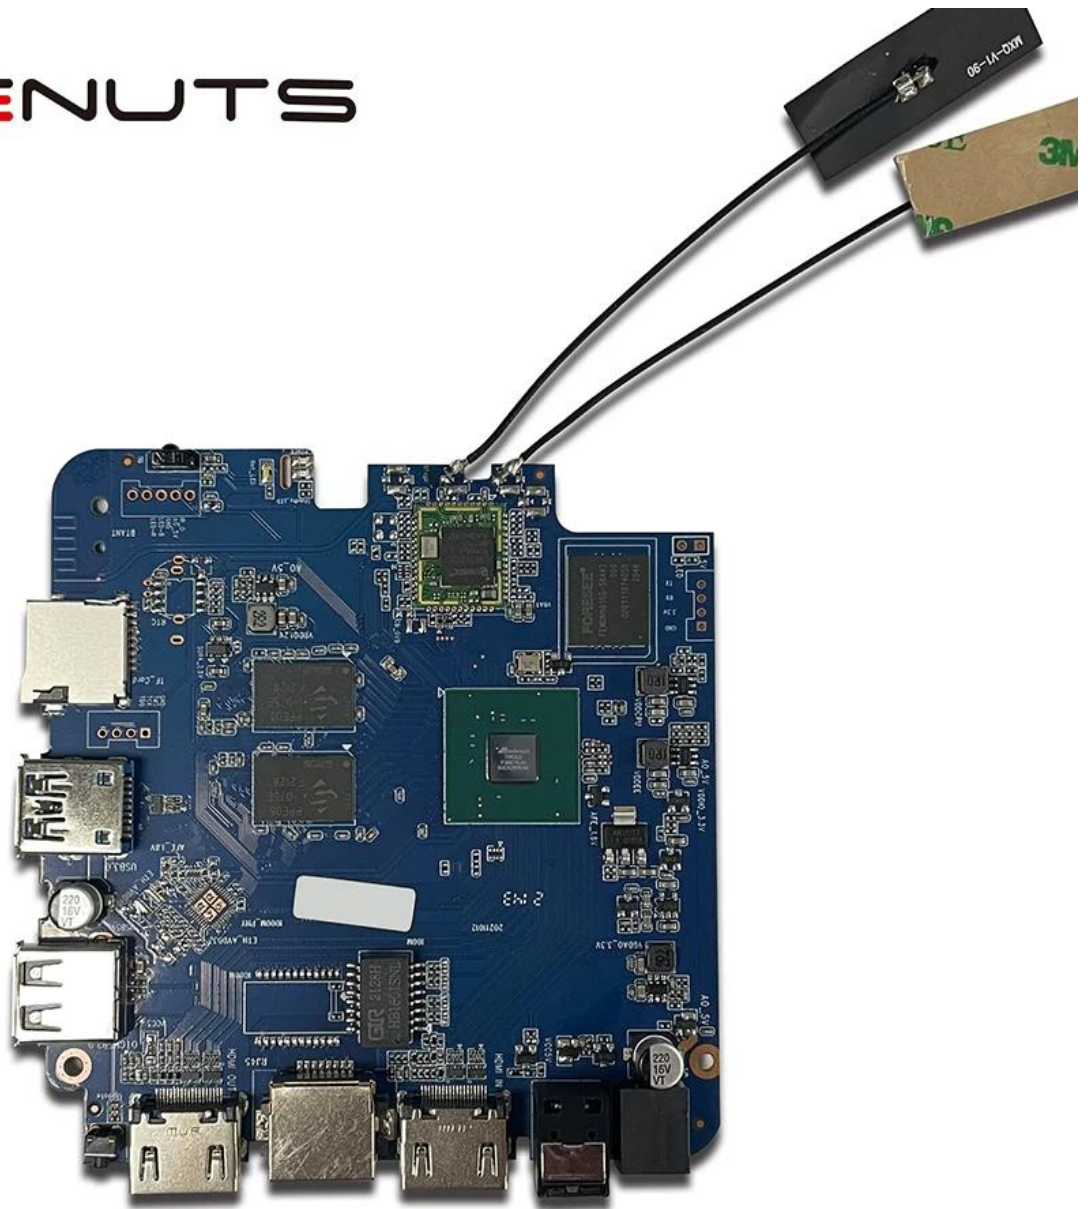

ONENUTS

Multi-core 32/64-bit CPU and 3D GPU with high performance	Powerful multimedia processing capability, supporting all mainstream video decoding including 8K/4K 10-bit AV1/H.265/VP9/AVS2	Supports all mainstream HDR standard including Dolby Vision, HDR10 and HLG	Unique Trulife picture quality enhancement engine, offering theater-like visual effect	Complete production-ready security solution, supporting secure boot, secure OS and mainstream DRMs
Ultra-high performance and ultra-low power consumption	Ultra-high SoC integration and rich peripheral interfaces	Complete IP license, including Dolby, DTS, etc.	Supports screen projection technology like DLNA, Miracast etc.	Provides mature turn-key solution for both split and AIO smart TV

Welcome to the world of superior entertainment brought to you by our 4K HD Android TV Box.