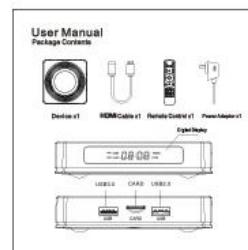

# Various Interfaces

Various interfaces such as HDMI, LAN, USB, etc. which bring you a smart and colorful enjoyment.

## Package Contents

Power Supply\*1

HD data cable\*1

User Manual\*1

Remote Control\*1

Our 4K Smart Android TV Box with Amlogic S905X4 and Android 11 is designed to transform your living room into an entertainment hub. Here's why it's the ultimate choice for your home: