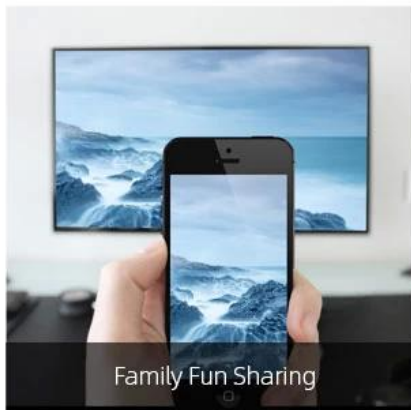

## USB3.0 with super fast data-read speed

Smooth, stable, and fast playback of local videos. You can share the happy moment on TV together.

DLNA

Airplay

Miracast

Leisure and entertainment

Family Fun Sharing

# Ultra high quality

Ultra-high-definition 4K resolution with a new generation of HDR image quality engine. Rich details display to let you see the world more clearly. 8K video decoding engine supported, which bring you more exciting content.