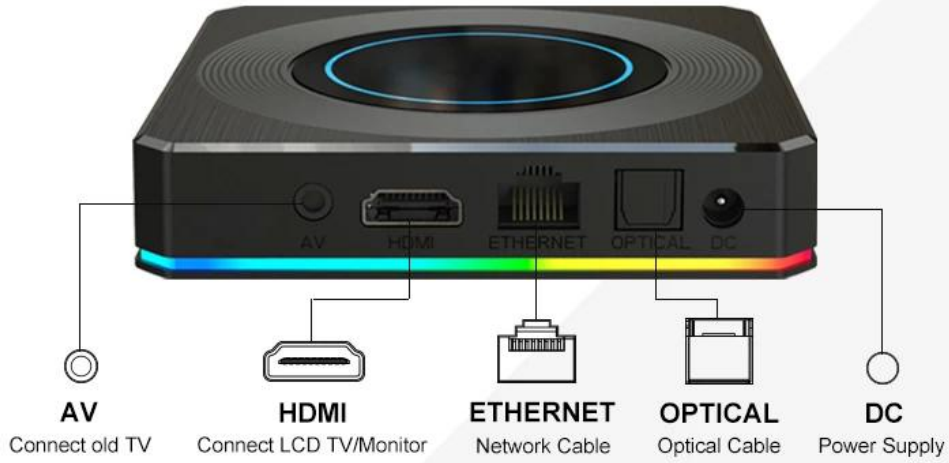

# Various Interfaces

Various interfaces such as HDMI, LAN, USB, etc. which bring you a smart and colorful enjoyment.

## Package Contents

Power Supply\*1

HD data cable\*1

User Manual\*1

Remote Control\*1

Discover the next level of entertainment with our Amlogic S905X4 Quad Core Android 11 Dual WiFi HD 8K TV Box. Here's why it's the perfect addition to your home theater setup: