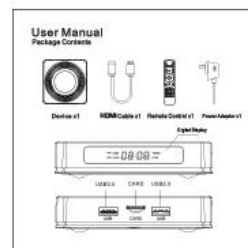

# Various Interfaces

Various interfaces such as HDMI, LAN, USB, etc. which bring you a smart and colorful enjoyment.

## Package Contents

Power Supply\*1

HD data cable\*1

User Manual\*1

Remote Control\*1

Discover the next level of entertainment with our Amlogic S905X4 Quad Core Android 11 Dual WiFi HD 8K TV Box. Here's why it's the perfect addition to your home theater setup: