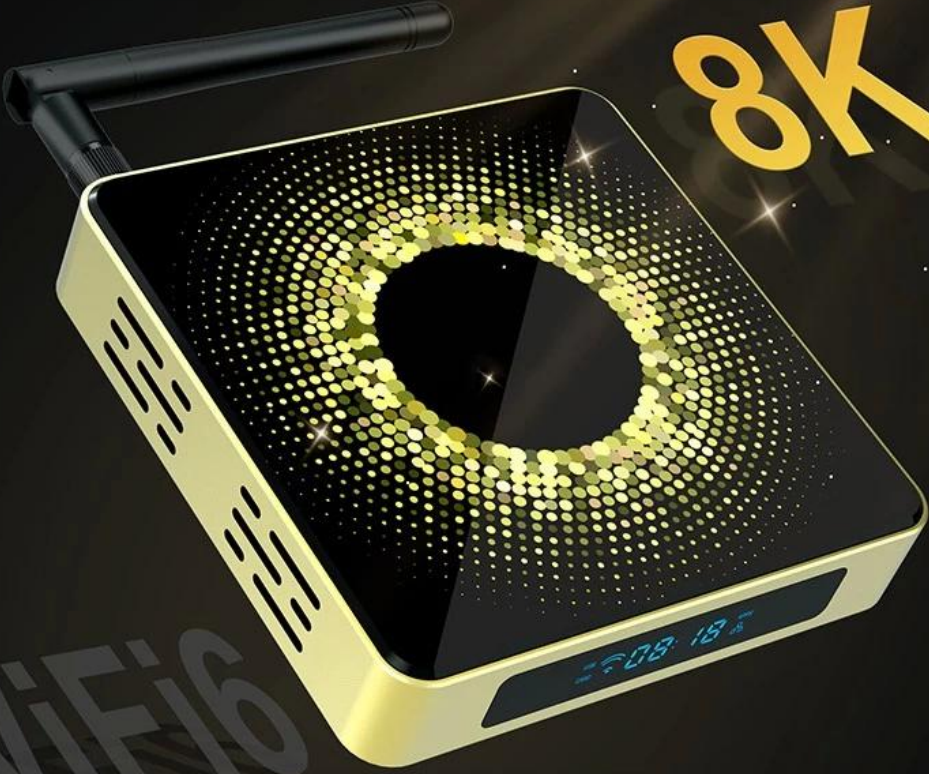

Amlogic S928X Android 11 WiFi 6 8K Ultra HD 8G RAM TV Box

Specifications	
Model No.	Amlogic S928X Android TV Box
CPU	Amlogic S928X A big core ARM Cortex-A76 and quad core ARM Cortex-A55 CPU
GPU	ARM G57™ MC2 GPU OpenGL ES 3.2, Vulkan 1.2 and OpenCL 2.0 support
ROM	4GB/8GB (LPDDR4 or LPDDR4X)
Internal Storage	32GB (16GB/32GB/128GB optional)
OS	Android 11
Language	Multi-Language
Wi-Fi	2.4GHZ& 5.8GHZ MAX 1200Mbps IEEE802.11a/b/g/n/ac/ax
Bluetooth	Bluetooth 5.2
Video&Audio	
Multimedia Video	Support 8K@60fps Video decoding VP9 Profile-2@6.1 up to 8Kx4K@60fps H.265 HEVC MP-10@L6.1 up to 8Kx4K@60fps AVS3 Phase 1 up to 8Kx4K@60fps AVS2-P2 Profile up to 8Kx4K@60fps H.264 AVC HP@L5.2 up to 4Kx2K@60fps MPEG-4 ASP@L5 up to 1080P@60fps (ISO-14496) WMV/VC-1 SP/MP/AP up to 1080P@60fps AVS-P16(AVS+) /AVS-P2 JiZhun Profile up to 1080P@60fps MPEG-2 MP/HL up to 1080P@60fps (ISO-13818) Multiple language and multiple format sub-title video support MJPEG and JPEG unlimited pixel resolution decoding (ISO/IEC-10918) Supports JPEG thumbnail, scaling, rotation and transition effects Supports *.mkv,*.wmv,*.mpg, *.mpeg, *.dat, *.avi, *.mov, *.iso,*.mp4, *.rm and *.jpg file formats
Audio	Supports MP3, AAC, WMA, RM, FLAC, Ogg and programmable with 7.1/5.1 down-mixing
Image	JPEG image encoding up to 1080P@60fps
Port	
USB port	1* USB3.0 1* USB2.0
Micro SD	External memory 1* TF card
HDMI	HDMI 2.1a 8Kx4K@60hz max resolution output
Audio SPDIF	1* SPDIF OUT 3.5mm AUDIO JACK
Ethernet	Ethernet 1000
RTC	optional
Power	
Power Supply	DC IN(5V/3A)

 S928X	 ANDROID 11	 WiFi 6 802.11ax MIMO	 5.2	3D	AV1	 HDR HDR 10+
--	--	--	--	-----------	------------	---

8K

WiFi 6

Amlogic S928X Big Core Cortex-A76 & Quad Core Cortex-A55

Achieve the perfect balance of high performance and low power consumption to bring you an efficient and fast experience