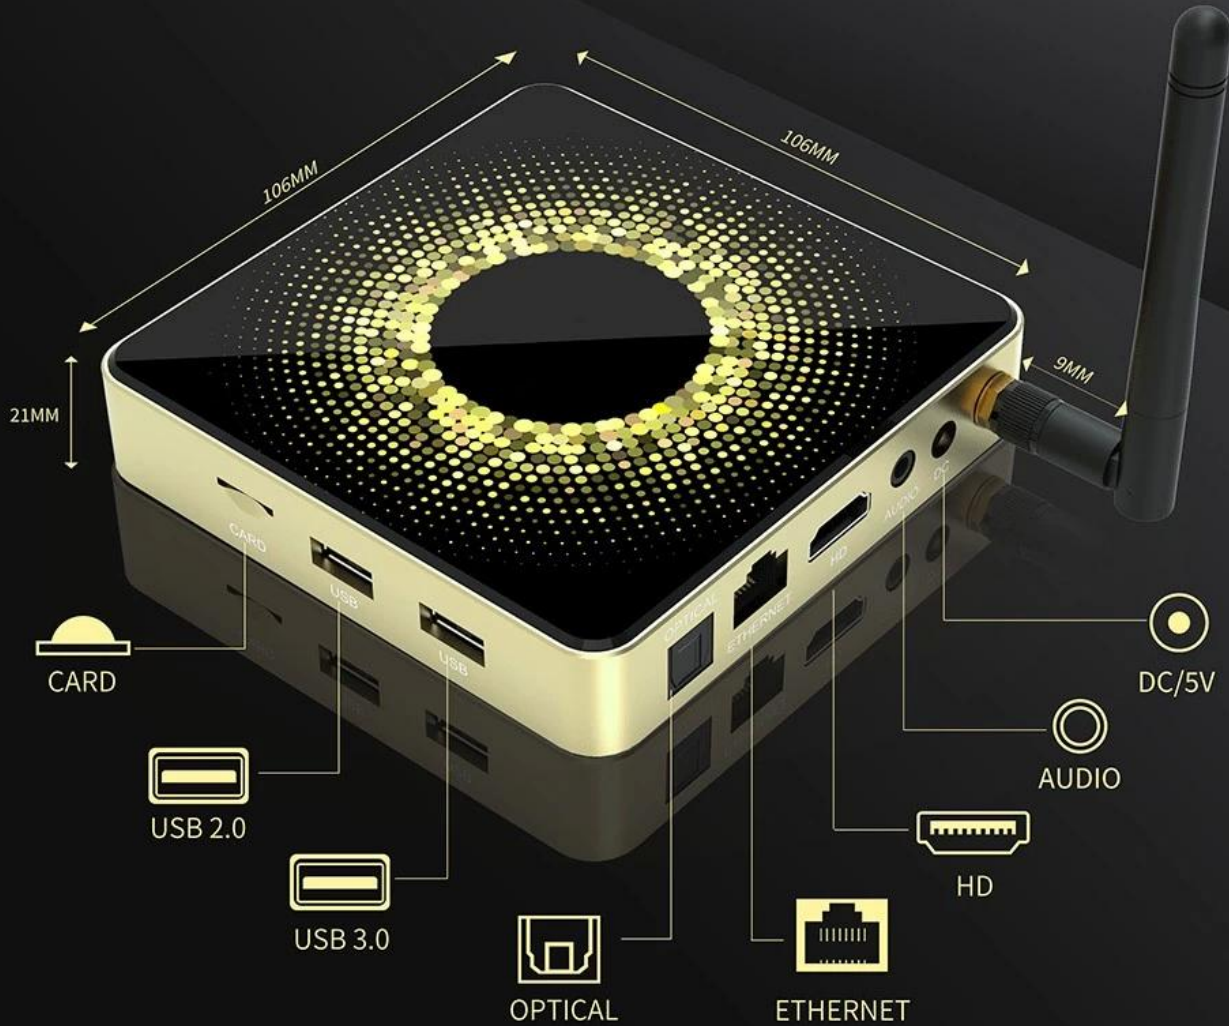

Support AV1 video decoding for a superior video viewing experience

Multiple Application Functions

Support freely switching wallpapers, changing home screen icons as you like, switching address to obtain local weather and voice control.

 Watch movies

 Working Conference

 Music sharing

 Cast screen

 Play games

Various Interfaces

Various interfaces such as HD, LAN, USB, etc. To meet your different needs at the same time.

Package Contents

Power Supply*1

HD data cable*1

User Manual*1

Remote Control*1

The Amlogic S928X Android 11 WiFi 6 8K Ultra HD 8G RAM TV Box is a cutting-edge device that offers an exceptional viewing experience. With its powerful Amlogic S928X processor and Android 11 operating system, it provides smooth and efficient performance. The inclusion of WiFi 6 ensures fast and stable internet connectivity, allowing for seamless streaming and browsing. Moreover, its 8K Ultra HD resolution delivers stunning visuals with vibrant colors and sharp details. With 8G RAM, this TV box offers ample storage and multitasking capabilities. Overall, it is a top-notch [TV box](#) that guarantees an immersive and enjoyable entertainment experience.