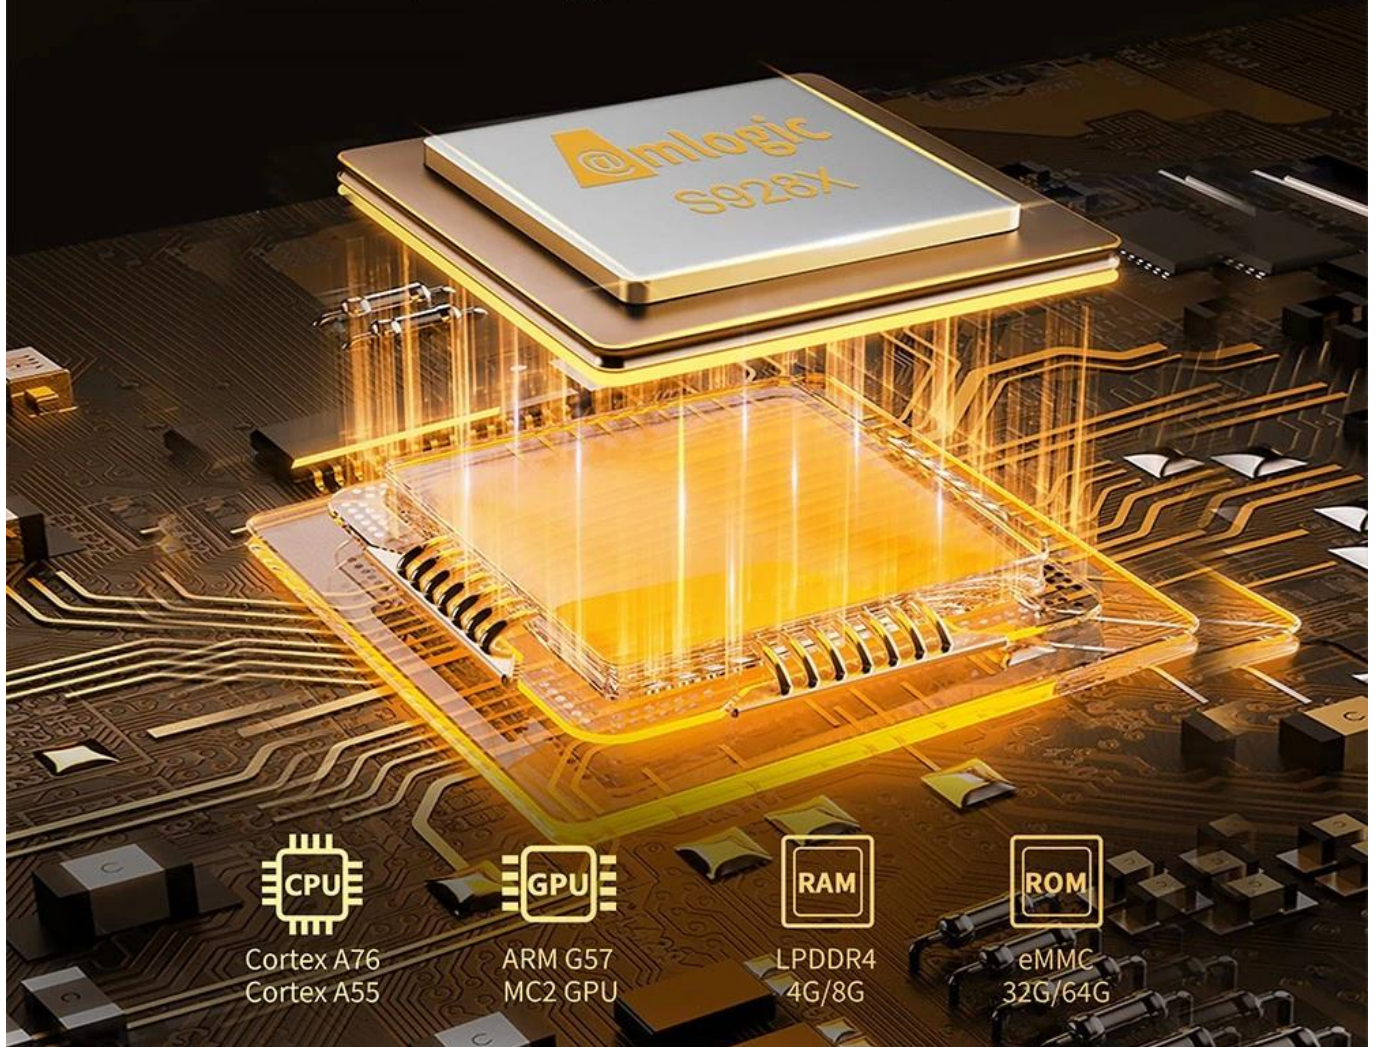

 S928X	 ANDROID 11	 WiFi 6 802.11ax MIMO	 5.2	3D	AV1	 HDR HDR 10+
--	--	--	--	-----------	------------	---

8K

WiFi 6

Amlogic S928X Big Core Cortex-A76 & Quad Core Cortex-A55

Achieve the perfect balance of high performance and low power consumption to bring you an efficient and fast experience

Cortex A76
Cortex A55

ARM G57
MC2 GPU

LPDDR4
4G/8G

eMMC
32G/64G

Embracing 8K Resolution

Real 7680x4320 @60HZ resolution brings unprecedented detail and realism, making every frame come to life

8K
ULTRAHD

4K
ULTRAHD

1080p

8K

Ultra HD

3D

Graphics

H.265

HEVC

HD 2.1a, Up to 8K 60fps