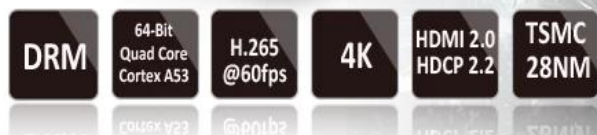

Android 5.1 Lollipop Quad Core HDMI 2.0 4K*2K Bluetooth Android TV Box XBMC

Amlogic S905 Quad Core WiFi Device Smart Box
Watch TV Channels Through Wifi or Internet

Hardware Specifications	
Model No.	G9C Android TV Box XBMC
CPU	Amlogic S905 Quad Core ARM Cortex™-A53 CPU up to 2.0 GHz (DVFS)
GPU	Penta-Core Mali-450 Up to 750Mhz+
FLASH	8GB EMMC
SDRAM	1GB DDR3
Power Supply Specifications	
Power Supply	DC 5V/2A
Power Indicator (LED)	Power ON:blue; Standby:Red
Main Features	
OS	Android™ 5.1 Lollipop
3D	3D-HD 1080Px2
Support Decoder Format	HD MPEG1/2/4,H.264/H.265, HD AVC/VC-1,RM/RMVB,Xvid/DivX3/4/5/6 , RealVideo8/9/10,HEVC MP-10
Support Media Format	Avi/Rm/Rmvp/Ts/Vob/Mkv/Mov/ISO/Wmv/Asf/Flv/Dat/Mpg/Mpeg/MP4
Support Music Format	MP3/WMA/AAC/WAV/OGG/AC3/DDP/TrueHD/DTS/DTS/HD/FLAC/APE
Support Photo Format	HD JPEG/BMP/GIF/PNG/TIFF
USB Host	2 High Speed USB 2.0,Support U DISK And USB HDD
Card Reader	SD™ /SDHC/MMC Cards
HDD File System	FAT16/FAT32/NTFS
Support Subtitle	SRT/SMI/SUB/SSA/IDX+USB
High Definition Video Output	Support All Standard SD/HD/4K2K Ultra HD Decoding And Output
OSD type of languages	English/French/German/Spanish/Italian etc Multilateral Languages
LAN	Ethernet:1000M, Standard RJ-45 (optional IEEE 802.3 10/100/1000 Gigabit)
Wireless	Support IEEE802.11 b/g/n Bluetooth™ 4.1EDR
Mouse/Keyboard	Support Mouse And Keyboard Via USB;Support 2.4GHz Wireless Mouse And Keyboard Via 2.4GHz USB Dongle
HDMI™	HDMI™ 2.0 (CEC and HDCP 2.2), 4K X 2K @60 fps
AV	Support
Optical	Support
PoE(Power Over Ethernet)	Support
SPDIF/IEC958	Optical