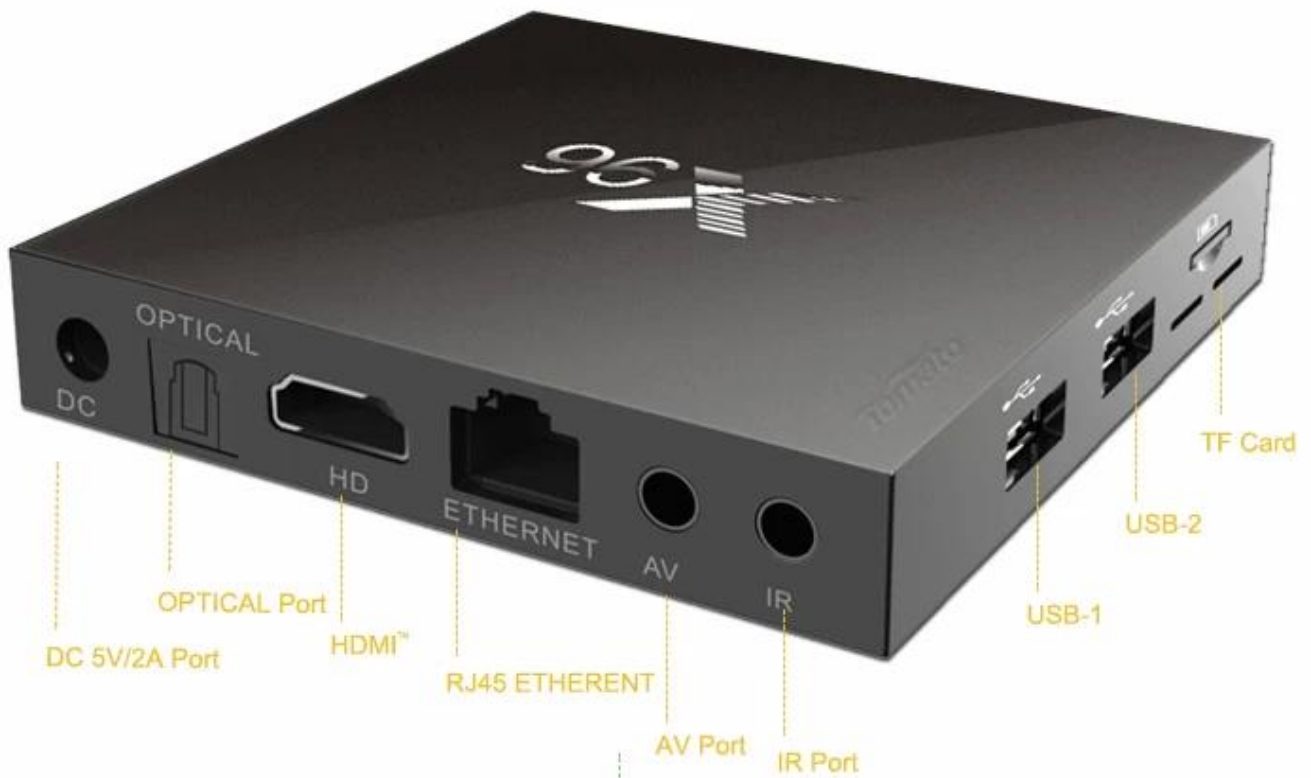

Others

Support Email,office suit etc.
Support DLNA function
Support 2.4G wireless mouse/keyboard

Features:

Amlogic S905X Quad Core TV Box with latest Android6.0, Playback VP9 Profile-2 up to 4K*2K@60fps, full support H.265/H.246.

What's in the box?

- 1 *Android TV Box XBMC
- 1 * HDMI Cable
- 1 * Remote Control
- 1 * Power Adapter
- 1 * User Manual

Picture Show

Indicator Light Port

X96 Smart Box

 Amlogic S905X	Android 6.0	ARM Cortex A53	CPU 4 Core 64bit	GPU 5 Core MALI-450	4K 60fps
VP9 HDR10	H.265 10bit	eMMC Design	LAN 100M	WiFi 2.4G	IR Dual

X96 Smart Box

Remote,
Anywhere,
Any angle.

The box can paste i to the Wall or TV and others.

- 1.Magic tape
- 2.Pothook Designed
- 3.Dual IR designed,remote control easy.

Put the photo,musics,and videos on your television.

X96 Enjoy box

Support HD2.0a

- 4K*2K 60Hz Resolution output
- 32 audio channel
- 1536KHz audio sampling
- Dual video stream
- Audio and video dynamic-sync

About MediaBox

UPDATE&BACKUP

Status

Status of network and other information