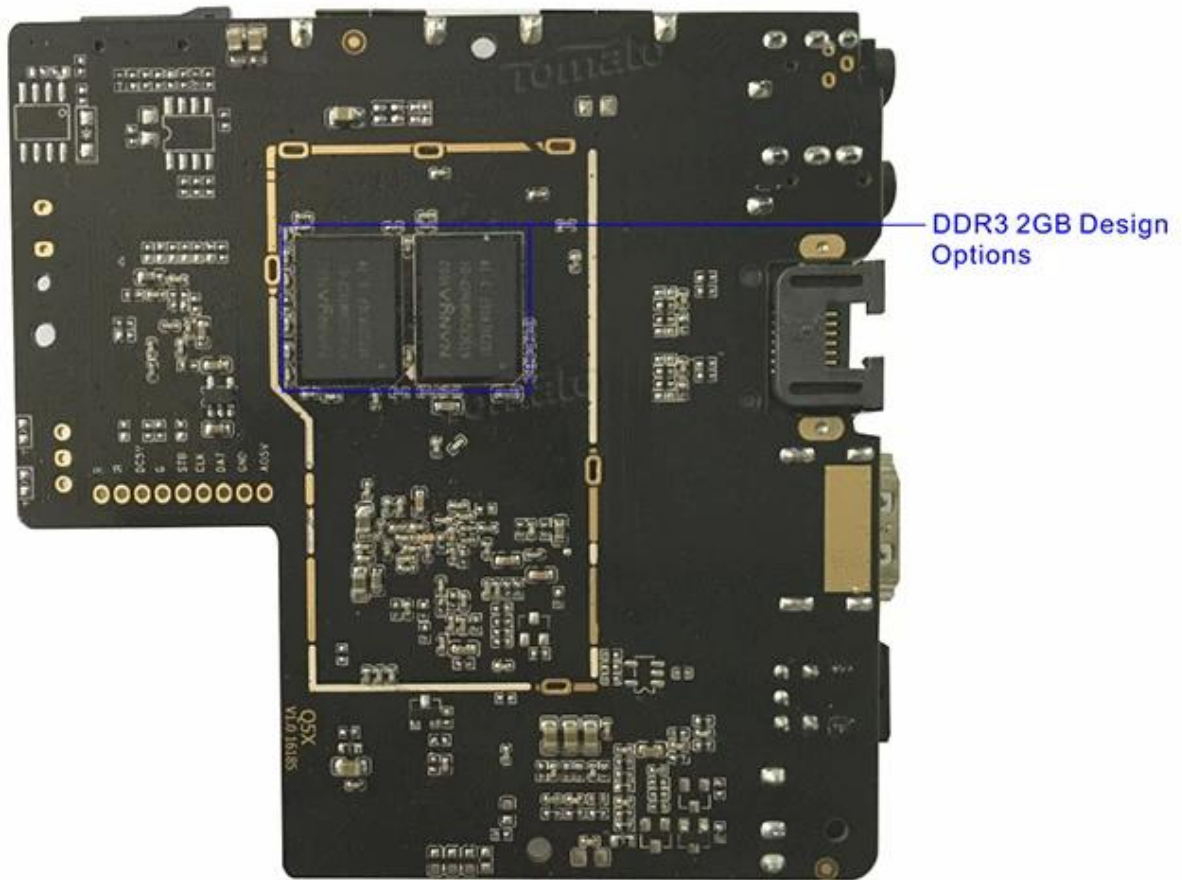

Unknown

Kernel version

3.14.29

sjlei@sjlei-S2400SC #2

Sun Jun 12 12:06:13 CST 2016

Build number

p212-userdebug 6.0.1 MHC19J 20160612 test-keys

X96 Smart Box

Protection circuits

Prevents from damaging box when you use the bad or wrong adapter.

Audio Amplifier

AMLogic S905X Soc

MANVA DDR3 1GB*2

X96 Smart Box

Home

Favorite