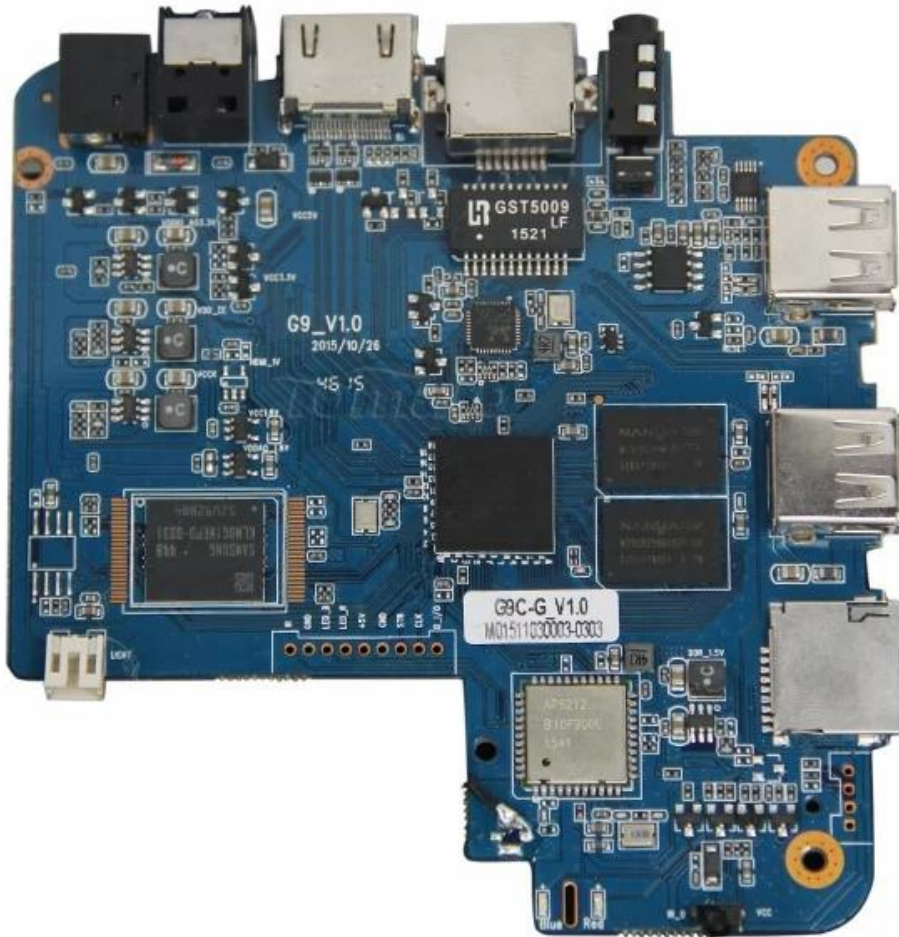

Android 6.0.1 Android Quad Core TV Box OTT Amlogic S905X Smart TV Box G9Cx

Hardware Specifications	
Model No.	G9Cx
CPU	Amlogic S905x Quad Core ARM Cortex™ -A53 CPU up to 2.0 GHz
GPU	Penta-Core Mali-450 Up to 750Mhz+
FLASH	8GB EMMC
SDRAM	1GB DDR3
Power Supply Specifications	
Power Supply	DC 5V/2A
Power Indicator (LED)	Power ON:blue; Standby:Red
Main Features	
OS	Android 6.0.1
3D	3D-HD 1080Px2
Support Decoder Format	VP9/H.265 up to 4Kx2K@60 fps, HD MPEG1/2/4,H.264/H.265, HD AVC/VC-1,RM/RMVB,Xvid/DivX3/4/5/6 , RealVideo8/9/10,HEVC MP-10
Support Media Format	Avi/Rm/Rmvb/Ts/Vob/Mkv/Mov/ISO/Wmv/Asf/Flv/Dat/Mpg/Mpeg/MP4
Support Music Format	MP3/WMA/AAC/WAV/OGG/AC3/DDP/TrueHD/DTS/DTS/HD/FLAC/APE
Support Photo Format	HD JPEG/BMP/GIF/PNG/TIFF
USB Host	3 High Speed USB 2.0,Support U DISK And USB HDD
Card Reader	SD™/SDHC/MMC Cards
HDD File System	FAT16/FAT32/NTFS
Support Subtitle	SRT/SMI/SUB/SSA/IDX+USB
High Dification Video Output	Support All Standard SD/HD/4K2K Ultra HD Decoding And Output
OSD type of languages	English/French/German/Spanish/Italian etc Multilateral Languages
LAN	Ethernet:1000M, Standard RJ-45 (optional IEEE 802.3 10/100/1000 Gigabit)
Wireless	Support IEEE802.11 b/g/n Bluetooth™ 4.1EDR
Mouse/Keyboard	Support Mouse And Keyboard Via USB;Support 2.4GHz Wireless Mouse And Keyboard Via 2.4GHz USB Dongle
HDMI™	HDMI 2.0a With 3D,HDR,CEC and 4Kx2K@60fps max resolution
AV	Support
Optical	Support
3G	Support
SPDIF/IEC958	Optical
IPTV And OTT	Support Many Kinds of IPTV And OTT Programmes
Software Specifications	

Picture Show

Indicator Light Port

Micro SD Card

USB

USB

AV Port

RJ 45 ETHERNET

HDMI™

Optical Port

Power Port

Discover the enhanced entertainment experience offered by our Android 6.0.1 Quad Core TV Box OTT Amlogic S905X Smart TV Box G9Cx. Dive into the features and benefits that make this device a standout choice for streaming media, app support, and smart TV capabilities.