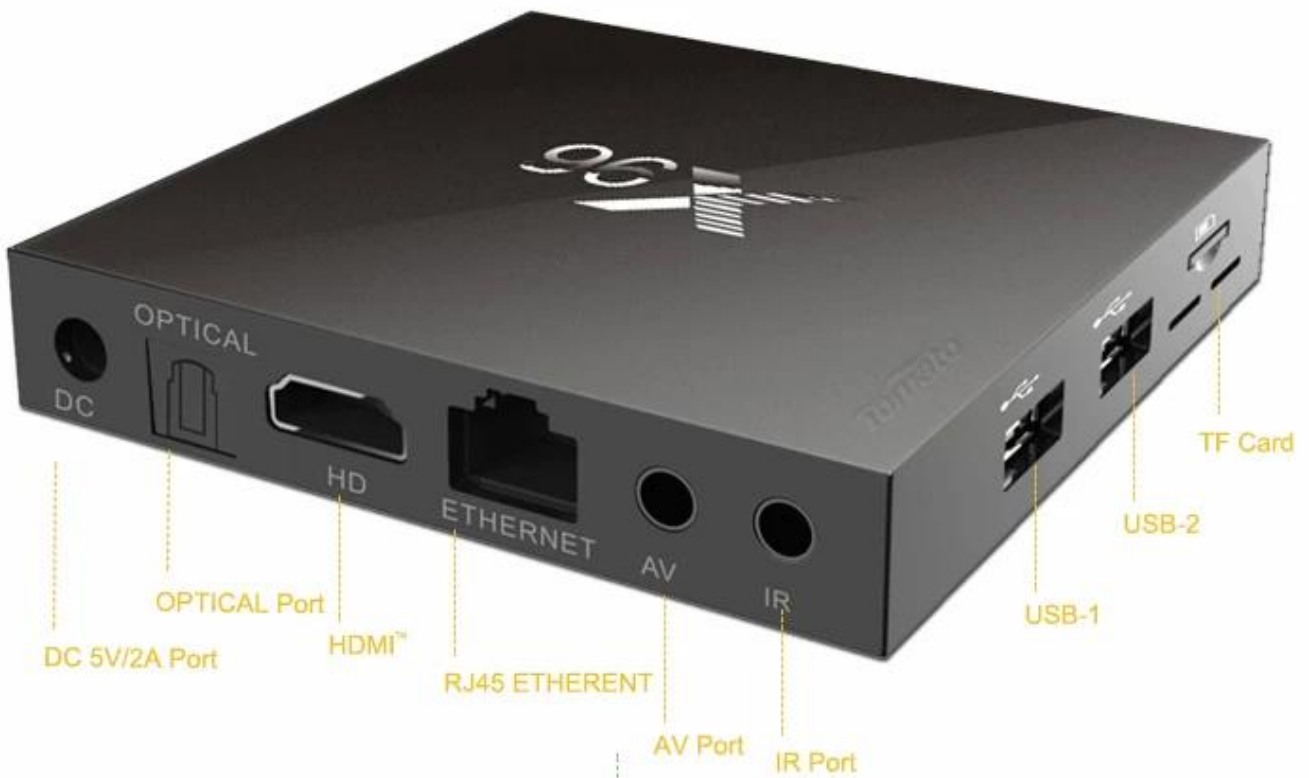

What's in the box?

- 1 *Android TV Box**
- 1 * HDMI Cable**
- 1 * Remote Control**
- 1 * Power Adapter**
- 1 * User Manual**

Picture Show

Indicator Light Port

X96 Smart Box

 Amlogic S905X	Android 6.0	ARM Cortex A53	CPU 4 Core 64bit	GPU 5 Core MALI-450	4K 60fps
VP9 HDR10	H.265 10bit	eMMC Design	LAN 100M	WiFi 2.4G	IR Dual

X96 Smart Box

Remote,
Anywhere,
Any angle.

The box can paste i to the Wall or TV and others.

- 1.Magic tape
- 2.Pothook Designed
- 3.Dual IR designed,remote control easy.

Put the photo,musics,and videos on your television.

8Bit

10Bit

H.264

H.265

X96 Enjoy box

Support HD2.0a

- 4K*2K 60Hz Resolution output
- 32 audio channel
- 1536KHz audio sampling
- Dual video stream
- Audio and video dynamic-sync

About MediaBox