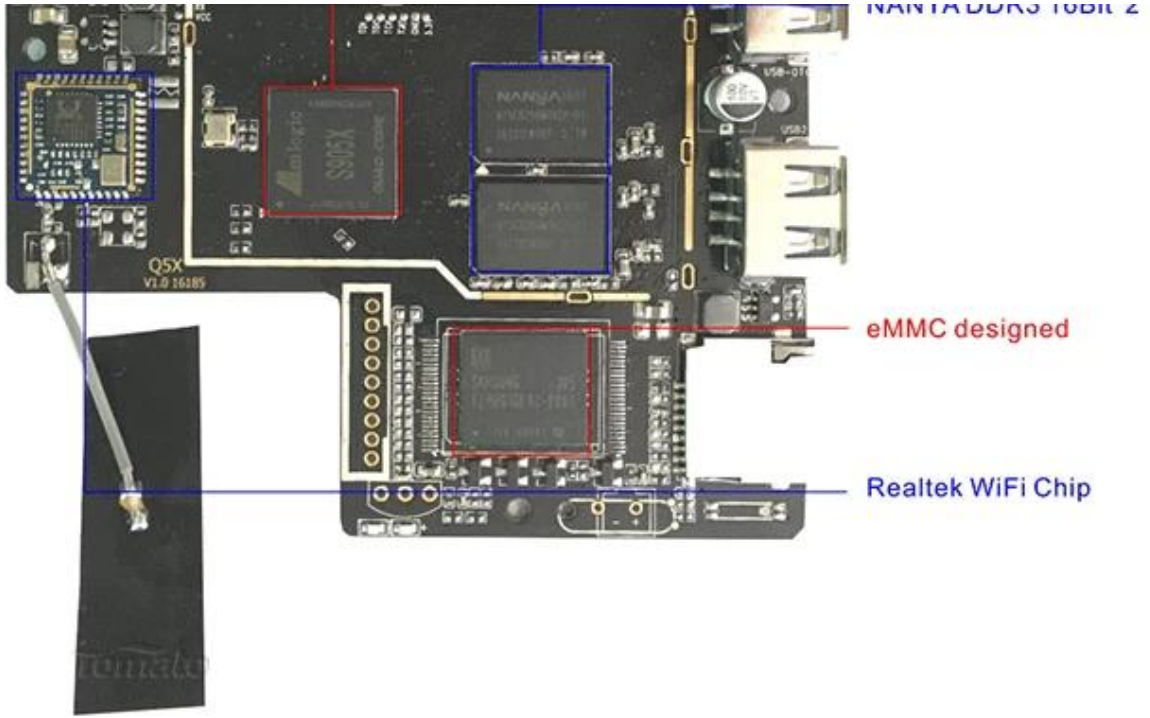

Android security patch level

May 1, 2016

Baseband version

Unknown

Kernel version

3.14.29

sjlei@sjlei-S2400SC #2

Sun Jun 12 12:06:13 CST 2016

Build number

p212-userdebug 6.0.1 MHC19J 20160612 test-keys

X96 Smart Box

Protection circuits

Prevents from damaging box when you use the bad or wrong adapter.

Audio Amplifier

AMLogic S905X Soc

MANVA DDR3 1GB*2