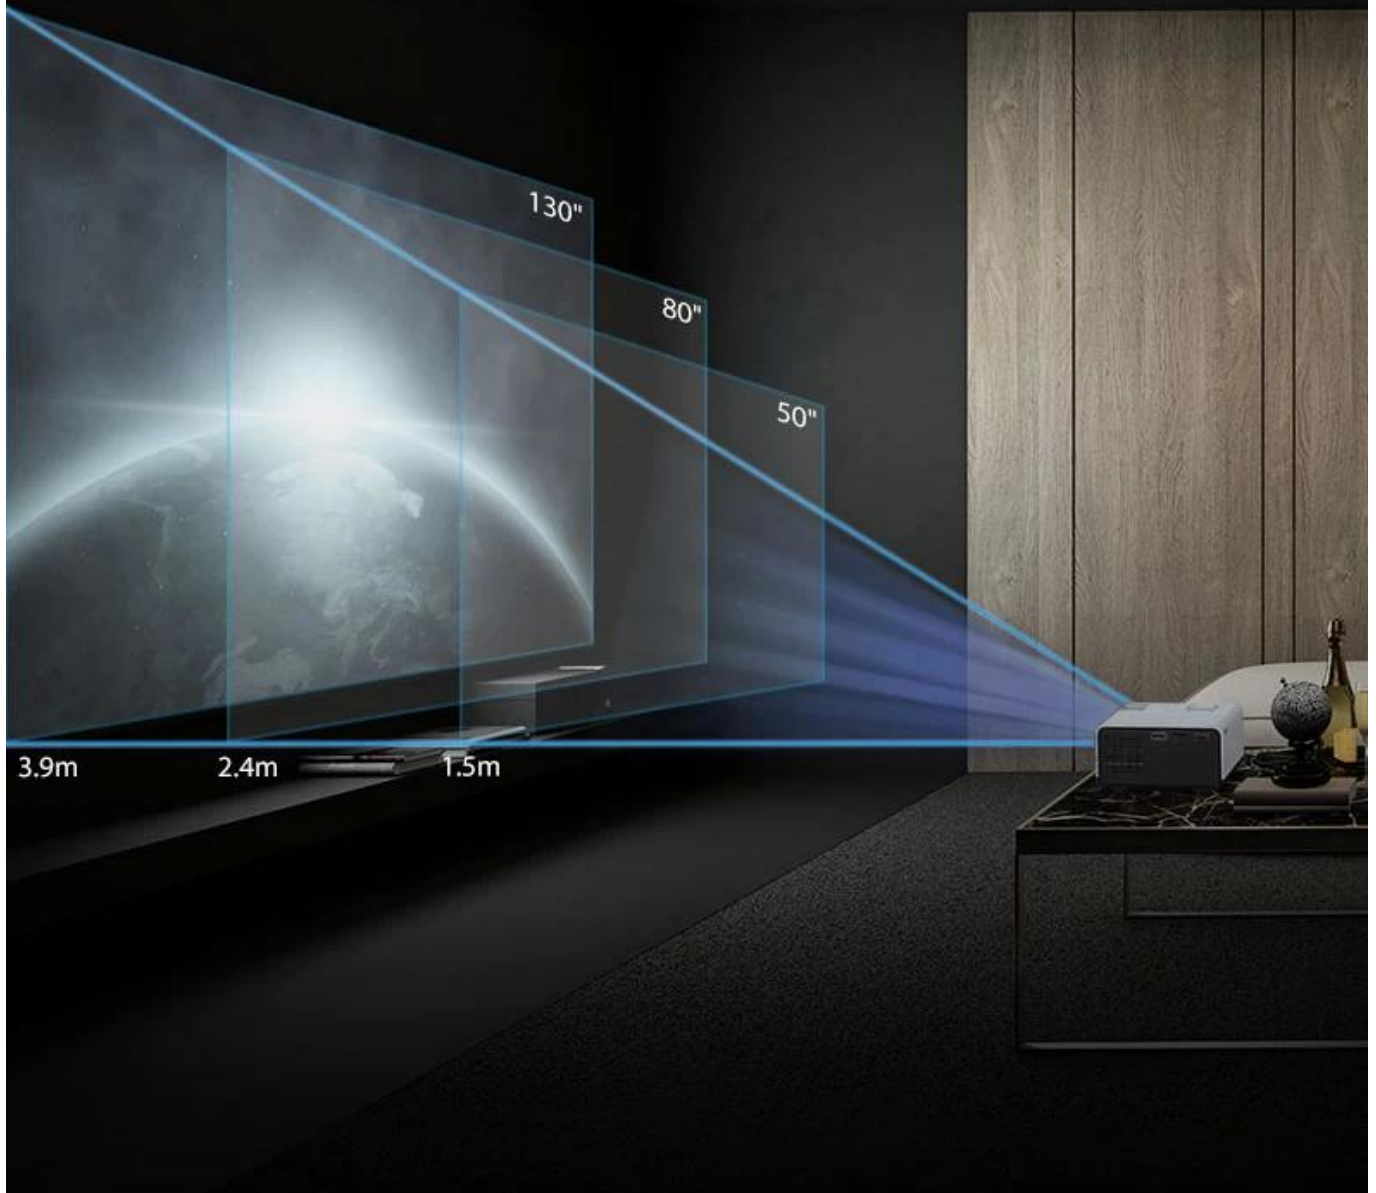

Mirror screen

Hi-fi speaker

BT

# 100 inch huge screen at 3 meters

High definition cinema experience