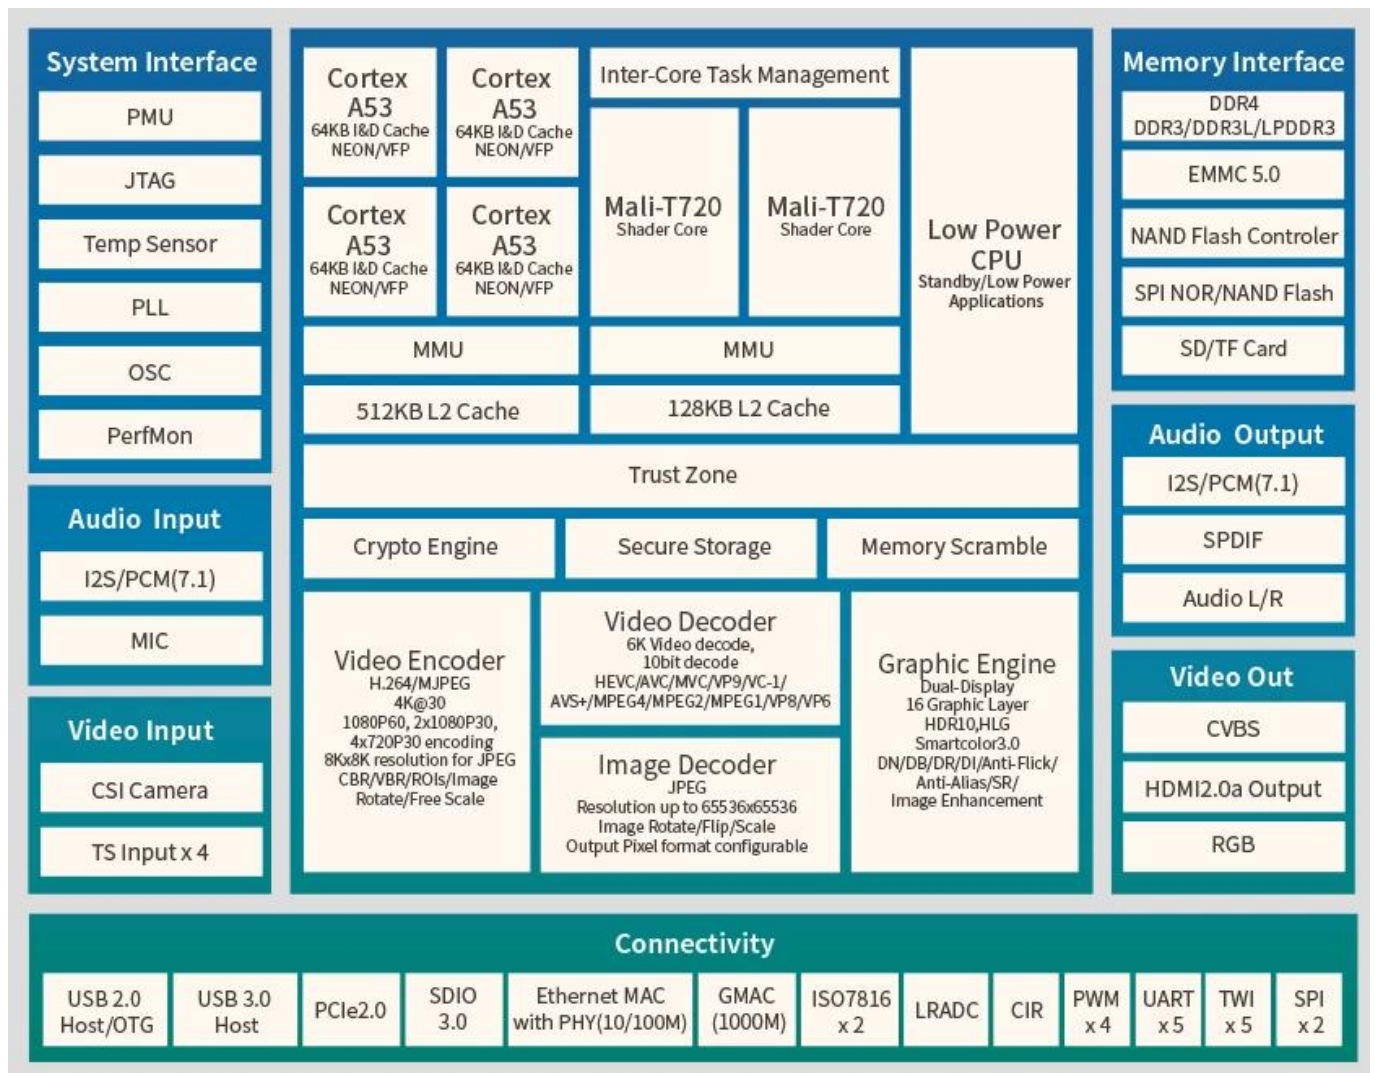

Android 9.0 TV Box Allwinner H6 Chip 4GB 32GB with LED Display Dual Band WiFi LAN Bluetooth USB3.0

Specifications

Model No.	Allwinner H6 Android 9.0 TV Box
CPU	Allwinner H603 Quad-core 64-bit ARM Cortex™ - A53
GPU	High-performance multi-core GPU Mali T720
ROM	DDR3: 4GB/2GB
Internal Storage	eMMC: 32GB(Option: 16GB/64GB)
OS	Android 9.0
WiFi	IEEE 802.11 b/g/n/ac; 2.4G/5G 2*2 mimo
Bluetooth	Bluetooth 4.1 +HS; Support Voice Remote

Video&Audio CODEC

Video	<ul style="list-style-type: none"> • Allwinner Video Engine (AVE) with dedicated hardware decoders and encoders • Support multi-video decoder up to 4Kx2K@60fps+1x1080P@60fps • Supports multiple "secured" video decoding sessions and simultaneous decoding and encoding Video/Picture Decoding <ul style="list-style-type: none"> - H265/HEVC Main/Main10 profile@Level5.2 High-tier;6K@60fps, up to 6Kx4K@30fps - H264/AVC BP/MP/HP@level5.1, MVC, 4K@30fps - VP9, Profile 0/2, 4K@30fps - VP6/VP8, 1080P@60fps - MPEG1/MPEG2 SP@ML, MP@HL, 1080P@60fps - MPEG4 SP@level 0~3, ASP@level 0~5, GMC, short header format, 1080P@60fps - AVS+/AVS J1ZHUN profile@level 6.0, 1080P@60fps - VC-1 SP@ML, MP@HL, AP@level 0~3, 1080P@60fps - Supports Frame Buffer Compression(FBC) - Output pixel format configurable,YUV420/YV12/NV12/... - Real-time image decoding- Maximum resolution up to 65536 x 65536 - Integrated JPEG hardware decoder - Configurable output pixel format- YUV420/YV12/NV12/...
Audio	<ul style="list-style-type: none"> • MPEG-1, MPEG-2(L1/L2/L3), MP3, AAC-LC, HE AAC V1/V2, APE, FLAC, OGG, AMR-NB, AMR-WB, G.711(u/a) decoding • G.711(u/a), AMR-NB, AMR-WB, AAC-LC encoding • 3~5m far field sound acquisition, supports speech enhancement, acoustic echo cancellation and direction of speaker estimation. • Virtual surround sound