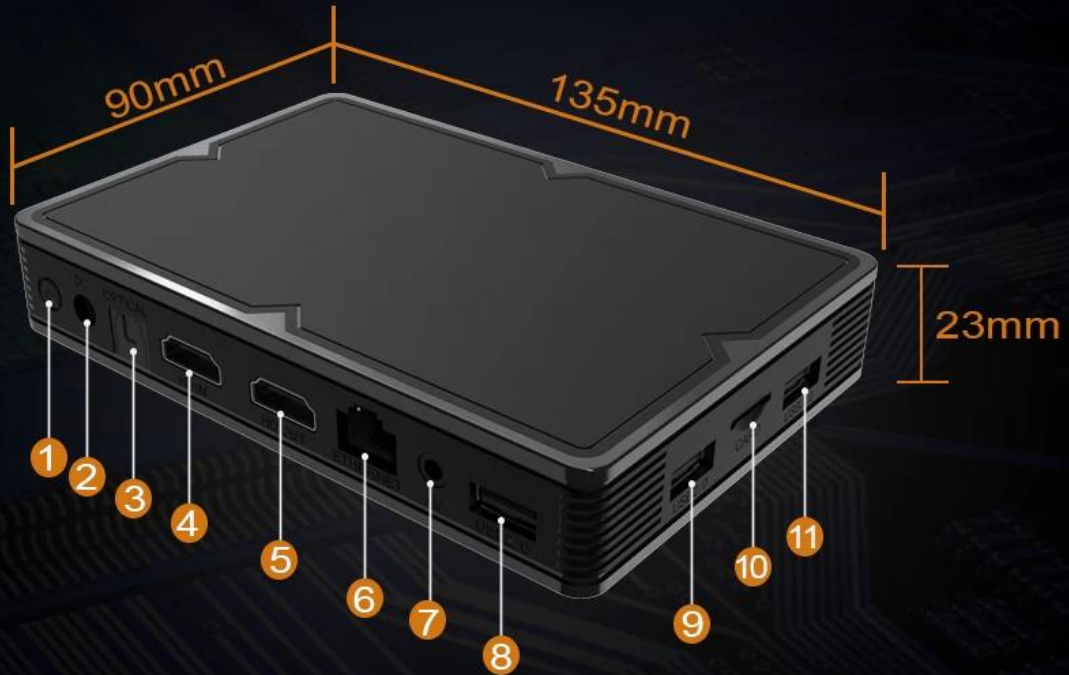

Android 9.0 TV Box Allwinner H6 Chip 4GB 32GB with LED Display Dual Band WiFi LAN Bluetooth USB3.0

Specifications

Model No.	Allwinner H6 Android 9.0 TV Box
CPU	Allwinner H603 Quad-core 64-bit ARM Cortex™ - A53
GPU	High-performance multi-core GPU Mali T720
ROM	DDR3: 4GB/2GB
Internal Storage	eMMC: 32GB(Option: 16GB/64GB)
OS	Android 9.0
WiFi	IEEE 802.11 b/g/n/ac; 2.4G/5G 2*2 mimo
Bluetooth	Bluetooth 4.1 +HS; Support Voice Remote

Video&Audio CODEC

Video	<ul style="list-style-type: none"> • Allwinner Video Engine (AVE) with dedicated hardware decoders and encoders • Support multi-video decoder up to 4Kx2K@60fps+1x1080P@60fps • Supports multiple "secured" video decoding sessions and simultaneous decoding and encoding Video/Picture Decoding <ul style="list-style-type: none"> - H265/HEVC Main/Main10 profile@Level5.2 High-tier;6K@60fps, up to 6Kx4K@30fps - H264/AVC BP/MP/HP@level5.1, MVC, 4K@30fps - VP9, Profile 0/2, 4K@30fps - VP6/VP8, 1080P@60fps - MPEG1/MPEG2 SP@ML, MP@HL, 1080P@60fps - MPEG4 SP@level 0~3, ASP@level 0~5, GMC, short header format, 1080P@60fps - AVS+/AVS J1ZHUN profile@level 6.0, 1080P@60fps - VC-1 SP@ML, MP@HL, AP@level 0~3, 1080P@60fps - Supports Frame Buffer Compression(FBC) - Output pixel format configurable,YUV420/YV12/NV12/... - Real-time image decoding- Maximum resolution up to 65536 x 65536 - Integrated JPEG hardware decoder - Configurable output pixel format- YUV420/YV12/NV12/...
Audio	<ul style="list-style-type: none"> • MPEG-1, MPEG-2(L1/L2/L3), MP3, AAC-LC, HE AAC V1/V2, APE, FLAC, OGG, AMR-NB, AMR-WB, G.711(u/a) decoding • G.711(u/a), AMR-NB, AMR-WB, AAC-LC encoding • 3~5m far field sound acquisition, supports speech enhancement, acoustic echo cancellation and direction of speaker estimation. • Virtual surround sound

Many ports Major possibilities

packs a lot of connectivity into a small space
easily connect to your hdtv

1. POWER SWITCH

2 . DC 5V

3 . OPTICAL

4 . HDMI IN

5 . HDMI OUT

6 . ETHERNET