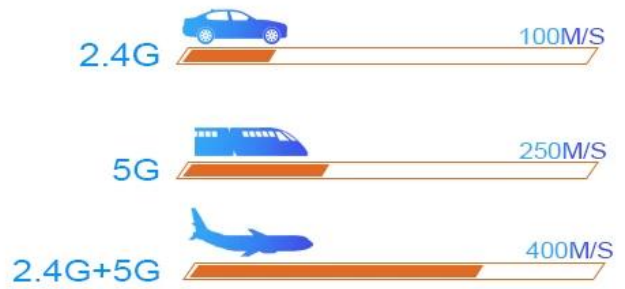

Android 9.0

6K video decoder

64-bit quad-core ARM
Cortex A53 CPU Support
multi-video decoder up to
6Kx4K@30fps

New upgraded built-in WiFi

WiFi IEEE 802.11 a/b/g/n/ac
Support dual-band wifi

MIMO Wi-Fi

Dual frequency WiFi

HDR dynamic range

New quality optimization engine
technology, experience a different visual feast

SDR

HDR

Extreme 6k enjoyment

Real-time image decoding- Maximum resolution up to 5760×3240

4K « » 6K

Package Contents