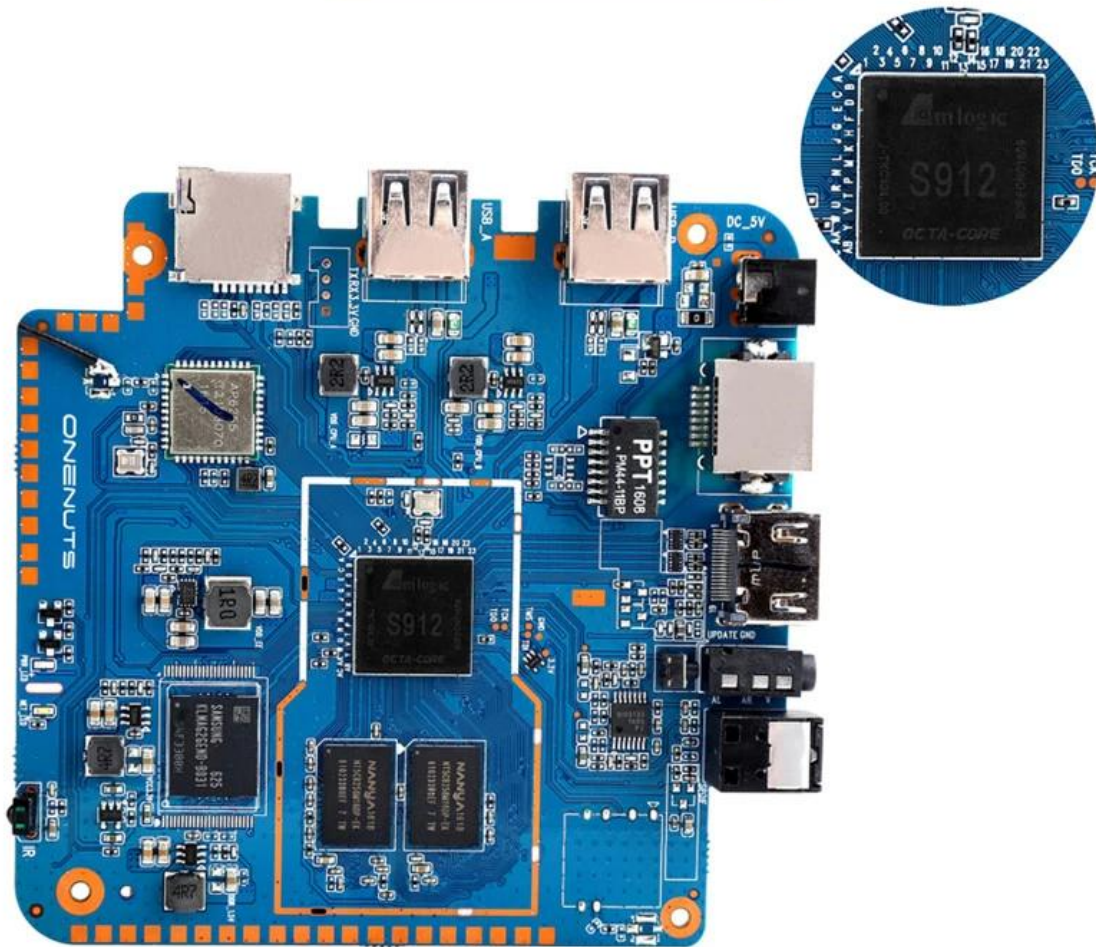

With Bluetooth headphone, enjoy your happy private world.

Young Look

Model No.	ONENUTS Nut 1
CPU	Amllogic S912 octa-core ARM Cortex A53 processor @ up to 2.0GHz
GPU	ARM Mail-T820MP3 GPU up to 750MHz(DVFS)
ROM	2GB DDR3
Internal Storage	16GB eMMC flash and SD slot up to 32GB
Video Docoder	VP9-10/H.265 up to 4Kx2K@60fps
HDMI	HDMI 2.0a up to 4K @ 60Hz with CEC and HDR support, and AV port

OTA Update

Support background auto upgrade and offer you the newest experience.

Product structure

What is in the box?

Portable & Environmental EVA Bag

Motherboard Show

Unleash the full potential of your entertainment setup with our Amlogic S912 Octa Core Android Box. Explore the features and benefits that make this device a game-changer in the world of streaming media players.

Android 6.0 Marshmallow Access a world of apps, games, and content with the Android 6.0 Marshmallow operating system. Enjoy a user-friendly interface, seamless updates, and access to the Google Play Store for endless entertainment options.