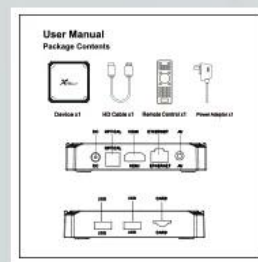

X96mini+ using Cortex A53,Mali 450 GPU

The performance to cost ratio superelevation.
And adopting convection fan heating system

Product specifications

Package Contents

Power Supply*1

HDMI data cable*1

User Manual*1