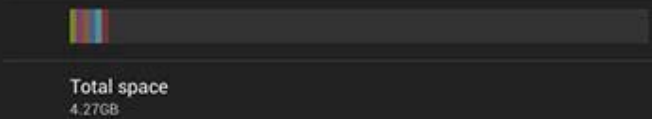

Output Interface

- 1920x1080p-60
  - 1920x1080p-50
  - 1280x720p-60
  - 1280x720p-50
  - 720x576p-50
  - 720x480p-60
- Cancel

System tray area with icons for network, volume, camera, power, and settings.

More...

DEVICE

- USB
- Sound
- Display
- Screen
- ScreenshotSetting
- Storage
- Apps
- Users
- PERSONAL
- Location access
- Security
- Language & input

INTERNAL STORAGE

NAND FLASH

System tray area with icons for network, volume, camera, power, and settings.