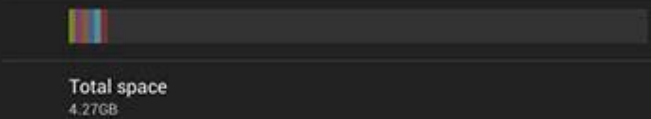

Tomato Settings

More...

DEVICE

- USB
- Sound
- Display
- Screen
- ScreenshotSetting
- Storage
- Apps
- Users
- PERSONAL
- Location access
- Security
- Language & input

INTERNAL STORAGE

NAND FLASH

Tomato

Scores