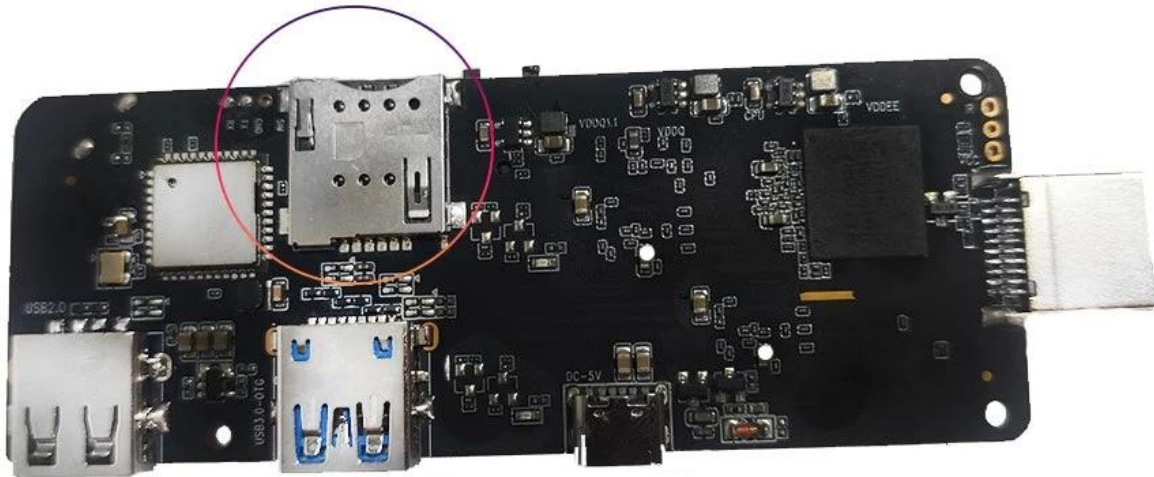

SIM card slot

Welcome to our comprehensive range of Android TV Boxes with 3G/4G connectivity, designed to revolutionize your home entertainment experience. As a leading wholesaler in China, we take pride in offering top-quality products that combine innovative features, affordability, and reliability.

High-Speed Connectivity:

1. **3G/4G Support:** Enjoy lightning-fast internet speeds with 3G/4G connectivity, allowing you to stream HD and 4K content, play online games, and browse the web without any lag or buffering.
2. **Dual-Band Wi-Fi:** Some models feature dual-band Wi-Fi support, providing additional connectivity options for seamless streaming and downloading.