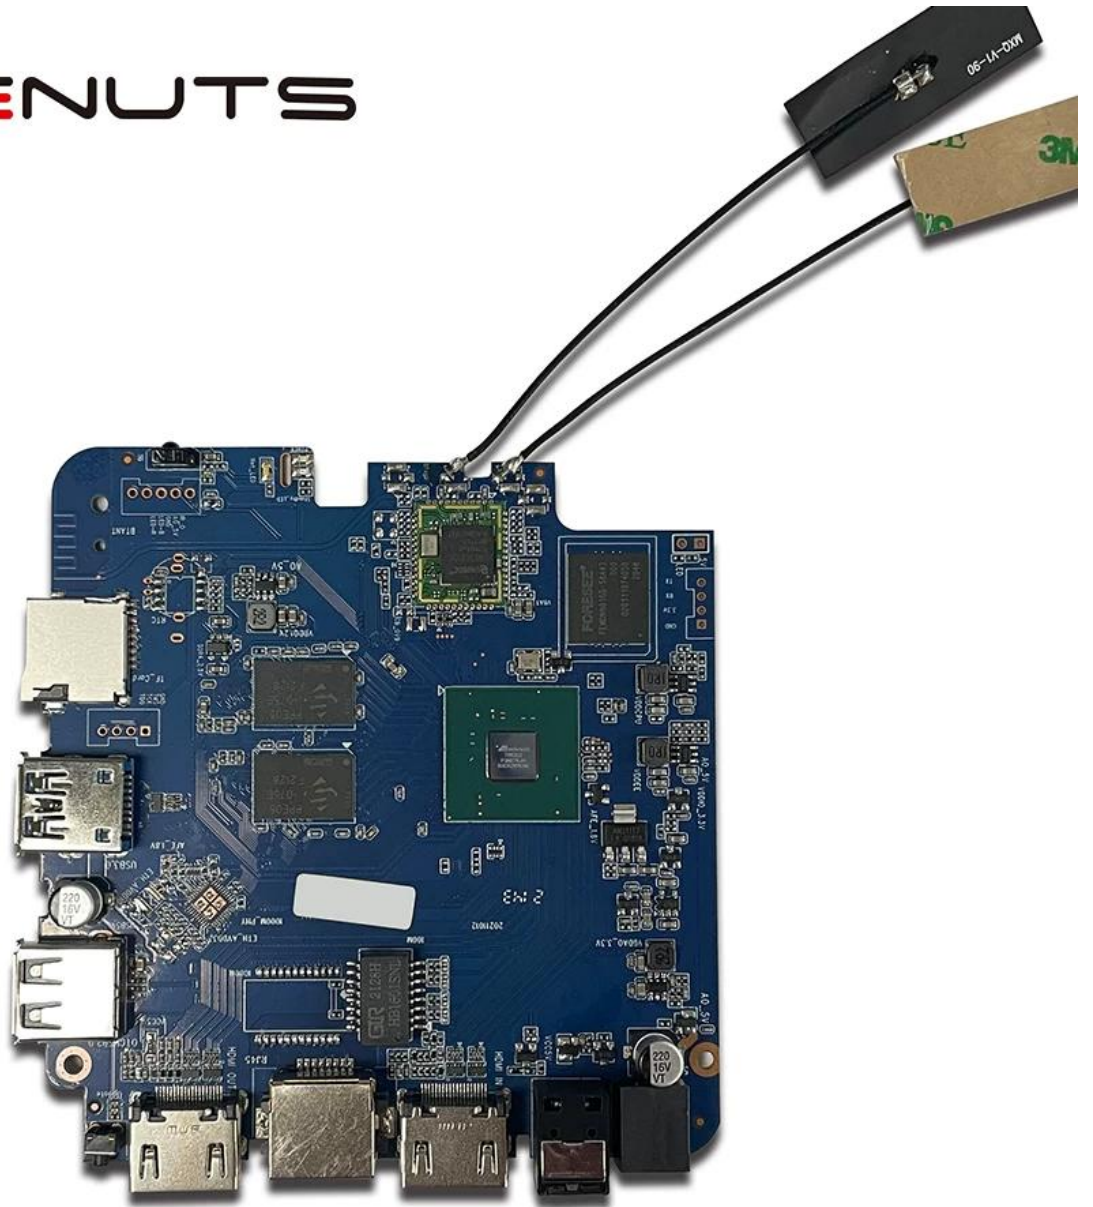

ONENUTS

Multi-core 32/64-bit CPU and 3D GPU with high performance	Powerful multimedia processing capability, supporting all mainstream video decoding including 8K/4K 10-bit AV1/H.265/VP9/AVS2	Supports all mainstream HDR standard including Dolby Vision, HDR10 and HLG	Unique Trulife picture quality enhancement engine, offering theater-like visual effect	Complete production-ready security solution, supporting secure boot, secure OS and mainstream DRMs
Ultra-high performance and ultra-low power consumption	Ultra-high SoC integration and rich peripheral interfaces	Complete IP license, including Dolby, DTS, etc.	Supports screen projection technology like DLNA, Miracast etc.	Provides mature turn-key solution for both split and AIO smart TV

Discover the ultimate in home entertainment with our cutting-edge Android Media Player Box,