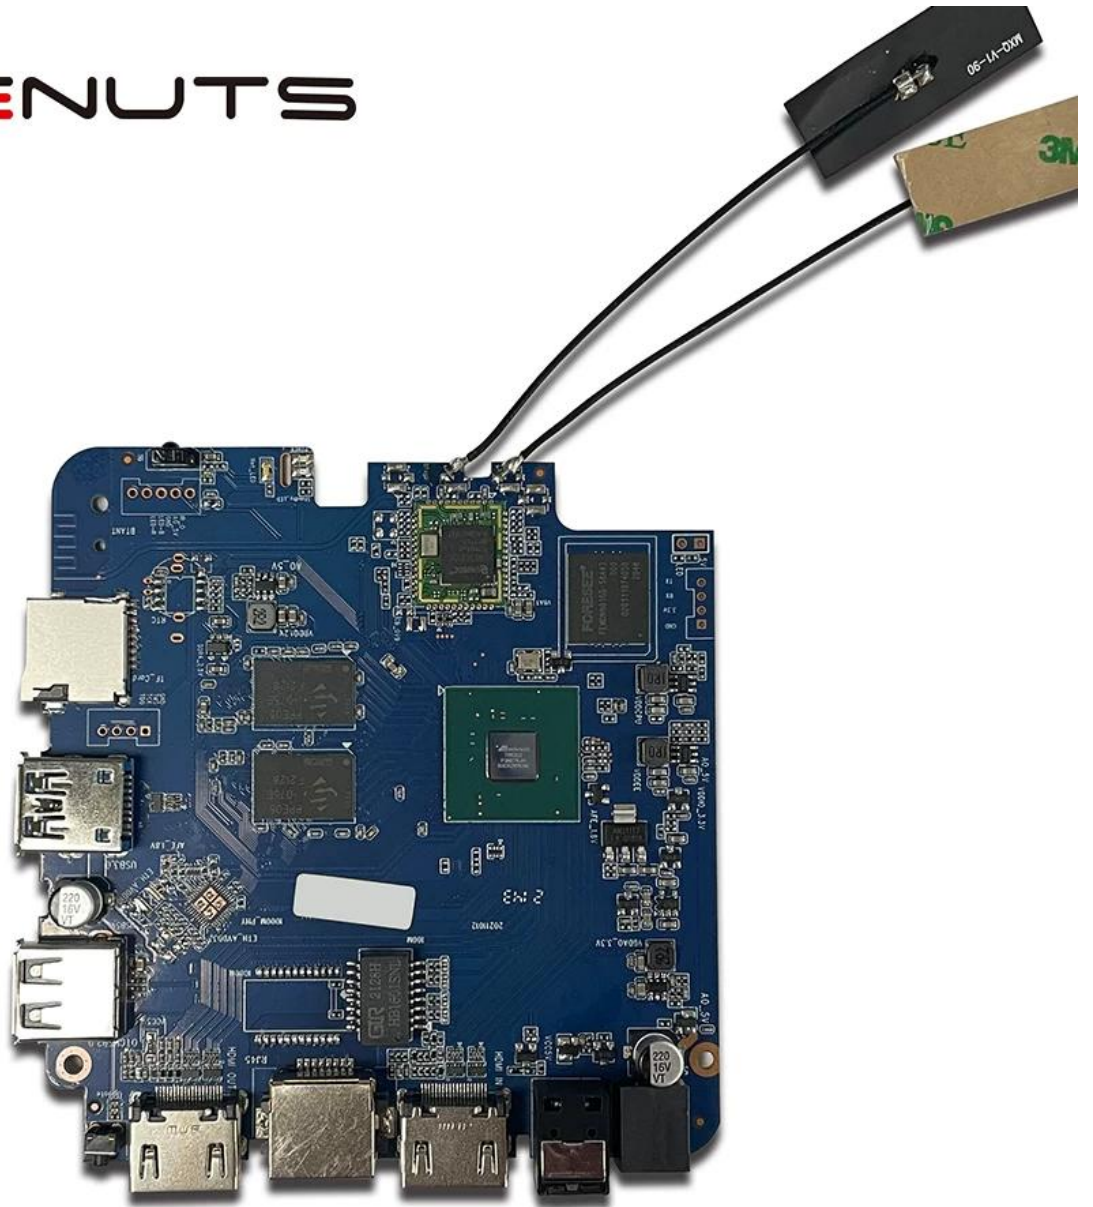

ONENUTS

Multi-core 32/64-bit CPU and 3D GPU with high performance	Powerful multimedia processing capability, supporting all mainstream video decoding including 8K/4K 10-bit AV1/H.265/VP9/AVS2	Supports all mainstream HDR standard including Dolby Vision, HDR10 and HLG	Unique Trulife picture quality enhancement engine, offering theater-like visual effect	Complete production-ready security solution, supporting secure boot, secure OS and mainstream DRMs
Ultra-high performance and ultra-low power consumption	Ultra-high SoC integration and rich peripheral interfaces	Complete IP license, including Dolby, DTS, etc.	Supports screen projection technology like DLNA, Miracast etc.	Provides mature turn-key solution for both split and AIO smart TV

Unlock a world of entertainment possibilities with our high-performance Android TV Box featuring