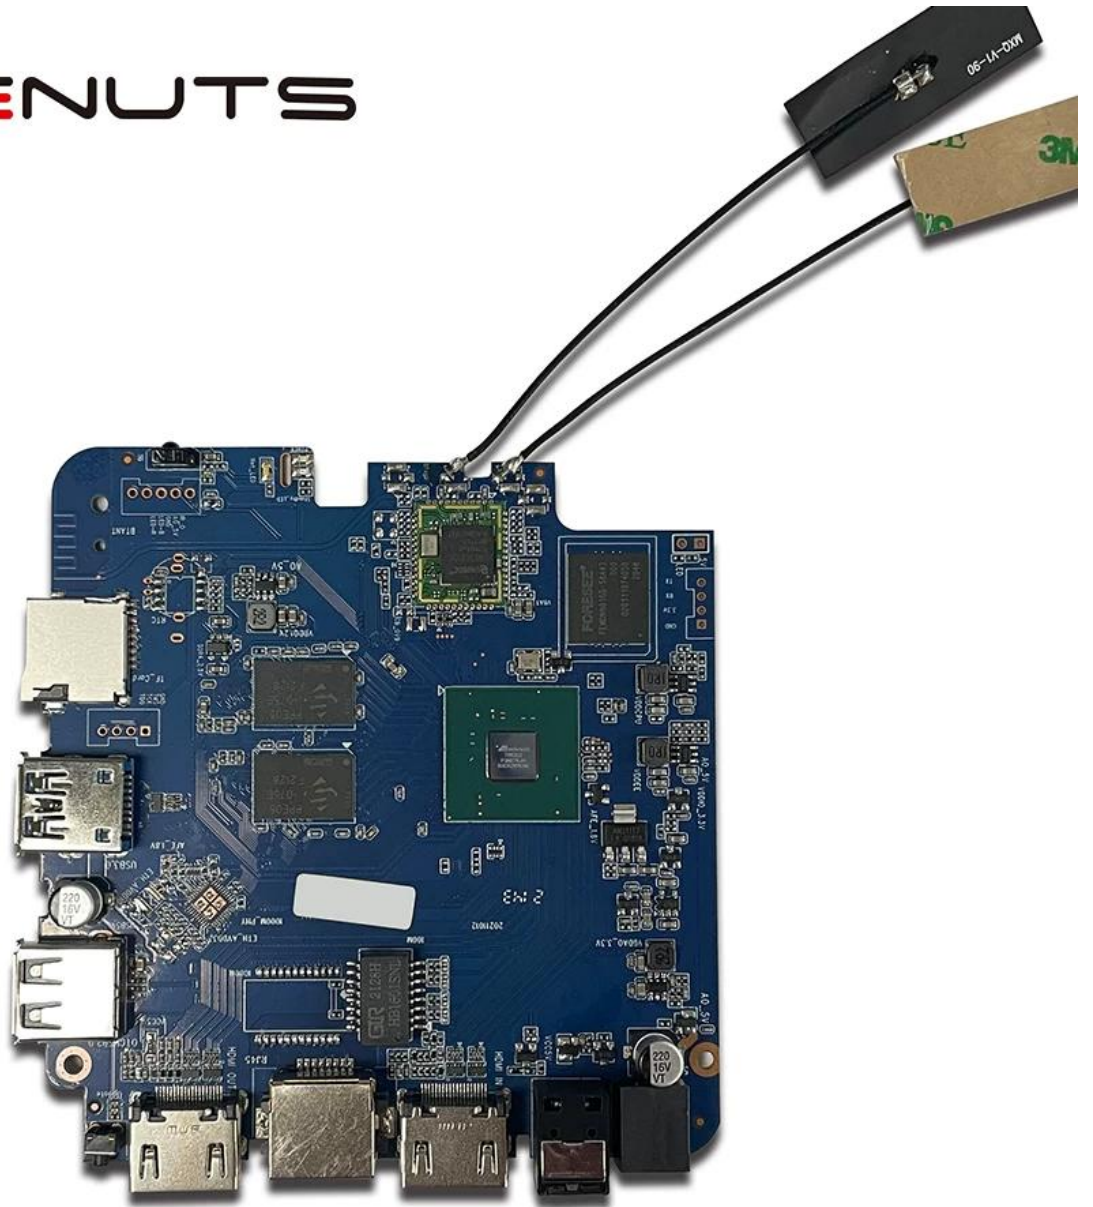

ONENUTS

Multi-core 32/64-bit CPU and 3D GPU with high performance	Powerful multimedia processing capability, supporting all mainstream video decoding including 8K/4K 10-bit AV1/H.265/VP9/AVS2	Supports all mainstream HDR standard including Dolby Vision, HDR10 and HLG	Unique Trulife picture quality enhancement engine, offering theater-like visual effect	Complete production-ready security solution, supporting secure boot, secure OS and mainstream DRMs
Ultra-high performance and ultra-low power consumption	Ultra-high SoC integration and rich peripheral interfaces	Complete IP license, including Dolby, DTS, etc.	Supports screen projection technology like DLNA, Miracast etc.	Provides mature turn-key solution for both split and AIO smart TV

The Amlogic T962E2 Chip: Empowering High-Performance Multimedia Devices