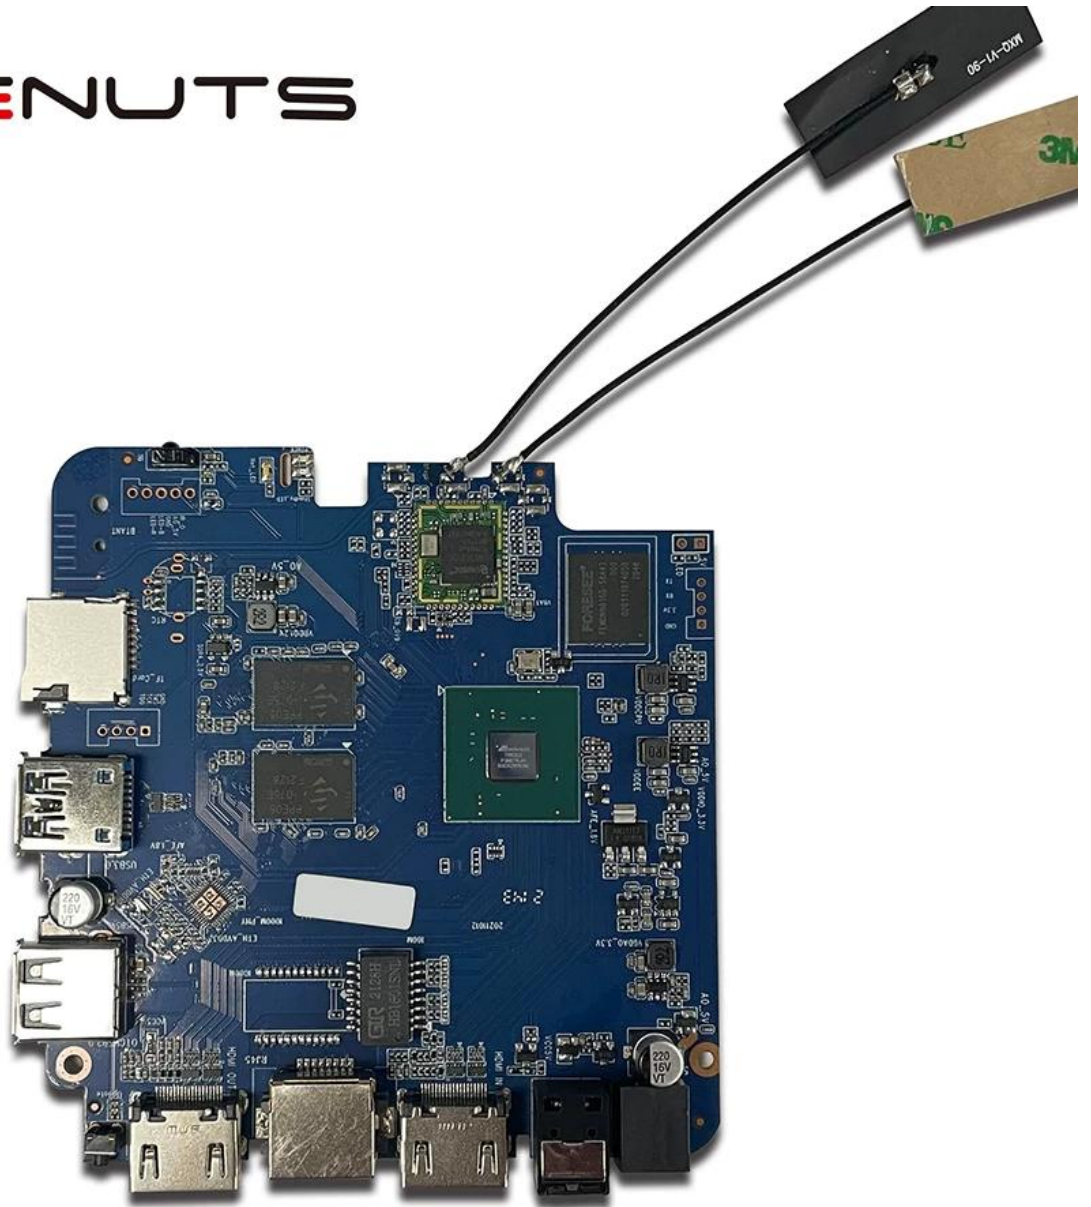

ONENUTS

Welcome to the future of home entertainment with our cutting-edge Android TV Box, designed to redefine your TV viewing experience. Here's why our product stands out:

HDMI Input for Video Recording:

Our Android TV Box comes equipped with HDMI input functionality, allowing you to record your favorite shows, movies, and live TV seamlessly. Capture moments, create personalized content, and enjoy the flexibility of recording directly to your device.

True Dolby Digital Sound:

Experience true cinematic audio with Dolby Digital support on our TV Box. Immerse yourself in rich, immersive soundscapes that bring movies, music, and games to life like never before. Enjoy crystal-clear dialogue, deep bass, and dynamic audio effects for a truly immersive experience.