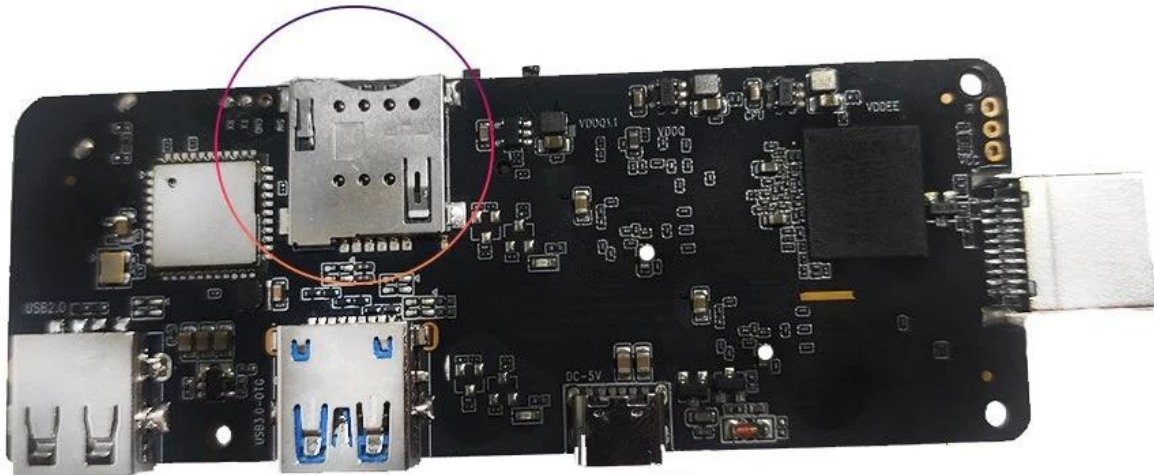

## SIM card slot

The android tv box with 4g 5g lte is a revolutionary device that combines the power of a 4G LTE SIM card with the convenience of an Android TV stick. With this device, you can turn any television into a smart TV and enjoy a wide range of entertainment options.