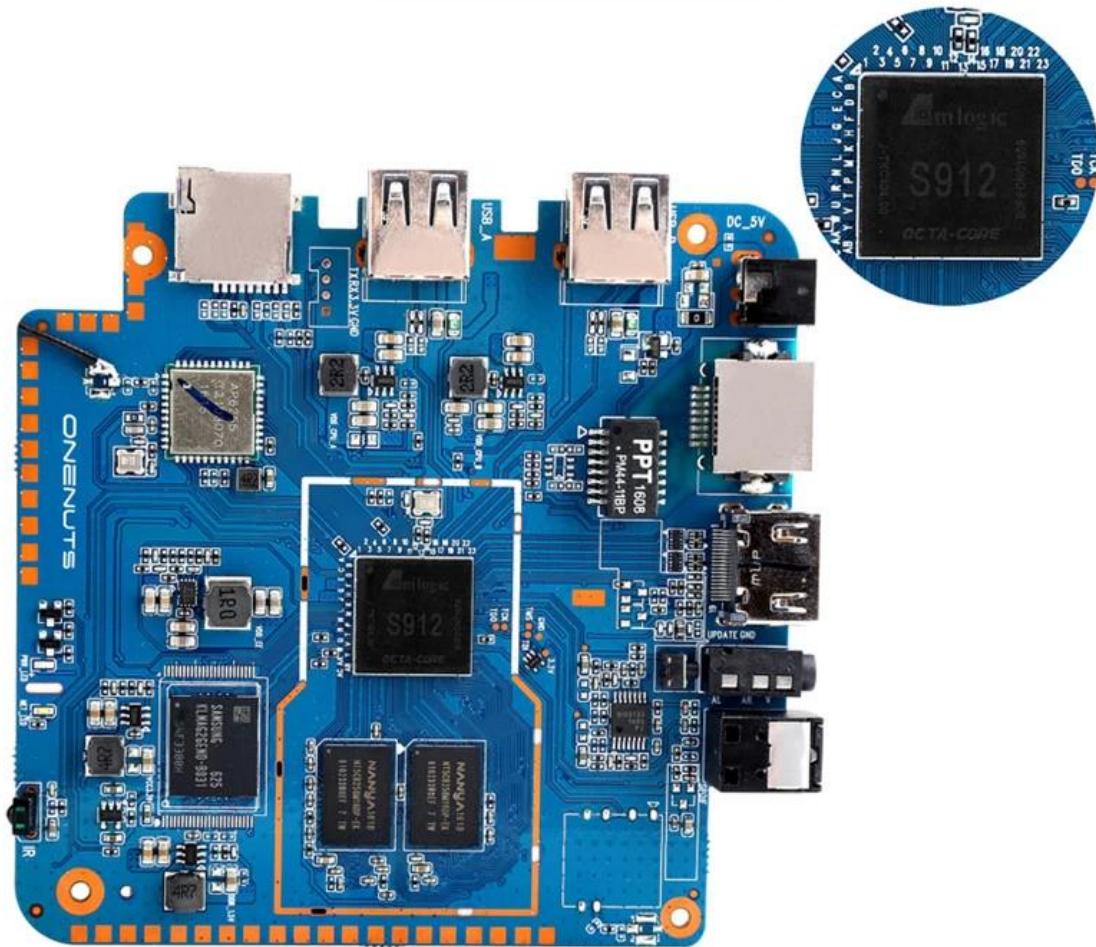

With Bluetooth headphone, enjoy your happy private world.

Young Look

Model No.	ONENUTS Nut 1
CPU	Amlogic S912 octa-core ARM Cortex A53 processor @ up to 2.0GHz
GPU	ARM Mail-T820MP3 GPU up to 750MHz(DVFS)
ROM	2GB DDR3
Internal Storage	16GB eMMC flash and SD slot up to 32GB
Video Docoder	VP9-10/H.265 up to 4Kx2K@60fps
HDMI	HDMI 2.0a up to 4K @ 60Hz with CEC and HDR support, and AV port

OTA Update

Support background auto upgrade and offer you the newest experience.

Product structure

What is in the box?

Motherboard Show

Elevate your home entertainment with our HD TV Box Android, the ultimate solution for immersive multimedia experiences: