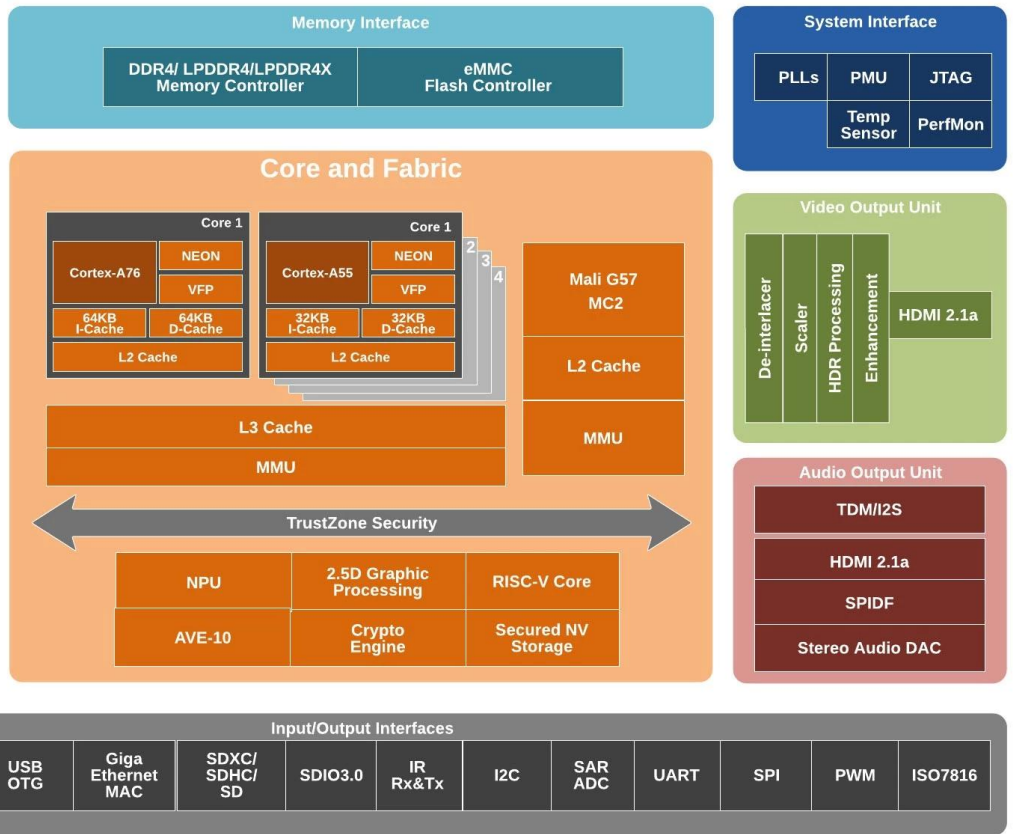

S928X

* Supported configuration: PCIe 2.0 port + USB 2.0 Host, or USB3.0 port without PCIe.