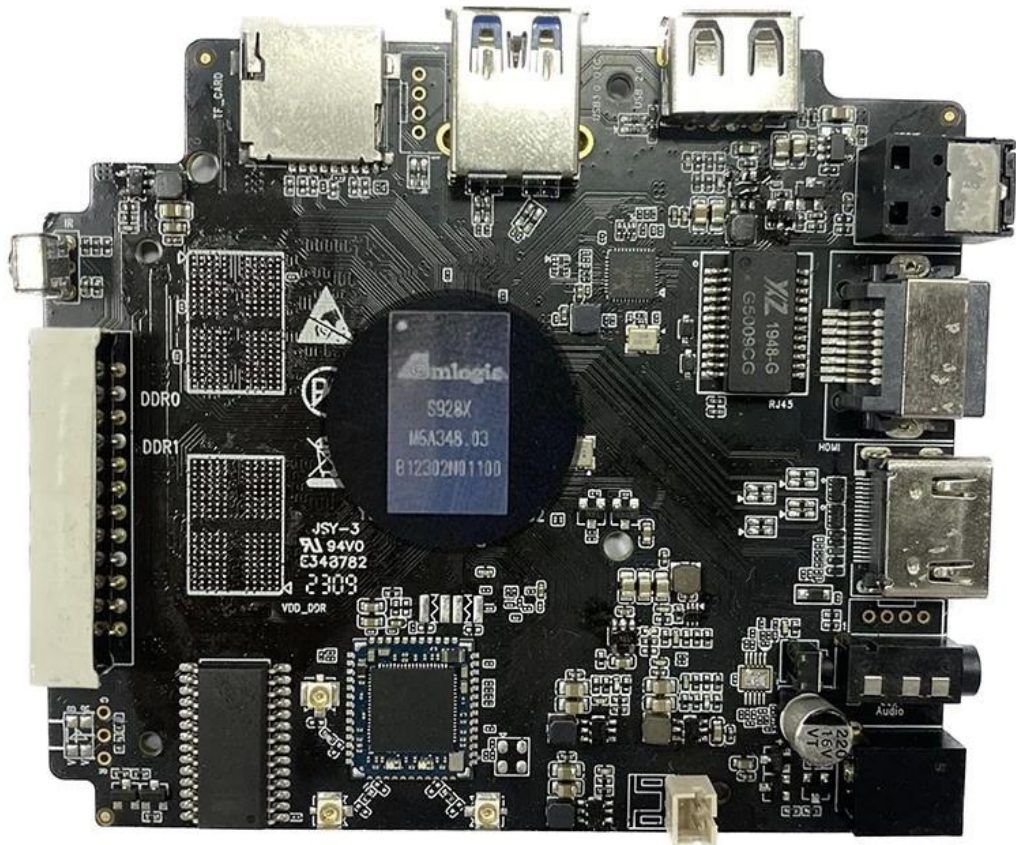

S928X

* Supported configuration: PCIe 2.0 port + USB 2.0 Host, or USB3.0 port without PCIe.

Amlogic S928X is the first 8K UHD smart STB SoC integrating ARM Cortex-A76, ARM Cortex-A55 and self-developed neural network processor. It supports 8Kp60 video decoding function of global mainstream video formats—AV1, H.265, VP9, AVS3, AVS2, etc. Meanwhile, 4K GUI, intelligent SR and other functions are viable as well, thus providing an outstanding hardware engine for customized high-end applications.