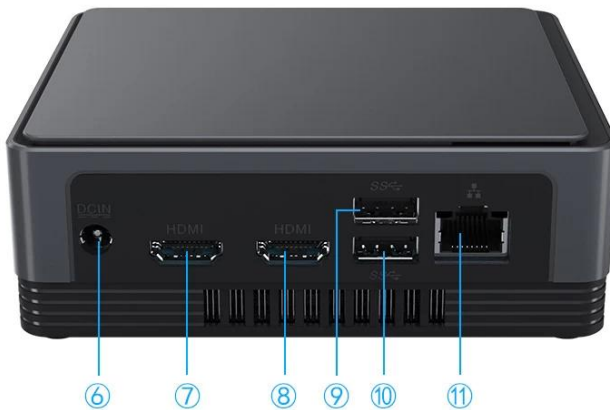

① Press switch

② Open the top cover and replace the hard drive

③ Replacement completed and close the lid

-
-
-

-
-
-

Small/Light/Smart

It is a computer that can be put into one's pocket.
It is light, probably only two apples' weight.
Let it carry your dream and go anywhere you want.
You will be entrusted with an important task at any
time and anywhere.

Various Interfaces

Various interfaces such as HDMI, LAN, USB, etc. can bring you a smart and colorful enjoyment.

- ① Switch button
- ② Audio Jack
- ③ Type-C
- ④ USB
- ⑤ USB
- ⑥ DC
- ⑦ HDMI
- ⑧ HDMI
- ⑨ USB
- ⑩ USB
- ⑪ LAN

size: 125×112×43.5mm

Elevate your computing experience with our [Intel Mini PC](#). This compact powerhouse is designed for superior performance, offering seamless multitasking and versatility. Uncover the potential of advanced features and reliability in a small form factor. Whether for work, entertainment, or both, our Mini PC delivers a new level of computing excellence. Explore the possibilities now and redefine the way you engage with technology. Order the Intel Mini PC for a compact computing solution that exceeds expectations.