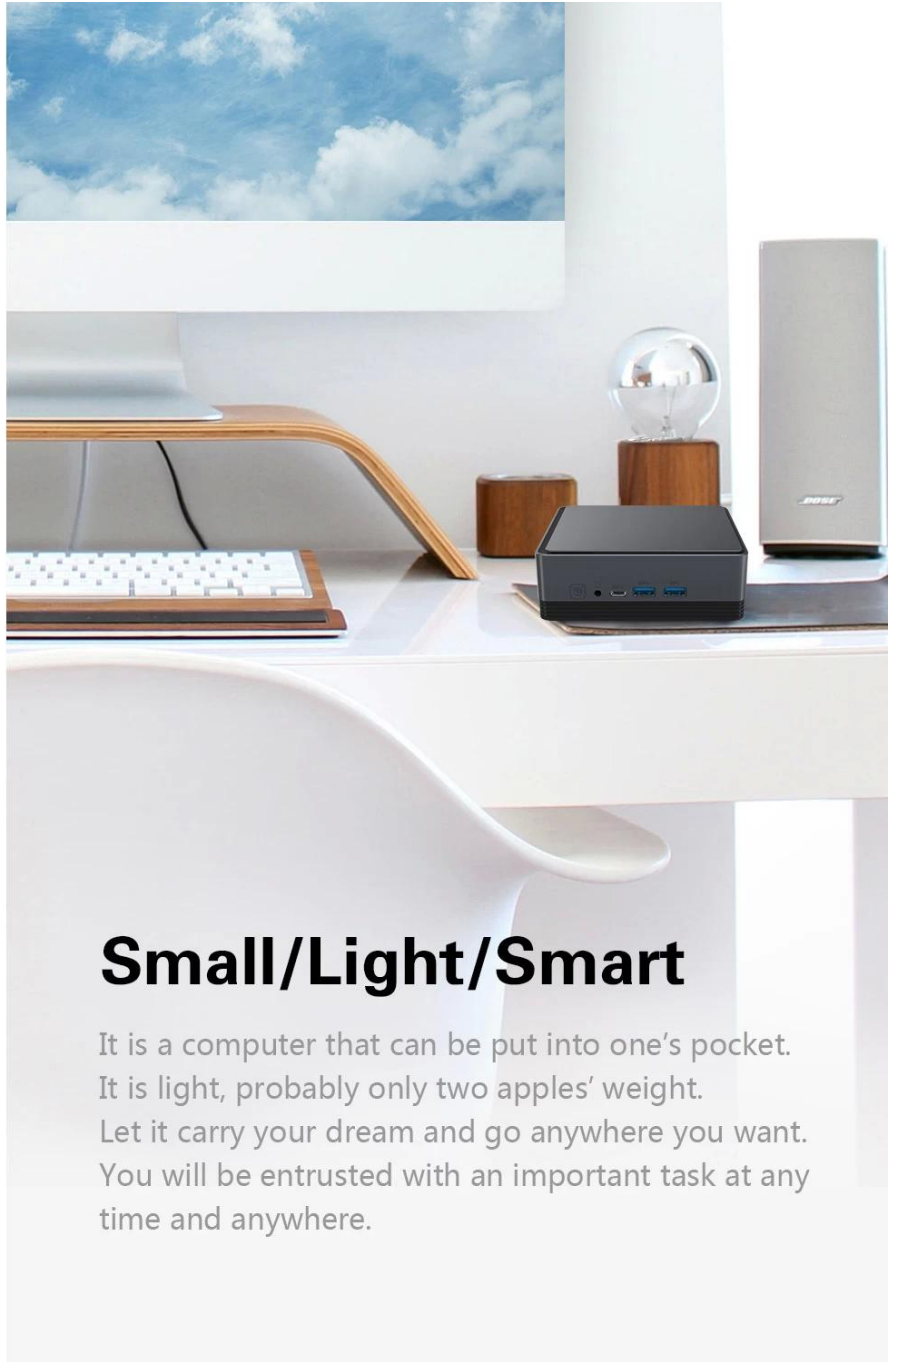

Mini PC is a portable PC that you can carry anywhere you go. It looks like a USB dongle that you can fit into your pocket. The Mini PC runs on the Android OS and if you connect it with any device such as a monitor you can convert them into an Android PC. But the purpose for which Mini PC is being used mostly is for creating entertainment on television. By plugging the device into the television, you can access on-demand streaming apps as you do on your mobile phone or computer. The Mini PC supports Wifi so you can easily connect it either from a wifi router or from your mobile phone.

① Press switch

② Open the top cover and replace the hard drive

③ Replacement completed and close the lid

-
-
-

-
-
-

Small/Light/Smart

It is a computer that can be put into one's pocket.
It is light, probably only two apples' weight.
Let it carry your dream and go anywhere you want.
You will be entrusted with an important task at any
time and anywhere.

Various Interfaces

Various interfaces such as HDMI, LAN, USB, etc. can bring you a smart and colorful enjoyment.

- ① Switch button
- ② Audio Jack
- ③ Type-C
- ④ USB
- ⑤ USB
- ⑥ DC
- ⑦ HDMI
- ⑧ HDMI
- ⑨ USB
- ⑩ USB
- ⑪ LAN