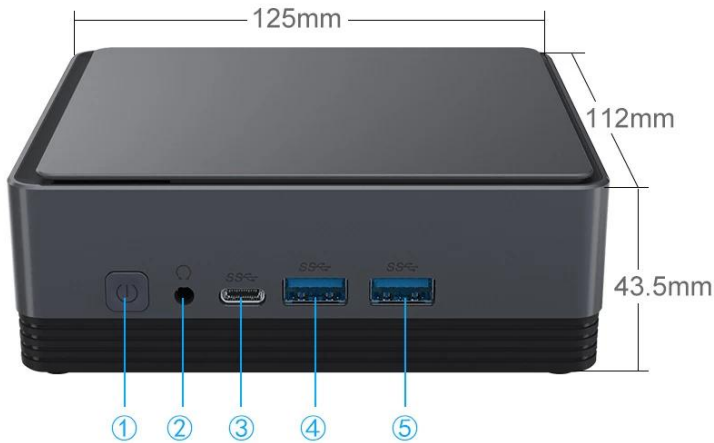

① Press switch

② Open the top cover and replace the hard drive

③ Replacement completed and close the lid

-
-
-

-
-
-

Small/Light/Smart

It is a computer that can be put into one's pocket.
It is light, probably only two apples' weight.
Let it carry your dream and go anywhere you want.
You will be entrusted with an important task at any
time and anywhere.

Various Interfaces

Various interfaces such as HDMI, LAN, USB, etc. can bring you a smart and colorful enjoyment.

- ① Switch button
- ② Audio Jack
- ③ Type-C
- ④ USB
- ⑤ USB
- ⑥ DC
- ⑦ HDMI
- ⑧ HDMI
- ⑨ USB
- ⑩ USB
- ⑪ LAN

size: 125×112×43.5mm

Elevate your computing experience with our [Intel Mini PC](#). This compact powerhouse is designed for superior performance, offering seamless multitasking and versatility. Uncover the potential of advanced features and reliability in a small form factor. Whether for work, entertainment, or both, our Mini PC delivers a new level of computing excellence. Explore the possibilities now and redefine the way you engage with technology. Order the Intel Mini PC for a compact computing solution that exceeds expectations.