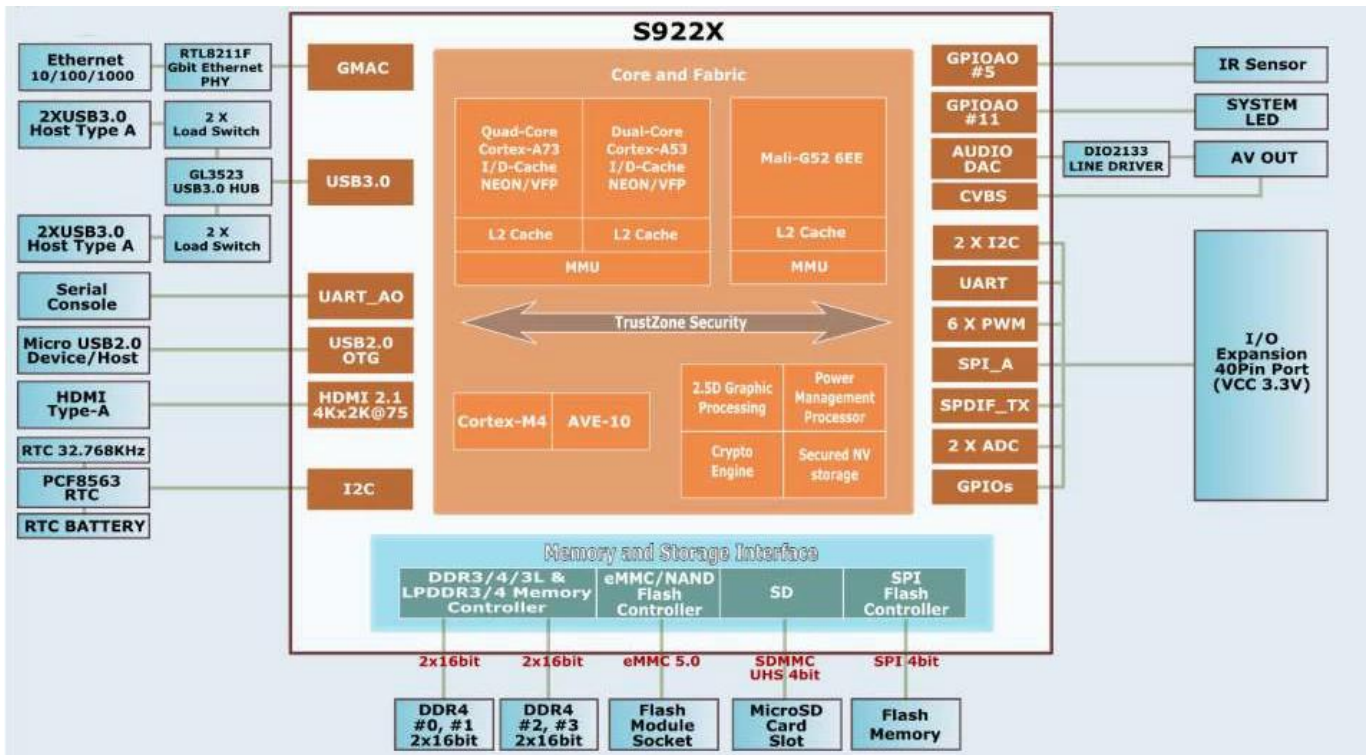

ONENUTS

Step into the future of entertainment with our Best [Android TV Box](#) of 2024 featuring the powerful Amlogic S922X Quad-Core ARM processor. Immerse yourself in stunning visuals, seamless streaming, and an advanced Android TV experience. Elevate your home entertainment setup with this feature-packed device. Whether for movies, games, or productivity, this Android TV Box delivers exceptional performance. Order now and redefine the way you experience TV in 2020 and beyond!