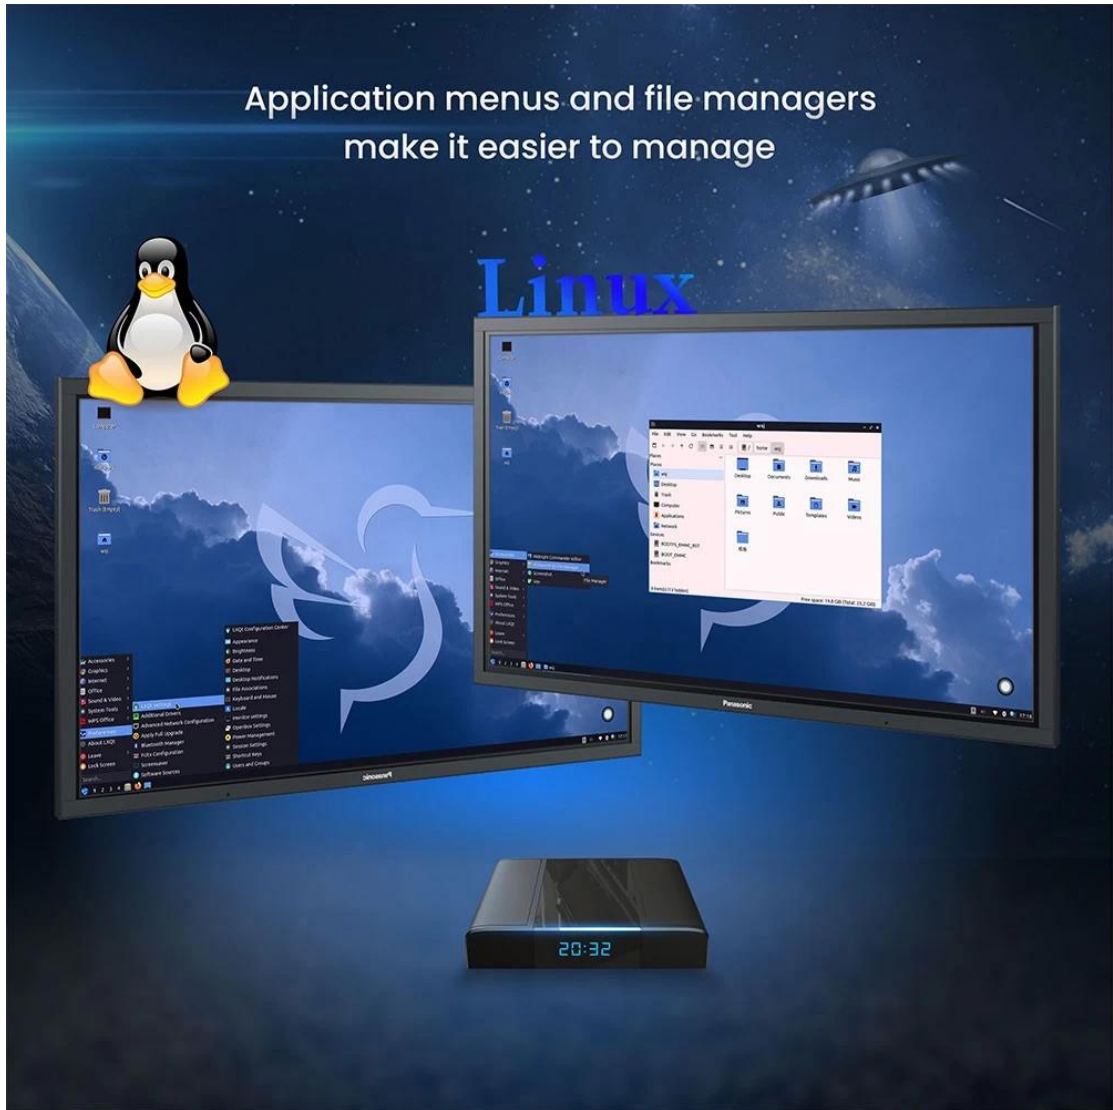

Application menus and file managers
make it easier to manage

Linux