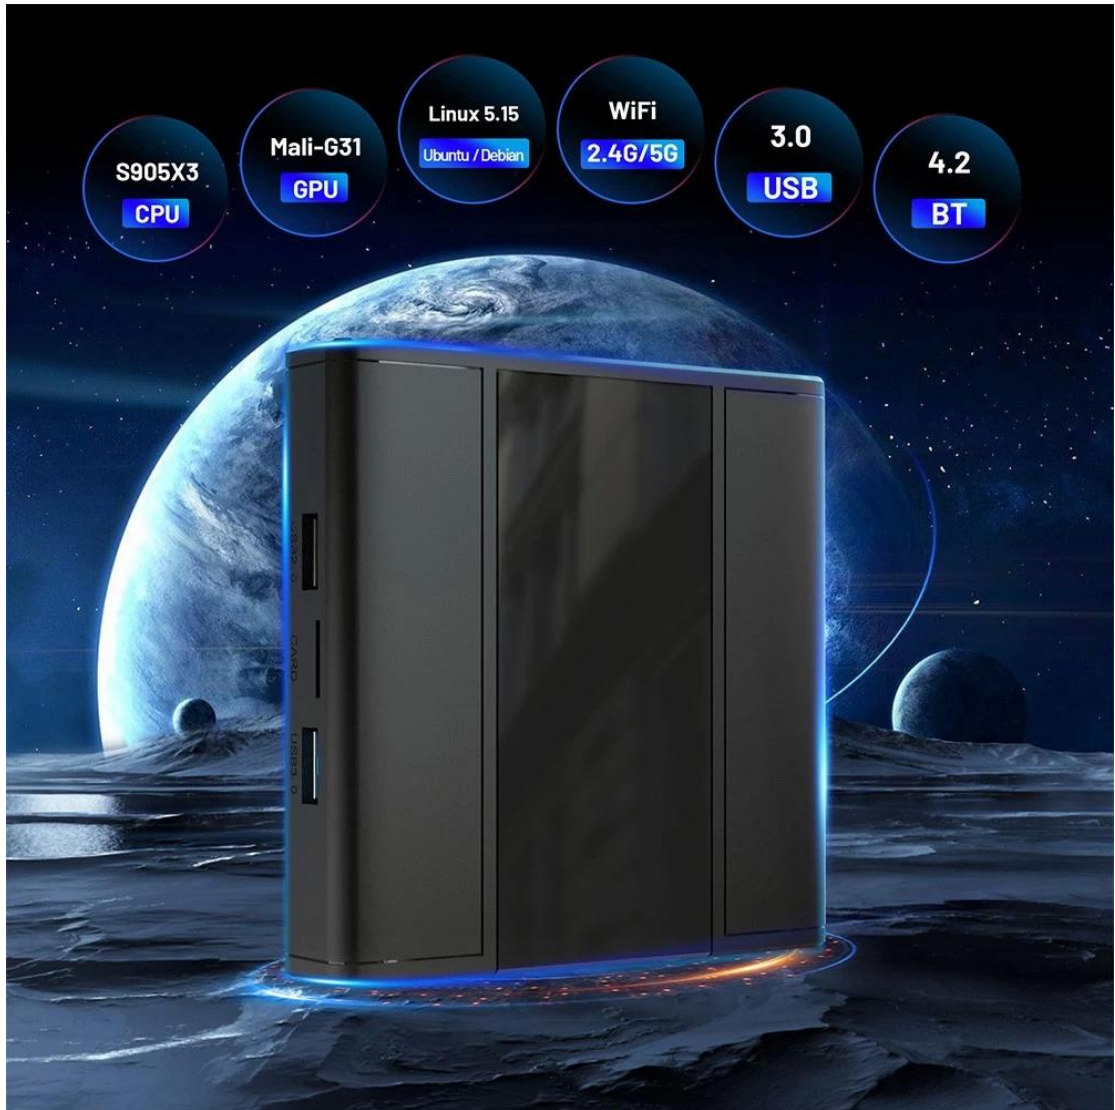

Empower Your Space: Mini PC - Compact Brilliance Unleashed

Specifications

Model No.	Mini PC
CPU	Amlogic S905X3 64-bit Quad Core ARM® Cortex™ A55 CPU
GPU	G31™ MP2 GPU processor
RAM	DDR3: 2GB/4GB
ROM	eMMC: 32GB(Optional: 16GB/64GB)
OS	Ubuntu20.04(Linux5.15)
WiFi	IEEE 802.11 a/b/g/n/ac; 2.4G / 5G
Bluetooth	BT4.2
Desktop	lubuntu /xubuntu / lxde / xfce4
Apps & Services	You can install applications or services by apt or dpkg.
Default Language	English

Power

Power Supply	DC 5V/2A
--------------	----------

Amlogic S905X3 Advanced application processor
designed for high end media player

64-bit quad core
Cortex™ A55

G31™ MP2

Equipped with dual band 2.4G&5G&802.11 a/b/g/n/ac and Bluetooth 4.2, the transmission speed is much faster!

Unleash the potential of computing with our Powerful Mini PC. This compact yet mighty device redefines what a mini PC can do. Experience seamless performance, versatility, and power in a compact form. Ideal for various applications, from home automation to professional tasks. Elevate your computing experience with the Mini PC. Order now for a new level of efficiency and performance in a mini package.