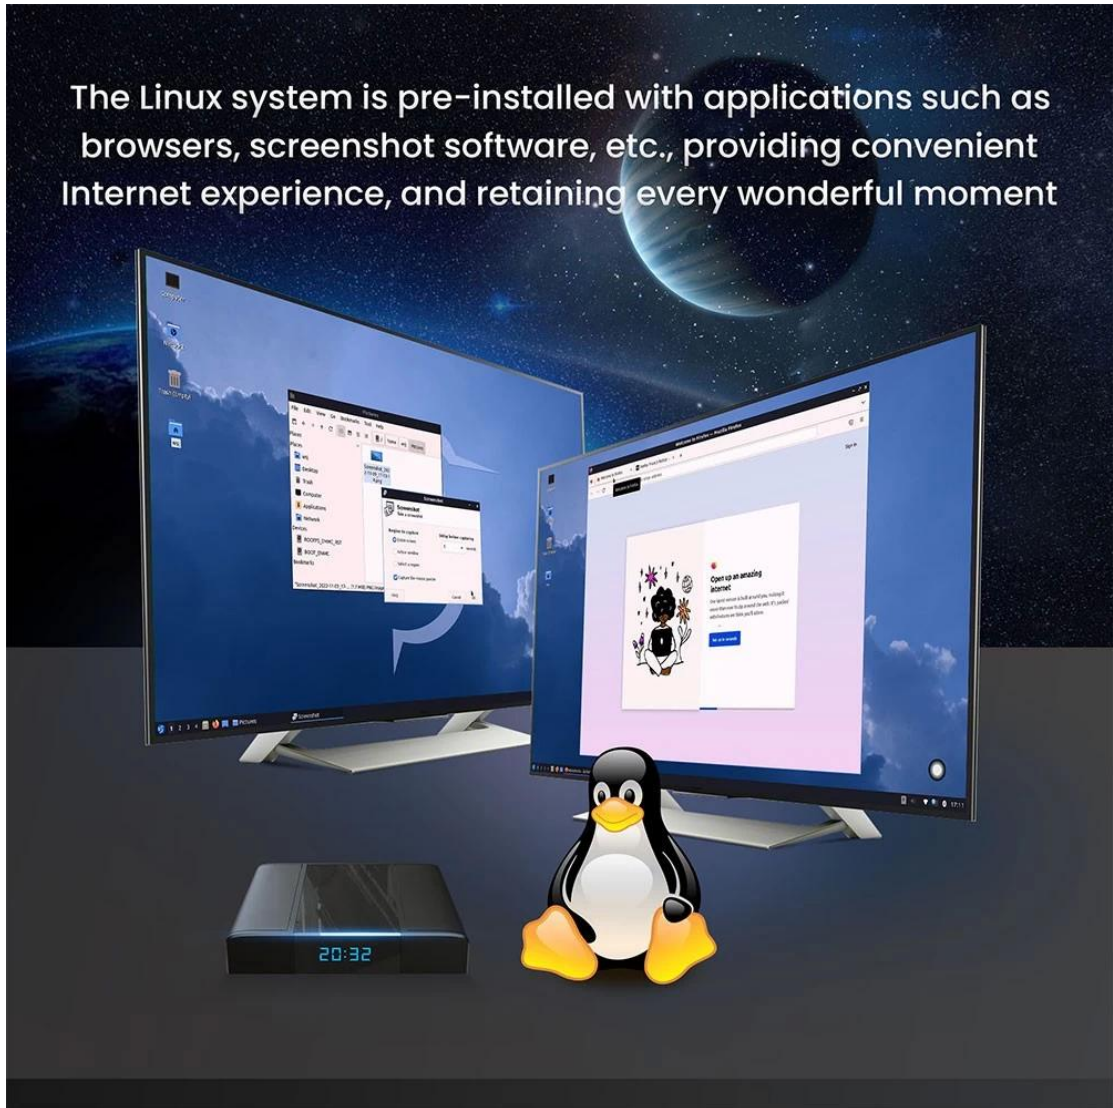

2.4G&5G
802.11 a/b/g/n/ac

4.2

Multiple USB interfaces available to connect multiple devices.
Super Speed USB3.0 interface speed up to 5Gbps

USB
2.0

USB
3.0

Dual Band Wireless

Run Box without Buffering Strong Signal

2.4G 5G

2.4GHz

5GHz

The Linux system with powerful network function to support different Ethernet protocols, an open source system composed of many micro core

Linux

The Linux system is pre-installed with applications such as browsers, screenshot software, etc., providing convenient Internet experience, and retaining every wonderful moment

Unleash the potential of computing with our Powerful Mini PC. This compact yet mighty device redefines what a mini PC can do. Experience seamless performance, versatility, and power in a compact form. Ideal for various applications, from home automation to professional tasks. Elevate your computing experience with the Mini PC. Order now for a new level of efficiency and performance in a mini package.