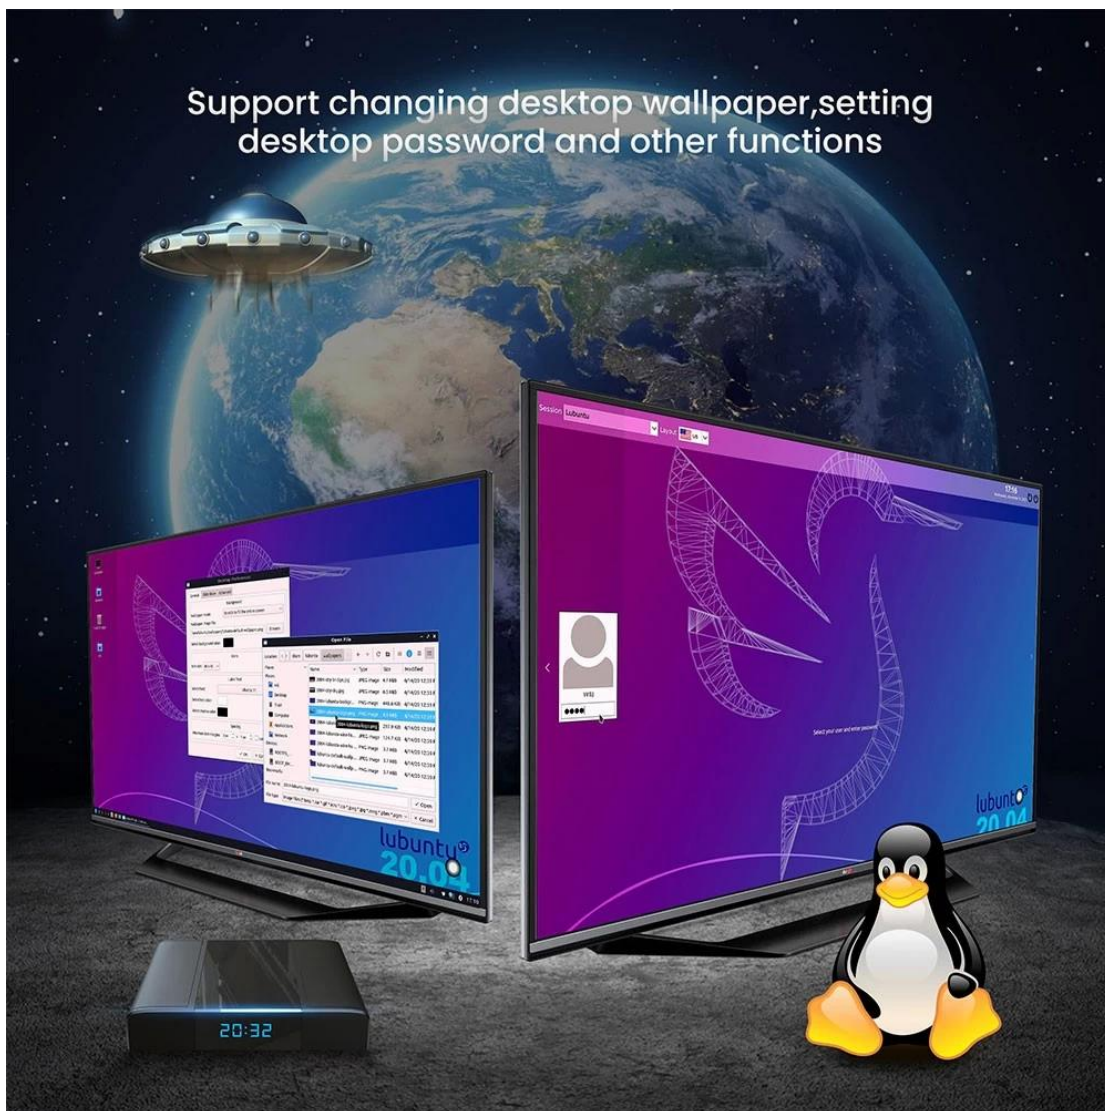

Support changing desktop wallpaper, setting desktop password and other functions