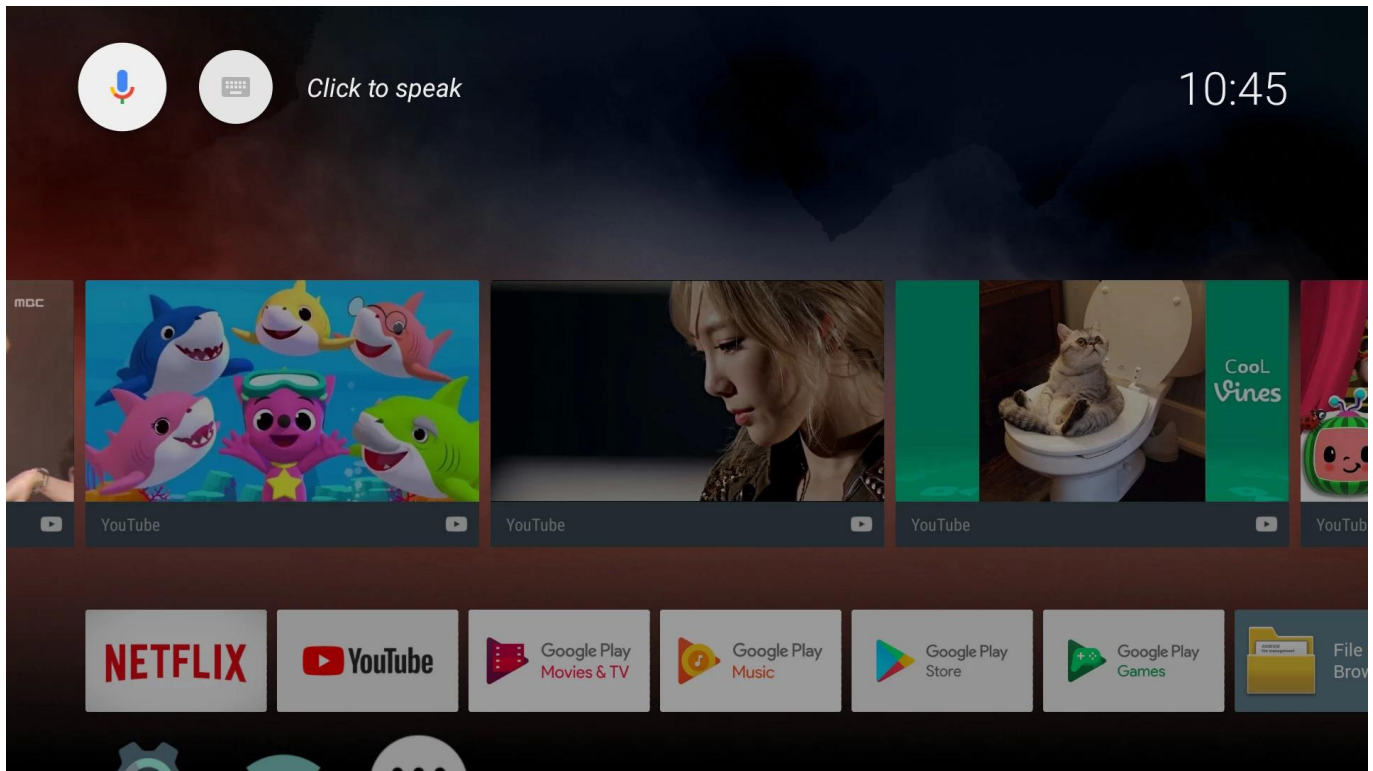

It's a TV box

When the TV screen is on, it is a TV box
you can do everything you do on the TV box

It's an Ai speaker

When the TV screen is off, it turns into an Ai speaker.
Now you just have to say what you want to do.

Enjoy what you want to watch in anytime

Elevate your entertainment experience with our Google TV Box, the ultimate solution for unlocking smart entertainment in your home. Here's why it's the perfect addition to your living room setup: