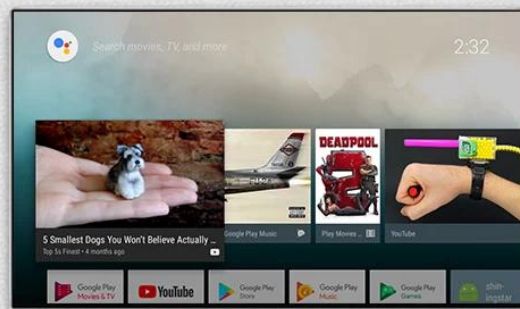

ONENUTS cube

Control your TV hands-free
from across the room

Built-in
2W speaker

Far-field
voice control

Built-in
microphone

Powered by
androidtv

ALL IN ONE

Onenuts cube = OTT TV BOX + Ai speaker + Ai assistant

It's a TV box

When the TV screen is on, it is a TV box
you can do everything you do on the TV box

It's an Ai speaker

When the TV screen is off, it turns into an Ai speaker.
Now you just have to say what you want to do.

1. **Seamless Streaming:** Our Google TV Box lets you stream your favorite movies, TV shows, and videos from popular streaming services like Netflix, Hulu, and YouTube with ease. Enjoy smooth playback in stunning HD quality, without any buffering or interruptions.
2. **Voice Control:** With built-in Google Assistant, our TV box offers hands-free voice control for easy navigation and content discovery. Simply use your voice to search for movies, control playback, and access information, all without lifting a finger.
3. **Google Play Store:** Access a wide range of apps, games, and content through the Google Play Store. Customize your entertainment experience with thousands of apps, including streaming services, games, productivity tools, and more.
4. **Chromecast Built-In:** Cast your favorite content from your smartphone, tablet, or computer directly to your TV screen with Chromecast built-in. Enjoy seamless integration with your other devices for a truly connected entertainment experience.
5. **Gaming:** Turn your TV into a gaming console with access to a wide selection of Android games from the Google Play Store. Enjoy immersive gaming with responsive controls and stunning graphics, all from the comfort of your couch.
6. **Web Browsing:** Browse the web, check email, and stay connected with friends and family right from your TV screen. With support for web browsing, our Google TV Box lets you access the internet and enjoy all your favorite online content on the big screen.