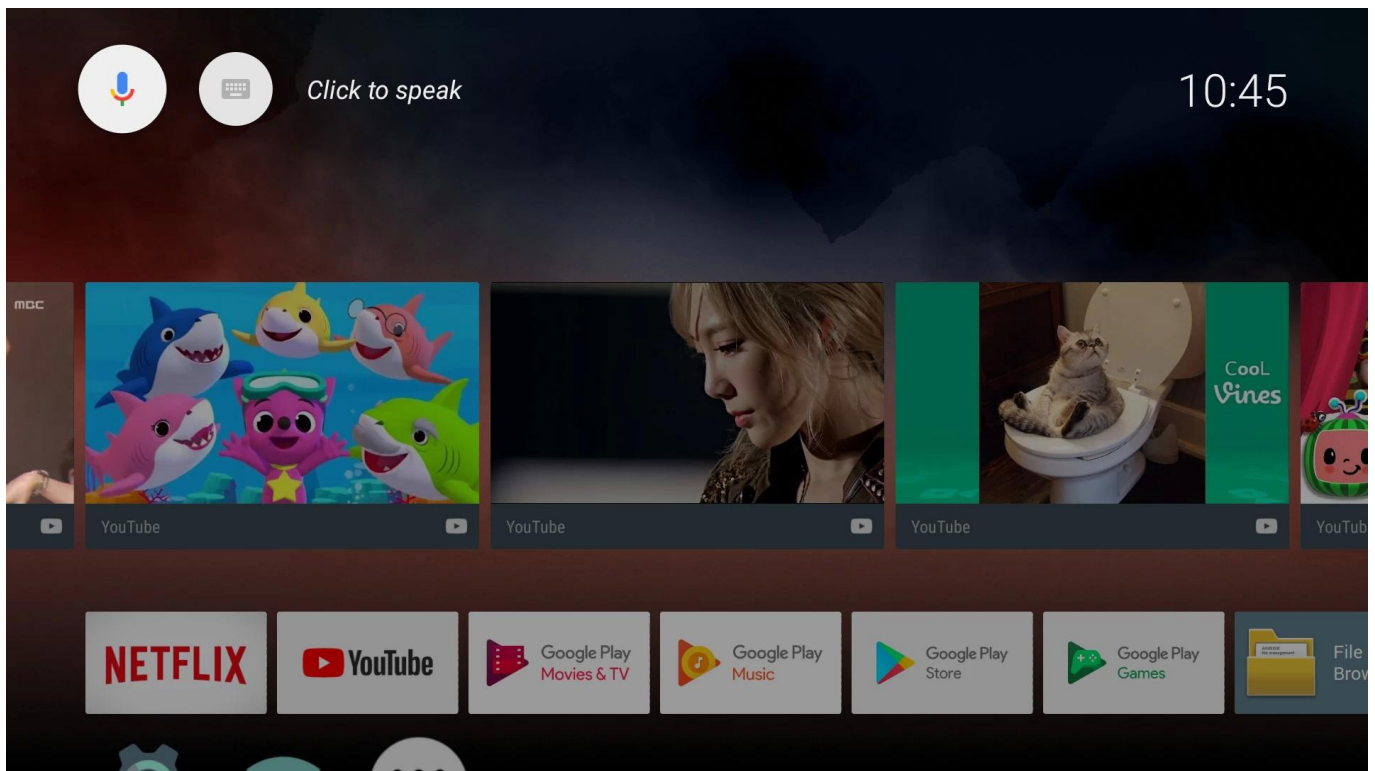

Unlock Smart Entertainment with Google TV Box: Your Gateway to Endless Possibilities

Specifications	
Model No.	Onenuts Nut 9 Google TV Box
CPU	Amlogic S905X Quad-Core 64-bit Cortex-A53 up to 1.5GHz
GPU	Penta-Core Mali-450 up to 750Mhz+
ROM	2GB DDR3
Internal Storage	16GB EMMC
Resolution	4K(3840 X 2160) up to 60Hz
OS	Android 7.1 ATV
Video&Audio Format	
Support Decoder format	VP9-10/H.265-10/MVC/MPEG-1/2/4 VC-1/WMV/AVS/AVS+/RealVideo/MJPEG/H.264/JPEG
Support Media format	Avi/Rm/Rmvp/Ts/Vob/Mkv/Mov/ISO/wmv/asf/flv/dat/mpg/mpeg
Support Music format	MP3/WMA/AAC/WAV/OGG/AC3/DDP/TrueHD/DTS/DTS/HD/FLAC/APE
Support Photo format	HD JPEG/BMP/GIF/PNG/TIFF
OSD type of languages	English/French/German/Spanish/Italian/ etc multilateral languages
Output & Input	
USB host	2 High speed USB 2.0 (1 OTG and 1 HOST), support UDISK and USB HDD
Card reader	TF cards
HDMI	HDMI 2.0a transmitter With 3D, HDR, CEC
LAN	Ethernet:10/100M, standard RJ-45
Wireless	2.4G/5G (802.11b/g/n/AC) WiFi +BT

ONENUTS cube

Control your TV hands-free
from across the room

Built-in
2W speaker

Far-field
voice control

Built-in
microphone

Powered by
androidtv

ALL IN ONE

Onenuts cube = OTT TV BOX + Ai speaker + Ai assistant

It's a TV box

When the TV screen is on, it is a TV box
you can do everything you do on the TV box

It's an Ai speaker

When the TV screen is off, it turns into an Ai speaker.
Now you just have to say what you want to do.