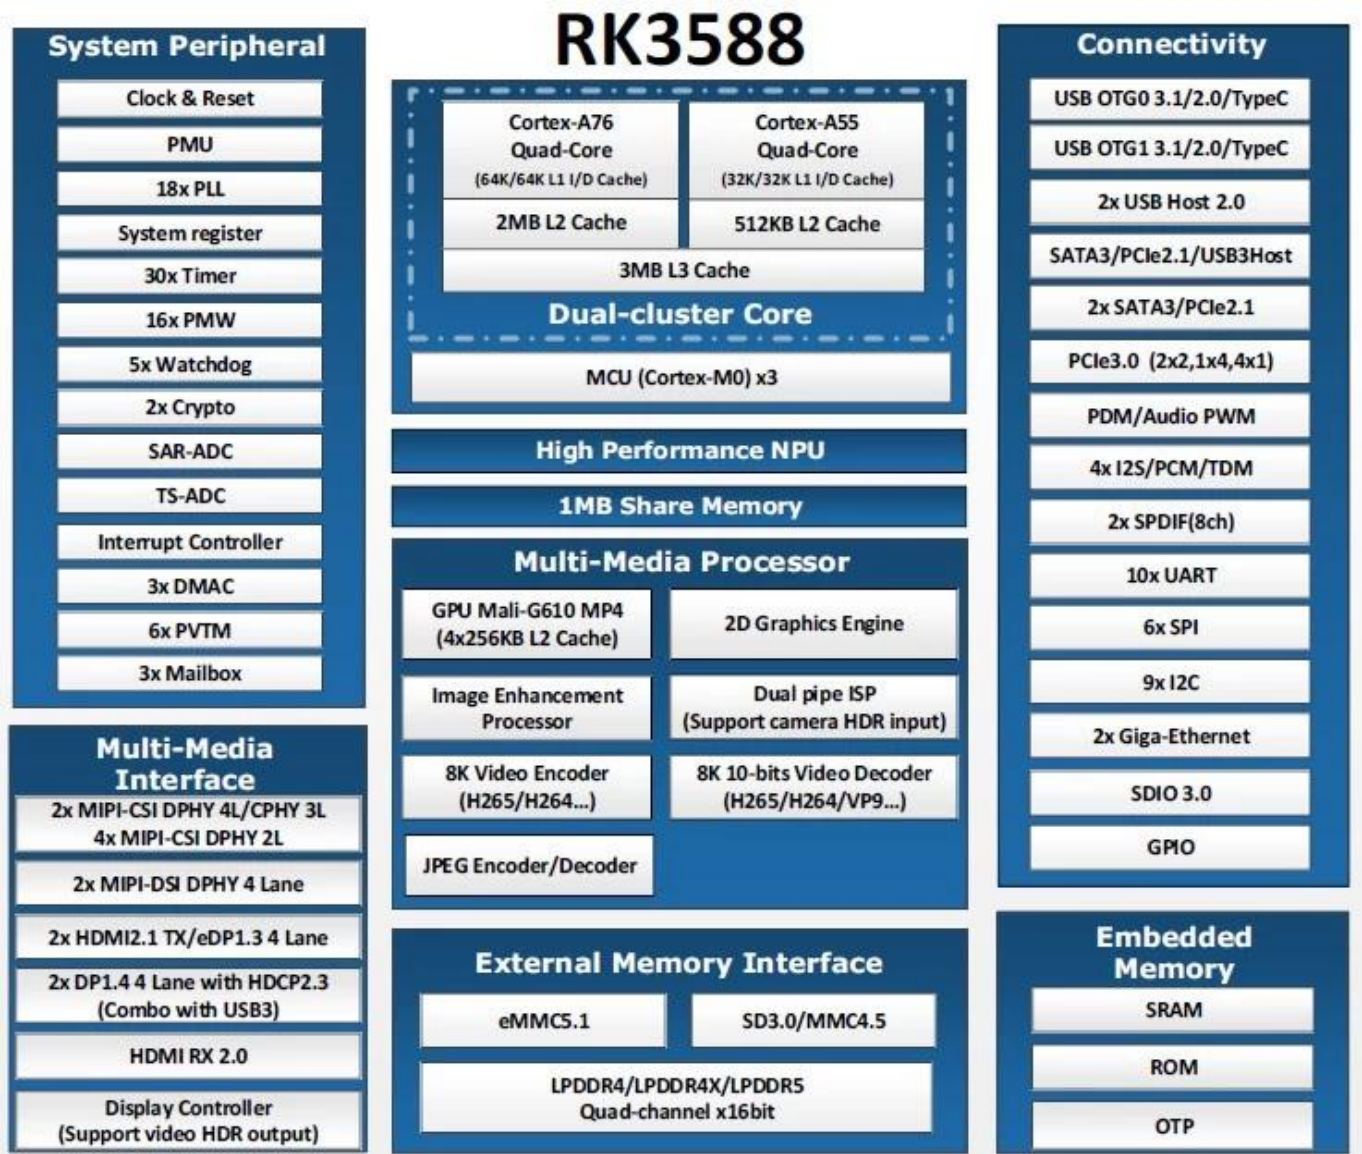

# Explore RK3588 Octa-Core Android TV Box

**Rockchip**  
**RK3588**  
A high performance, low power AIoT processor

The graphic features the Rockchip logo in white on a dark blue background with circuit-like patterns. To the right, a stylized blue and yellow chip is labeled 'RK3588'.

## Typical Application Diagram – AIoT

# Explore RK3588 Octa-Core Android TV Box