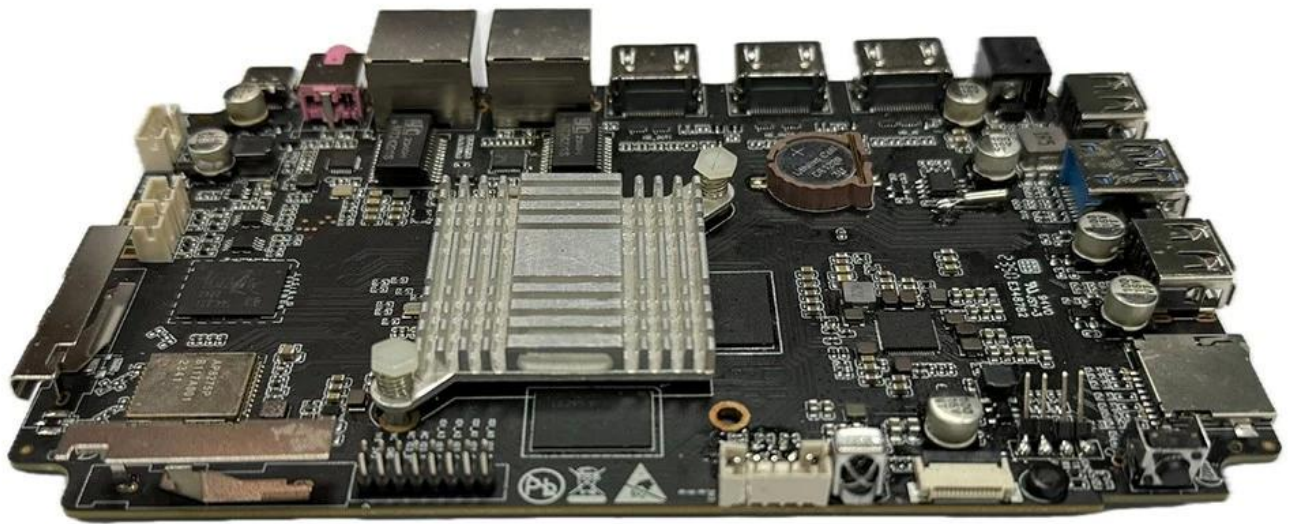

# Explore RK3588 Octa-Core Android TV Box

**Rockchip**  
**RK3588**  
A high performance, low power AIoT processor

The graphic features the Rockchip logo in white on a dark blue background with circuit-like patterns. To the right, a stylized blue and yellow chip is labeled 'RK3588'.

## Typical Application Diagram – AIoT

# Explore RK3588 Octa-Core Android TV Box

## Product Description

Discover a new realm of entertainment with our RK3588 Octa-Core Android TV Box. This cutting-edge device redefines home theater, delivering unparalleled performance and an immersive viewing experience. Unleash the power of 8K resolution, Wi-Fi 6E connectivity, and AIoT applications for a seamless and intelligent entertainment ecosystem.