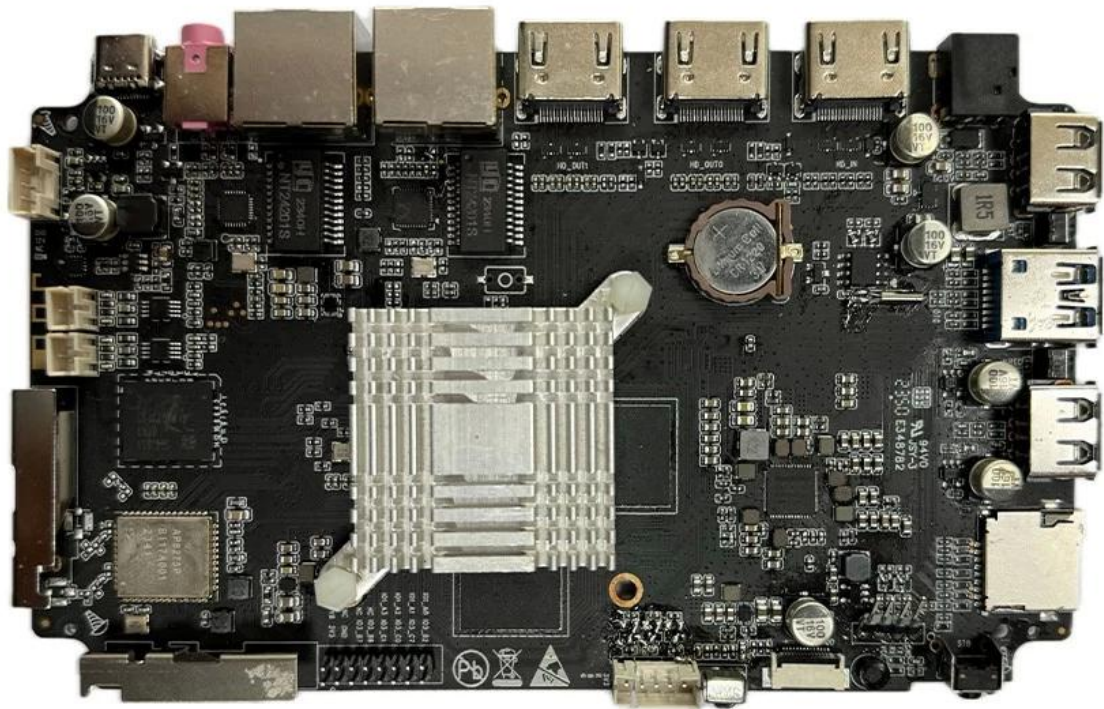

# Explore RK3588 Octa-Core Android TV Box

**Rockchip**  
**RK3588**  
A high performance, low power AIoT processor

The graphic features the Rockchip logo in white on a dark blue background with circuit-like patterns. To the right, a stylized blue and yellow chip is labeled 'RK3588'.

## Typical Application Diagram – AIoT

# Explore RK3588 Octa-Core Android TV Box

## Product Description

Discover a new realm of entertainment with our RK3588 Octa-Core Android TV Box. This cutting-edge device redefines home theater, delivering unparalleled performance and an immersive viewing experience. Unleash the power of 8K resolution, Wi-Fi 6E connectivity, and AIoT applications for a seamless and intelligent entertainment ecosystem.