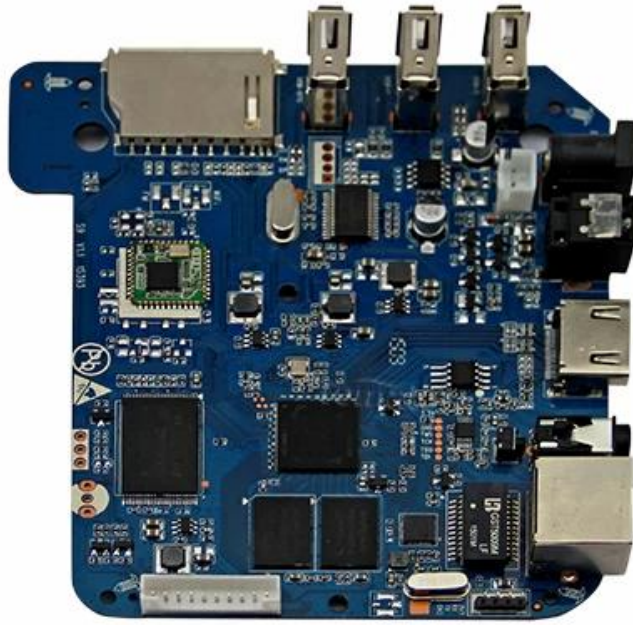

Google Android 5.1 TV Box Chipset S905

Quad Core HDMI2.0 4K S9

S9

Amlogic S905 Quad Core S9

New! Amlogic S905 Quad Core ARM Cortex™-A53 CPU
up to 2.0 GHz, 1GB/8GB H.265 4K2K Android 5.1 TV Box!

S905

1GB
8GB

Picture Show

Indicator

USB*3

SD/MMC Card

S905

64-Bit
Quad Core
Cortex A53

4K

H.265
@60fps

HDMI 2.0
HDCP 2.2

TSMC
28NM

DRM

64 bit CPU,

While maintaining the same power consumption, the computing power of CPU has also been greatly improved.

With 4K2K decoding capabilities,
it make 4K become the standard.