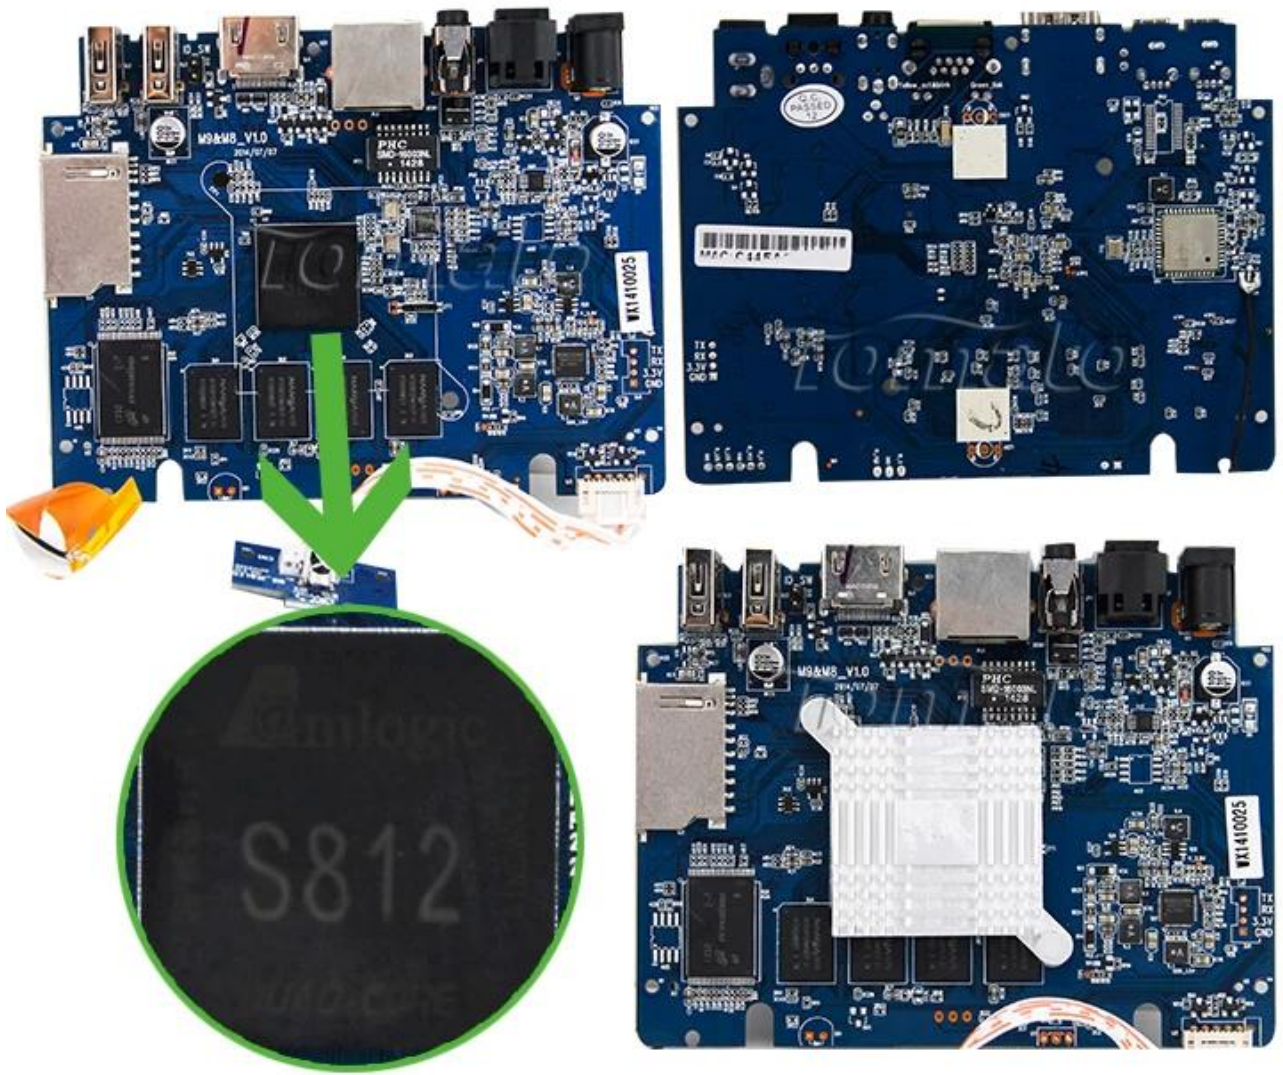

Google TV Box Support 4K2K 1GB RAM 8GB ROM Android 4.4 Mini PC TM8C

Hardware Specifications

Model No.	TM8C
CPU	Amlogic S812 Quad Core Cortex-A9r4 2.0GHz
GPU	Octo-Core Mali™ -450MP GPU
FLASH	8GB NAND FLASH
SDRAM	1GB DDR3

What's in the box?

1 * Android 4.4 Smart Tv Box

1 * HDMI Cable

1 * Remote Control

1 * Power Adapter

1 * User Manual

Picture Show

SD Card Port

Indicator Light

USB*2

HDMI

ETHERNET

AV

OPTICAL

Power Port

05:44 Friday, Nov 7

SETTINGS

Network | Display | **Advanced** | Other

Output Modes

- HDMI auto detect: OFF
- HDMI Output: 4k2k-24hz
- Hide Status Bar: OFF
- Display Position: 4k2k-25hz
- Start screen saver: Never | 4min | 8min | 12min