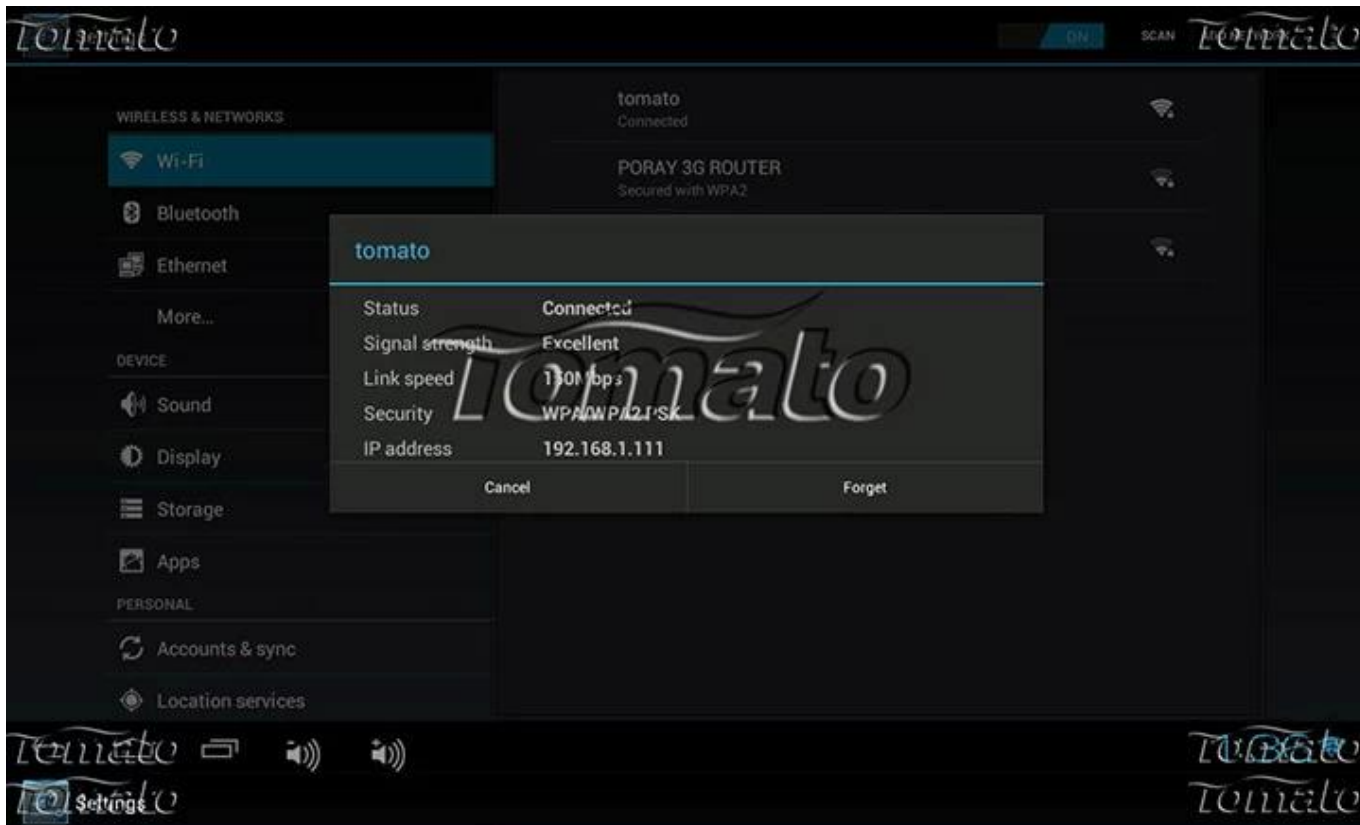

Gallery

Media Center

MoviePlayer

MusicPlayer

Network

OOBE

PicturePlayer

Play Store

Popular Weeds

PPP-OC

screenshot

Search

Settings

Upgrade

Tomato

Tomato

WIRELESS & NETWORKS

- Wi-Fi
- Bluetooth
- Ethernet
- More...

DEVICE

- Sound
- Display
- Storage
- Apps

PERSONAL

- Accounts & sync
- Location services

Volumes

SYSTEM