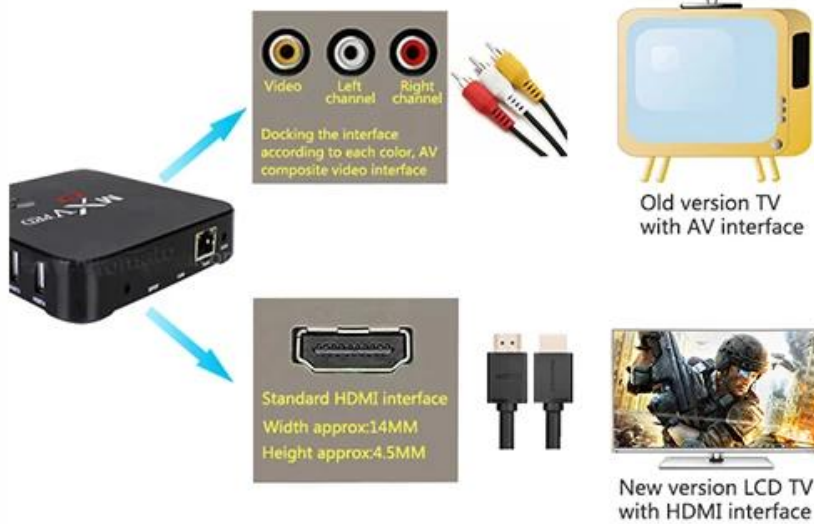

Only two steps, Easy operation

Step 1: Connect to the TV