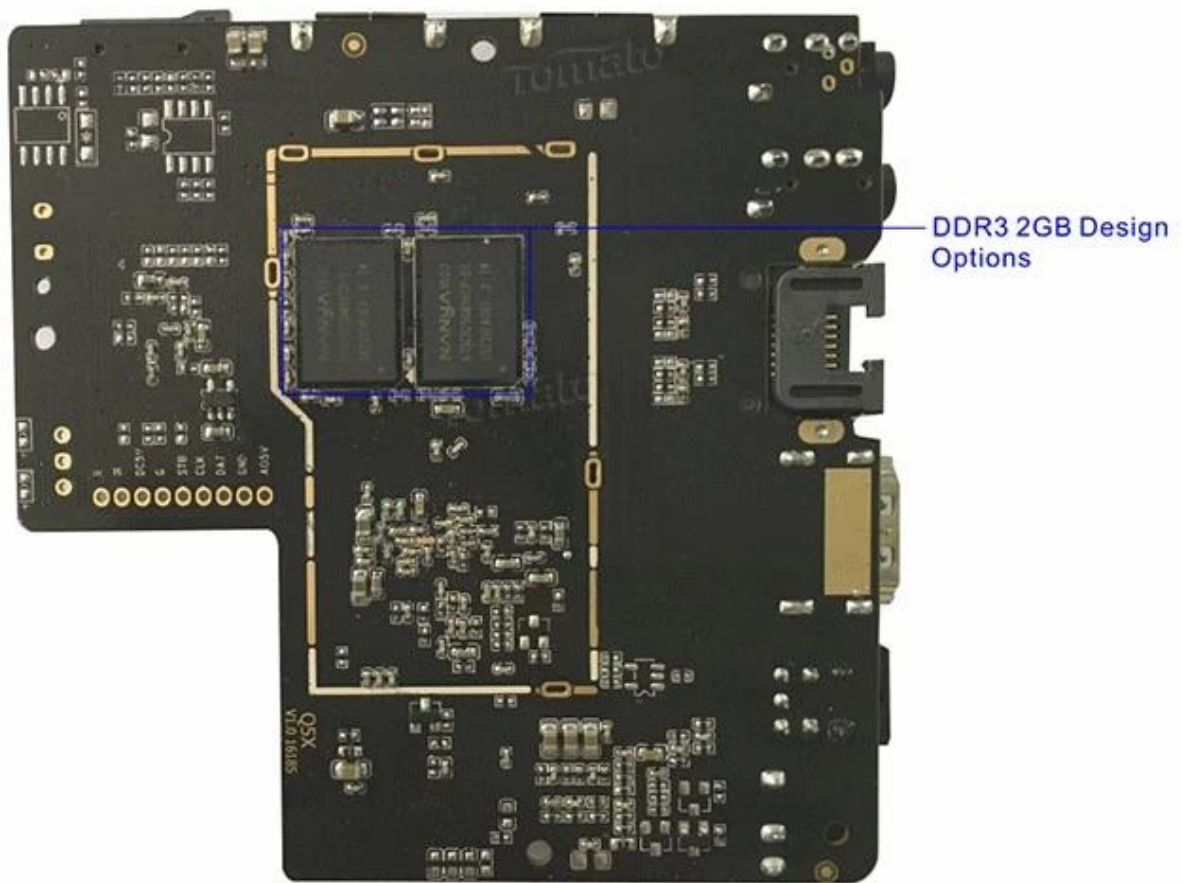

## X96 Smart Box

#### Protection circuits

Prevents from damaging box when you use the bad or wrong adapter.

Audio Amplifier

AMLogic S905X Soc

MANVA DDR3 1GB\*2

## X96 Smart Box

---

---

Unleash the power of innovation with our newest Amlogic S905X TV Box, offering advanced features, high-performance capabilities, and a user-friendly interface for an unparalleled