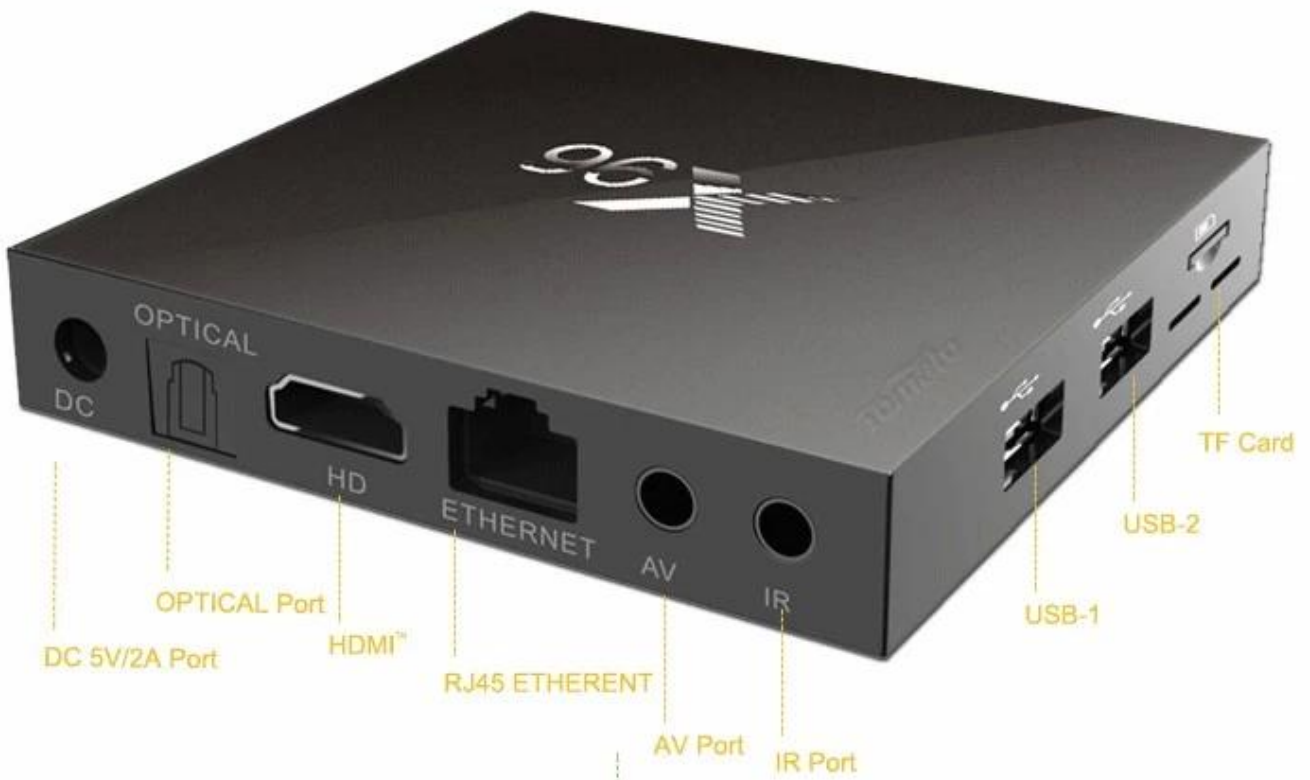

## Picture Show

Indicator Light Port