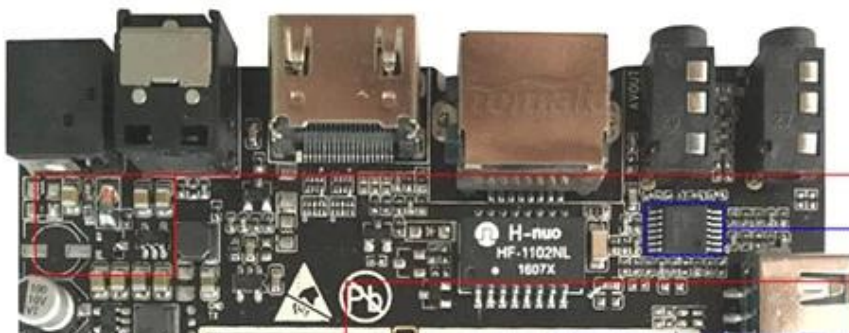

About MediaBox

UPDATE&BACKUP

Status

Status of network and other information

Legal information

Model number

X96

Android version

6.0.1

Android security patch level

May 1, 2016

Baseband version

Unknown

Kernel version

3.14.29

sjlei@sjlei-S2400SC #2

Sun Jun 12 12:06:13 CST 2016

Build number

p212-userdebug 6.0.1 MHC19J 20160612 test-keys

X96 Smart Box

Protection circuits

Prevents from damaging box when you use the bad or wrong adapter.

Audio Amplifier

AMLogic S905X Soc

MANVA DDR3 1GB*2