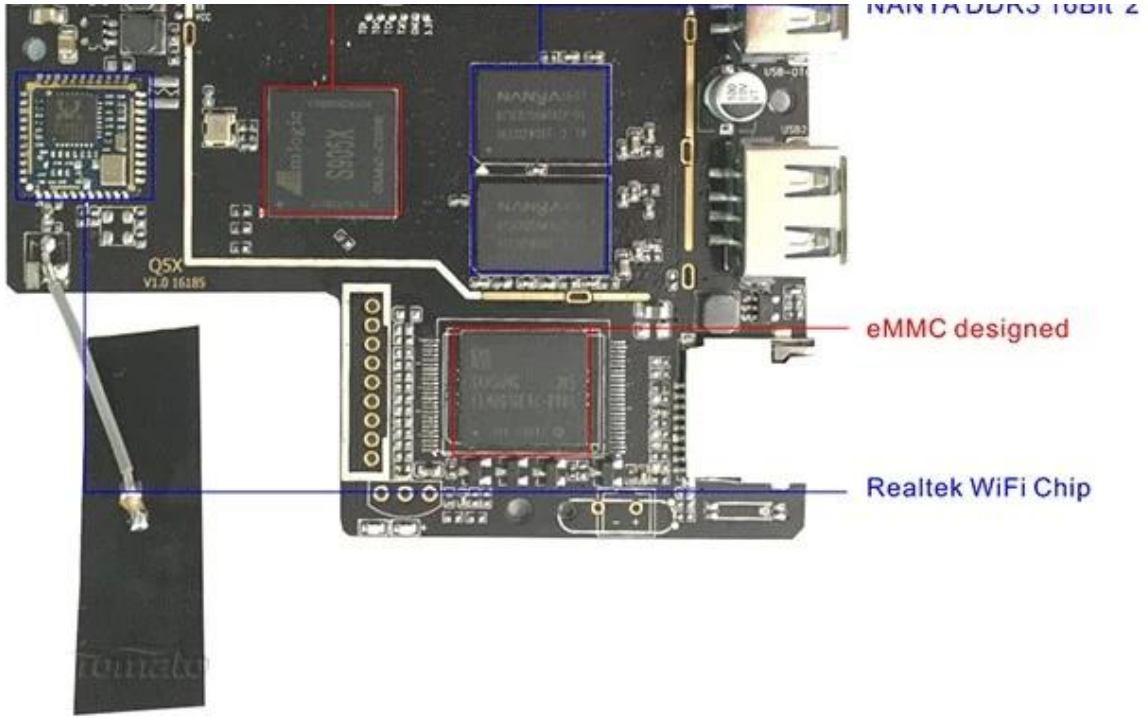

## X96 Smart Box

#### Protection circuits

Prevents from damaging box when you use the bad or wrong adapter.

Audio Amplifier

AMLogic S905X Soc

MANVA DDR3 1GB\*2