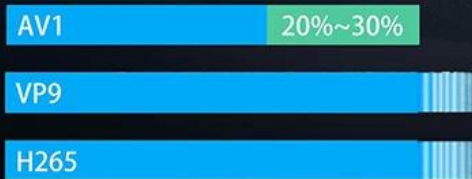

 ROM 8/16/32/64G

Android 11

Latest system, enhanced protection of user privacy

More videos for less data
AV1 is 30% better than H.265 or VP9.

4K  **HDR10+**

H.265
HEVC

With the latest HDR10+ technology and high speed 4K processing up to 60fps playback. Bring you a lifelike viewing experience.