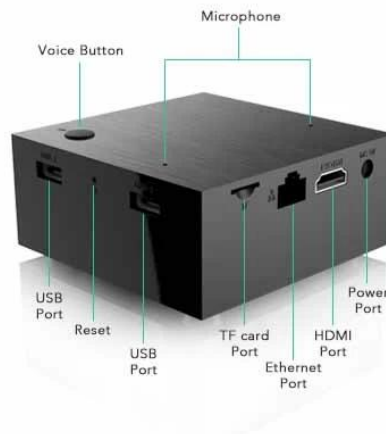

How to get started

1 Connect the box and TV via HDMI cable

2 Plug on the power adaptor to turn on the box

3 Follow the Setup Wizard to set up your box

What's in the box

Elevate your TV experience with the [OTT TV Box](#) featuring Amlogic S905W, a built-in speaker, and microphone, all powered by AndroidTV. This cutting-edge device combines powerful performance with smart features. Enjoy seamless streaming, voice control, and immersive sound right from your TV. Transform your entertainment with this versatile and advanced set-top box.