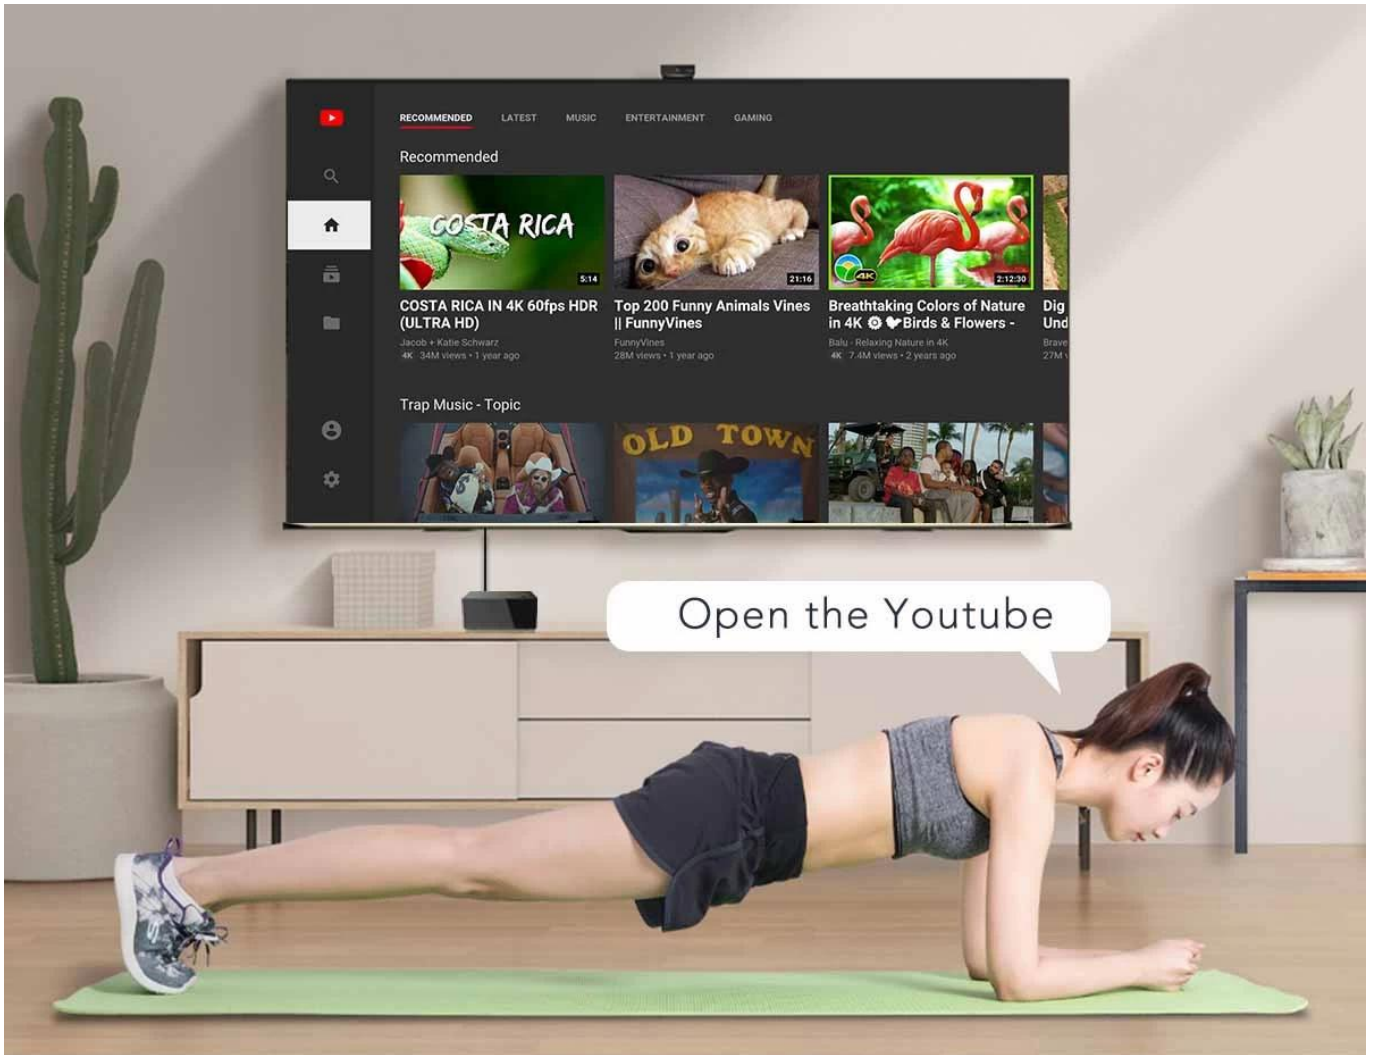

OTT TV Box Amlogic S905W Built-in Speaker And Microphone Powered By AndroidTV

Specifications	
Model No.	Onenuts Nut 9S
CPU	Amlogic S905W Quad Core ARM Cortex-A53 CPU 2GHz(DVFS)
GPU	Penta-Core Mali-450 up to 750Mhz+
ROM	2GB DDR3
Internal Storage	16GB EMMC
Resolution	4K(3840 X 2160) up to 60Hz
OS	Android 7.1 Android TV (ATV) Google-TV
Video&Audio Format	
Support Decoder format	VP9-10/H.265-10/MVC/MPEG-1/2/4 VC-1/WMV/AVS/AVS+/RealVideo/MJPEG/H.264/JPEG
Support Media format	Avi/Rm/Rmvp/Ts/Vob/Mkv/Mov/ISO/wmv/asf/flv/dat/mpg/mpeg
Support Music format	MP3/WMA/AAC/WAV/OGG/AC3/DDP/TrueHD/DTS/DTS/HD/FLAC/APE
Support Photo format	HD JPEG/BMP/GIF/PNG/TIFF
OSD type of languages	English/French/German/Spanish/Italian/ etc multilateral languages
Output & Input	
USB host	2 *USB 2.0
Card reader	TF cards
HDMI	HDMI 2.0
LAN	Ethernet:10/100M, standard RJ-45
Wireless	WiFi(802.11b/g/n) 2.4G/5G, BT4.0; Or 2.4G WiFi(Optional)
Bluetooth	Support Bluetooth 4.2
Speaker	3W/4Ω x1
Internal Microphone	MEMS Microphone x1, Sensitivity: -26dBFS
Others	
Power Supply	DC 5V/2A
Accessory	Remote control, User manual, Power supply, HDMI cable
Option	Support mouse and keyboard via USB or BT Support 2.4GHz wireless mouse and keyboard via 2.4GHz USB dongle

Built-in
2W speaker

Far-field
voice control

Built-in
microphone

Powered by
androidtv

ALL IN ONE

OTT TV BOX + Ai speaker + Ai assistant

It's a TV box

When the TV screen is on, it is a TV box
you can do everything you do on the TV box

Far-field Voice Control

Digital microphone, 3-5 meters far field voice collection

**Use your voice to control
your entertainment**

It's an Ai speaker

When the TV screen is off, it turns into an Ai speaker.
Now you just have to say what you want to do.