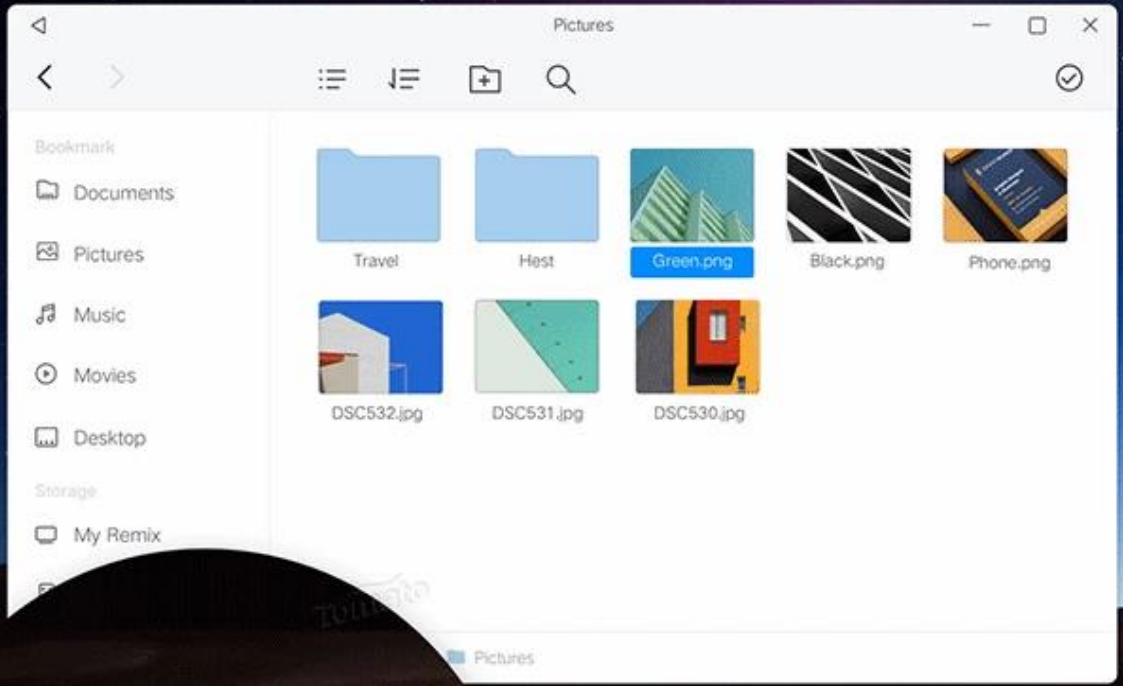

What's in the box?

- 1 *Android TV Box
- 1 * HDMI Cable
- 1 * Remote Control
- 1 * Power Adapter
- 1 * User Manual

Picture Show

SD/MMC Card
USB-1
USB-2

Finally, less can be more.

Experience a new level of entertainment versatility with our S905 TV Box. Dive into the features and

capabilities that make this device a game-changer for streaming media, app support, and storage solutions.

Versatile Entertainment Features Our S905 TV Box offers versatile entertainment features, including support for Remix and Android 5.1.1, 2G DDR3 RAM, and 32G Flash storage. Explore seamless streaming, versatile app support, and ample storage for your media collection.