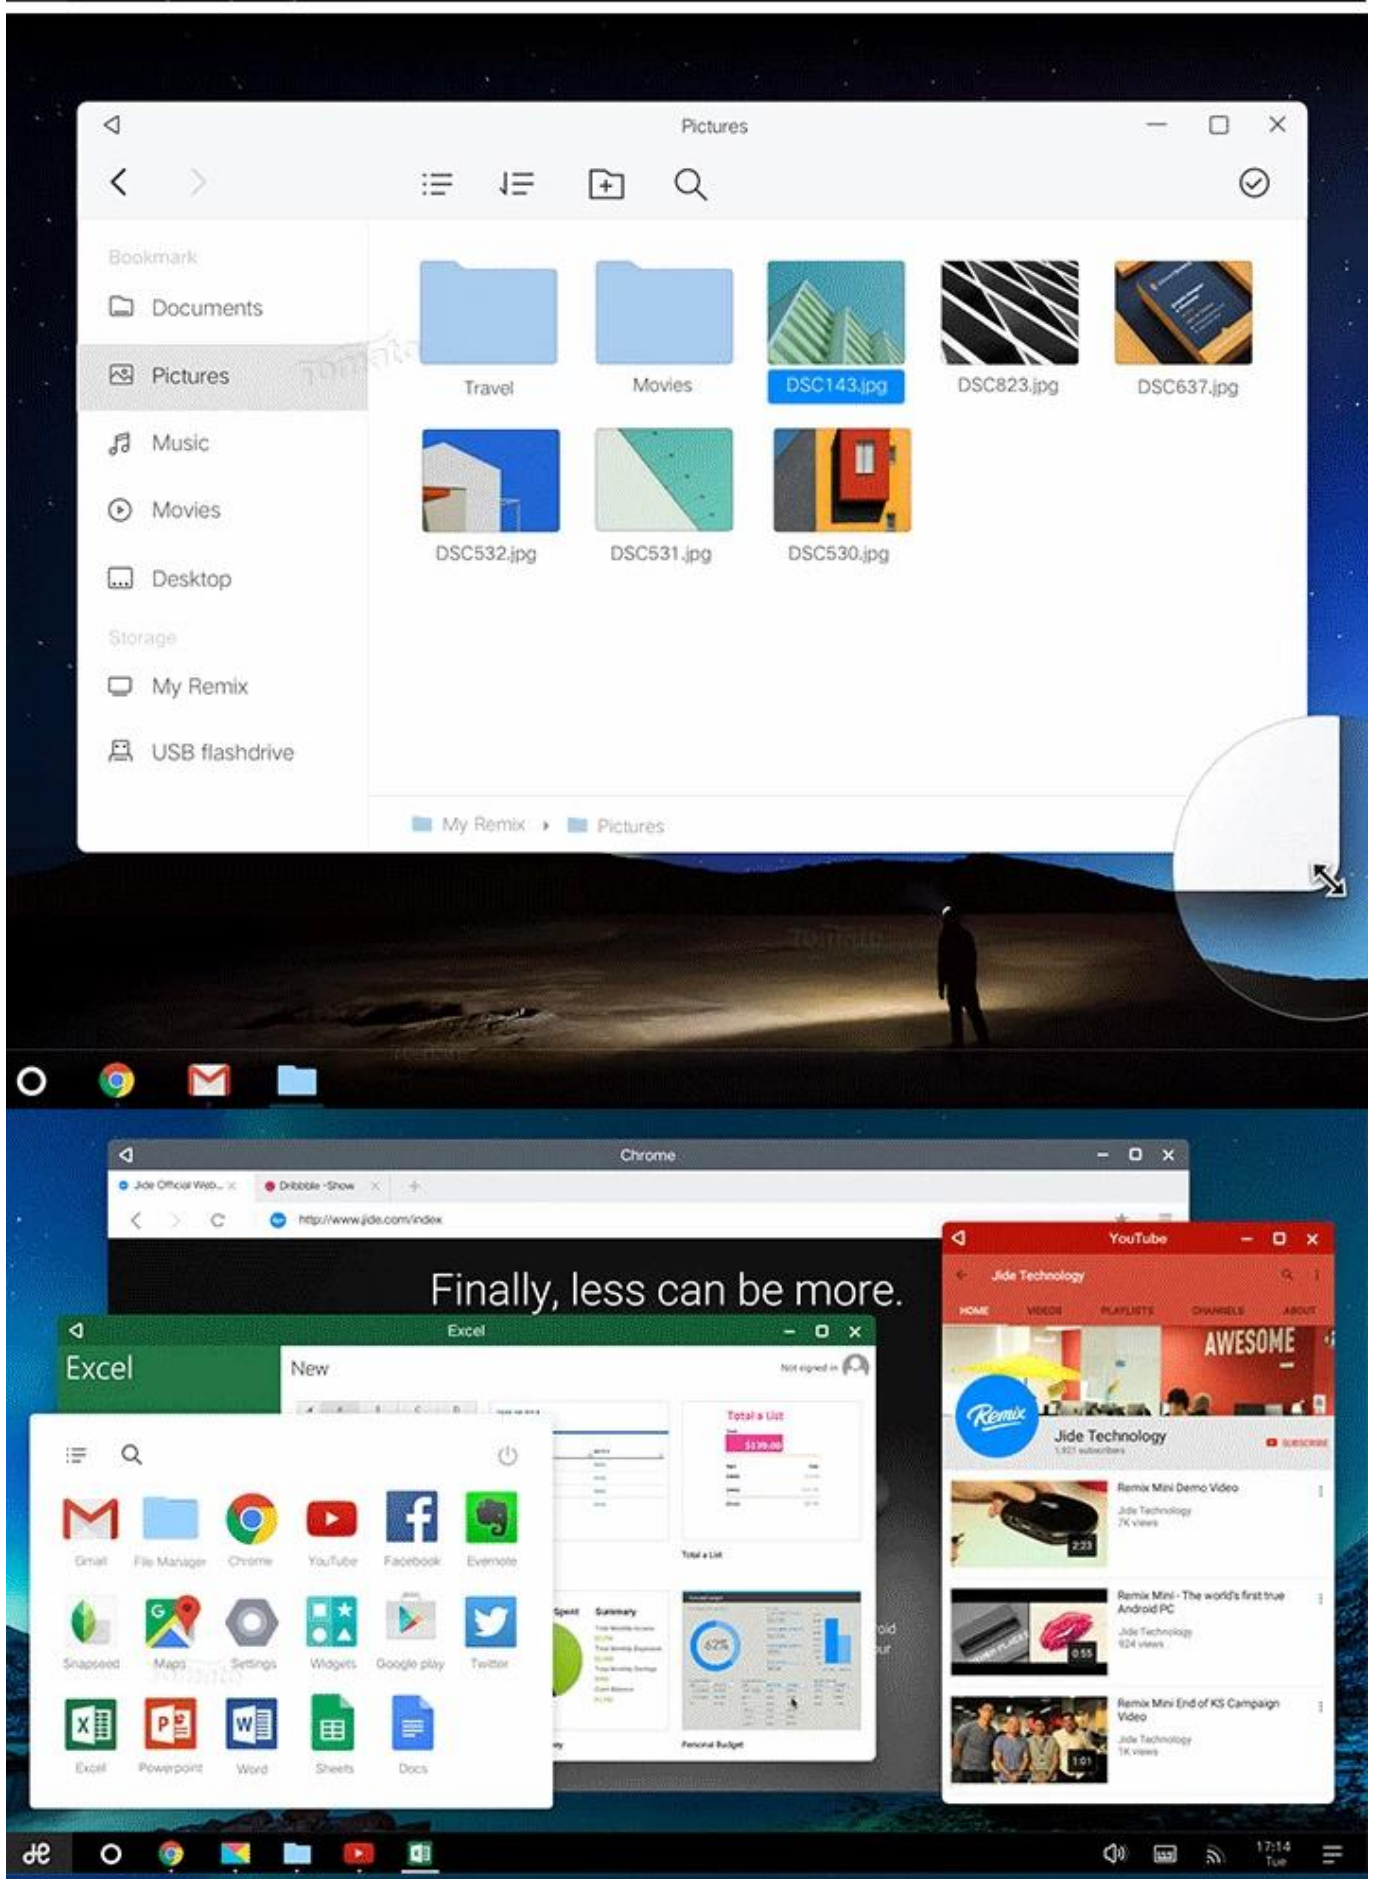

What's in the box?

- 1 *Android TV Box
- 1 * HDMI Cable
- 1 * Remote Control
- 1 * Power Adapter
- 1 * User Manual

Picture Show

SD/MMC Card
USB-1
USB-2

Finally, less can be more.

Experience a new level of entertainment versatility with our S905 TV Box. Dive into the features and

capabilities that make this device a game-changer for streaming media, app support, and storage solutions.

Versatile Entertainment Features Our S905 TV Box offers versatile entertainment features, including support for Remix and Android 5.1.1, 2G DDR3 RAM, and 32G Flash storage. Explore seamless streaming, versatile app support, and ample storage for your media collection.