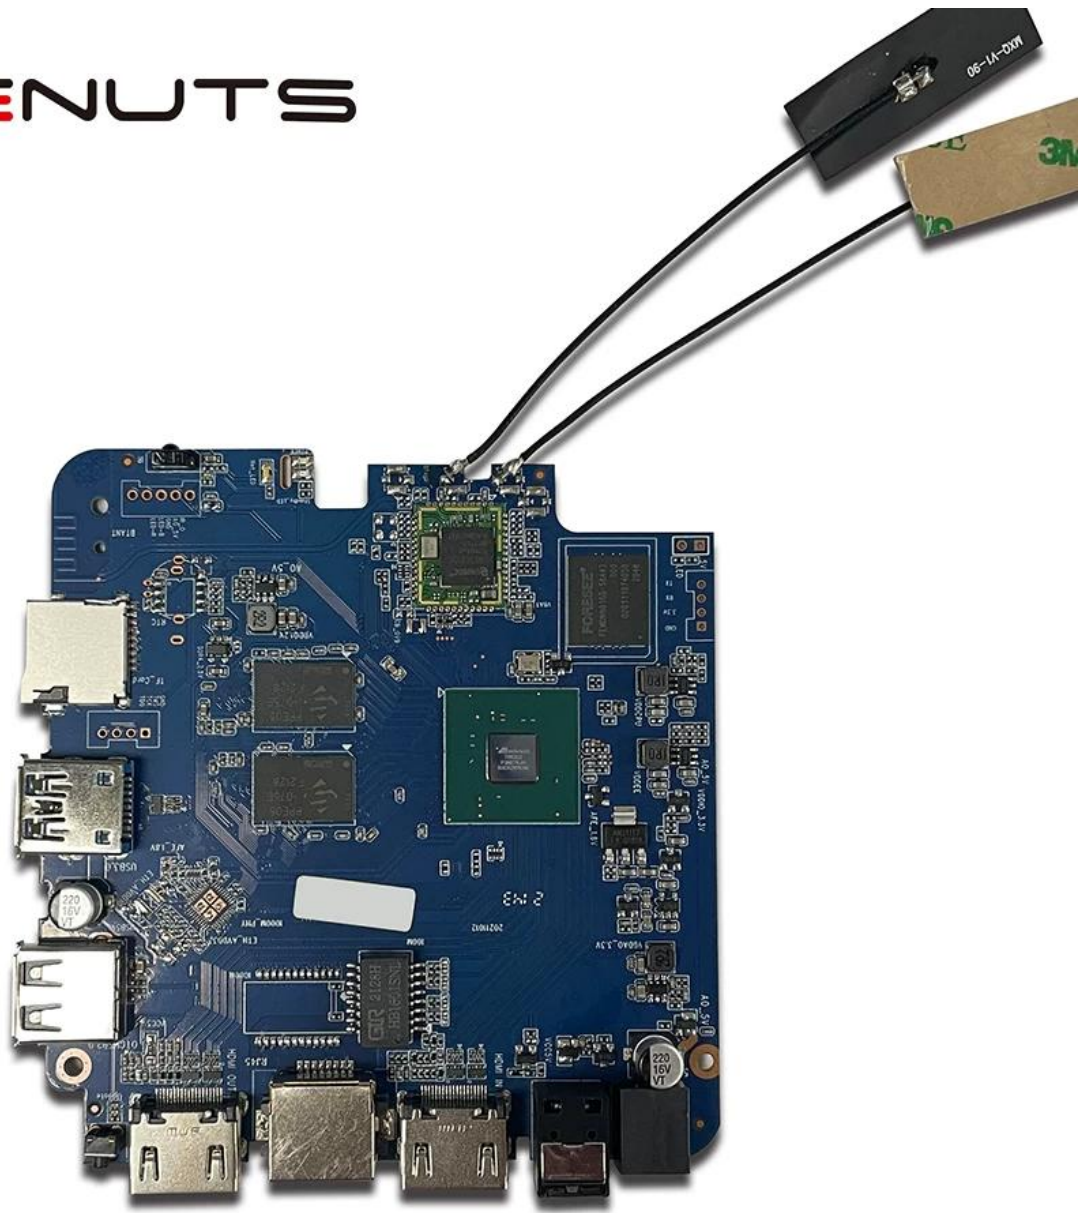

ONENUTS

Multi-core 32/64-bit CPU and 3D GPU with high performance	Powerful multimedia processing capability, supporting all mainstream video decoding including 8K/4K 10-bit AV1/H.265/VP9/AVS2	Supports all mainstream HDR standard including Dolby Vision, HDR10 and HLG	Unique Trulife picture quality enhancement engine, offering theater-like visual effect	Complete production-ready security solution, supporting secure boot, secure OS and mainstream DRMs
Ultra-high performance and ultra-low power consumption	Ultra-high SoC integration and rich peripheral interfaces	Complete IP license, including Dolby, DTS, etc.	Supports screen projection technology like DLNA, Miracast etc.	Provides mature turn-key solution for both split and AIO smart TV

Enhanced Connectivity and Versatility Our set-top box is equipped with HDMI input support,