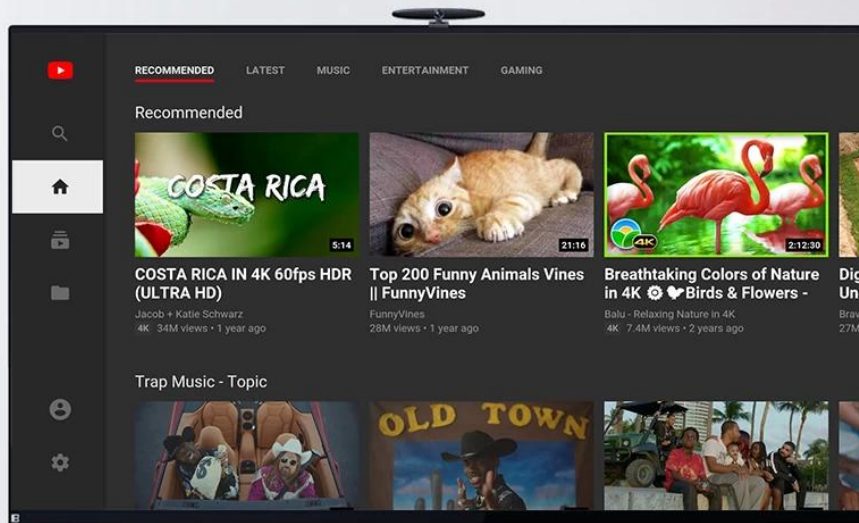

Smart TV Box built in microphone far-field voice control

Specifications	
Model No.	Onenuts Nut 9 Smart TV Box
CPU	Amlogic S905X Quad-Core 64-bit Cortex-A53 up to 1.5GHz
GPU	Penta-Core Mali-450 up to 750Mhz+
ROM	2GB DDR3
Internal Storage	16GB EMMC
Resolution	4K(3840 X 2160) up to 60Hz
OS	Android 7.1 ATV
Video&Audio Format	
Support Decoder format	VP9-10/H.265-10/MVC/MPEG-1/2/4 VC-1/WMV/AVS/AVS+/RealVideo/MJPEG/H.264/JPEG
Support Media format	Avi/Rm/Rmvp/Ts/Vob/Mkv/Mov/ISO/wmv/asf/flv/dat/mpg/mpeg
Support Music format	MP3/WMA/AAC/WAV/OGG/AC3/DDP/TrueHD/DTS/DTS/HD/FLAC/APE
Support Photo format	HD JPEG/BMP/GIF/PNG/TIFF
OSD type of languages	English/French/German/Spanish/Italian/ etc multilateral languages
Output & Input	
USB host	2 High speed USB 2.0 (1 OTG and 1 HOST), support UDISK and USB HDD
Card reader	TF cards
HDMI	HDMI 2.0a transmitter With 3D, HDR, CEC
LAN	Ethernet:10/100M, standard RJ-45
Wireless	2.4G/5G (802.11b/g/n/AC) WiFi +BT
Bluetooth	Support

ONENUTS cube

Control your TV hands-free
from across the room

Built-in
2W speaker

Far-field
voice control

Built-in
microphone

Powered by
androidtv

ALL IN ONE

Onenuts cube = OTT TV BOX + Ai speaker + Ai assistant

It's a TV box

When the TV screen is on, it is a TV box
you can do everything you do on the TV box

It's an Ai speaker

When the TV screen is off, it turns into an Ai speaker.
Now you just have to say what you want to do.