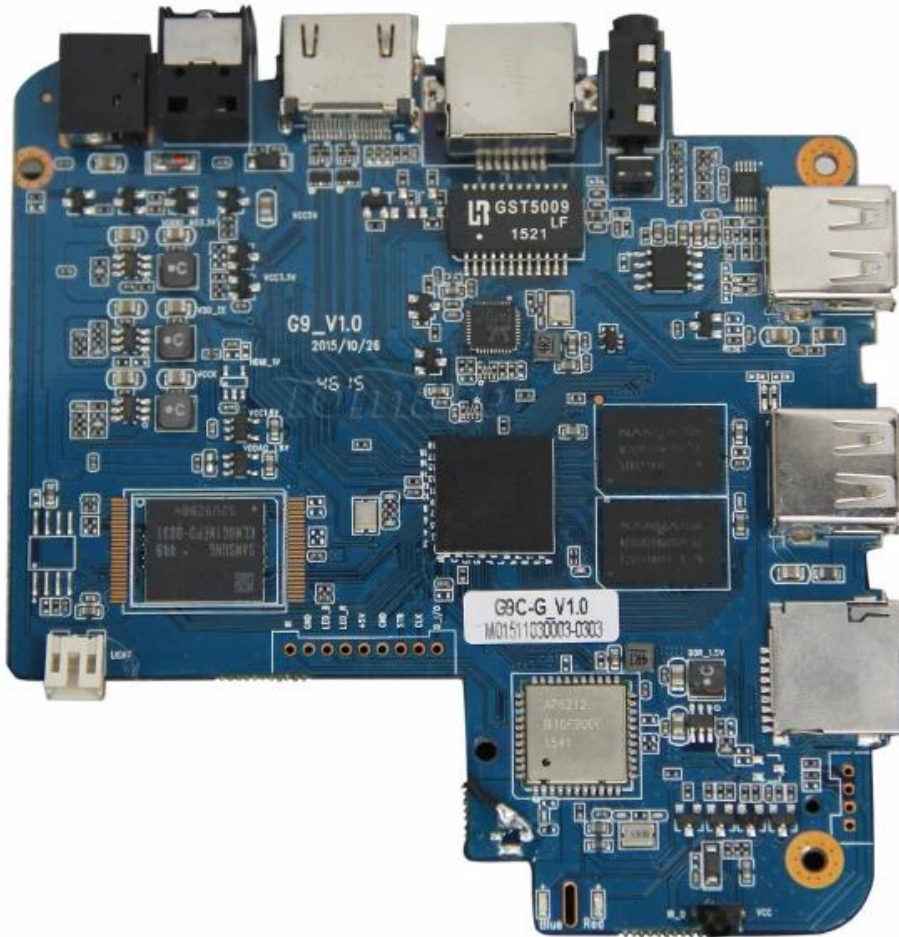

Smart TV Box HDMI 2.0 Best Android TV Box Manufacturer Custom Android TV Box Supplier

Amlogic S905 Quad Core WiFi Device Smart Box
Watch TV Channels Through Wifi or Internet

Hardware Specifications	
Model No.	G9C Android TV Box
CPU	Amlogic S905 Quad Core ARM Cortex™-A53 CPU up to 2.0 GHz (DVFS)
GPU	Penta-Core Mali-450 Up to 750Mhz+
FLASH	8GB EMMC
SDRAM	1GB DDR3
Power Supply Specifications	
Power Supply	DC 5V/2A
Power Indicator (LED)	Power ON:blue; Standby:Red
Main Features	
OS	Android™ 5.1 Lollipop
3D	3D-HD 1080Px2
Support Decoder Format	HD MPEG1/2/4,H.264/H.265, HD AVC/VC-1,RM/RMVB,Xvid/DivX3/4/5/6 , RealVideo8/9/10,HEVC MP-10
Support Media Format	Avi/Rm/Rmvp/Ts/Vob/Mkv/Mov/ISO/Wmv/Asf/Flv/Dat/Mpg/Mpeg/MP4
Support Music Format	MP3/WMA/AAC/WAV/OGG/AC3/DDP/TrueHD/DTS/DTS/HD/FLAC/APE
Support Photo Format	HD JPEG/BMP/GIF/PNG/TIFF
USB Host	2 High Speed USB 2.0,Support U DISK And USB HDD
Card Reader	SD™/SDHC/MMC Cards
HDD File System	FAT16/FAT32/NTFS
Support Subtitle	SRT/SMI/SUB/SSA/IDX+USB
High Dification Video Output	Support All Standard SD/HD/4K2K Ultra HD Decoding And Output
OSD type of languages	English/French/German/Spanish/Italian etc Multilateral Languages
LAN	Ethernet:1000M, Standard RJ-45 (optional IEEE 802.3 10/100/1000 Gigabit)
Wireless	Support IEEE802.11 b/g/n Bluetooth™ 4.1EDR
Mouse/Keyboard	Support Mouse And Keyboard Via USB;Support 2.4GHz Wireless Mouse And Keyboard Via 2.4GHz USB Dongle
HDMI™	HDMI™ 2.0 (CEC and HDCP 2.2), 4K X 2K @60 fps
AV	Support
Optical	Support
PoE(Power Over Ethernet)	Support
SPDIF/IEC958	Optical

Picture Show

Indicator Light Port

Micro SD Card

USB

USB

AV Port

RJ 45 ETHERNET

HDMI™

Optical Port

Power Port

S905

64-Bit
Quad Core
Cortex A53

4K

H.265
@60fps

HDMI 2.0
HDCP 2.2

TSMC
28NM