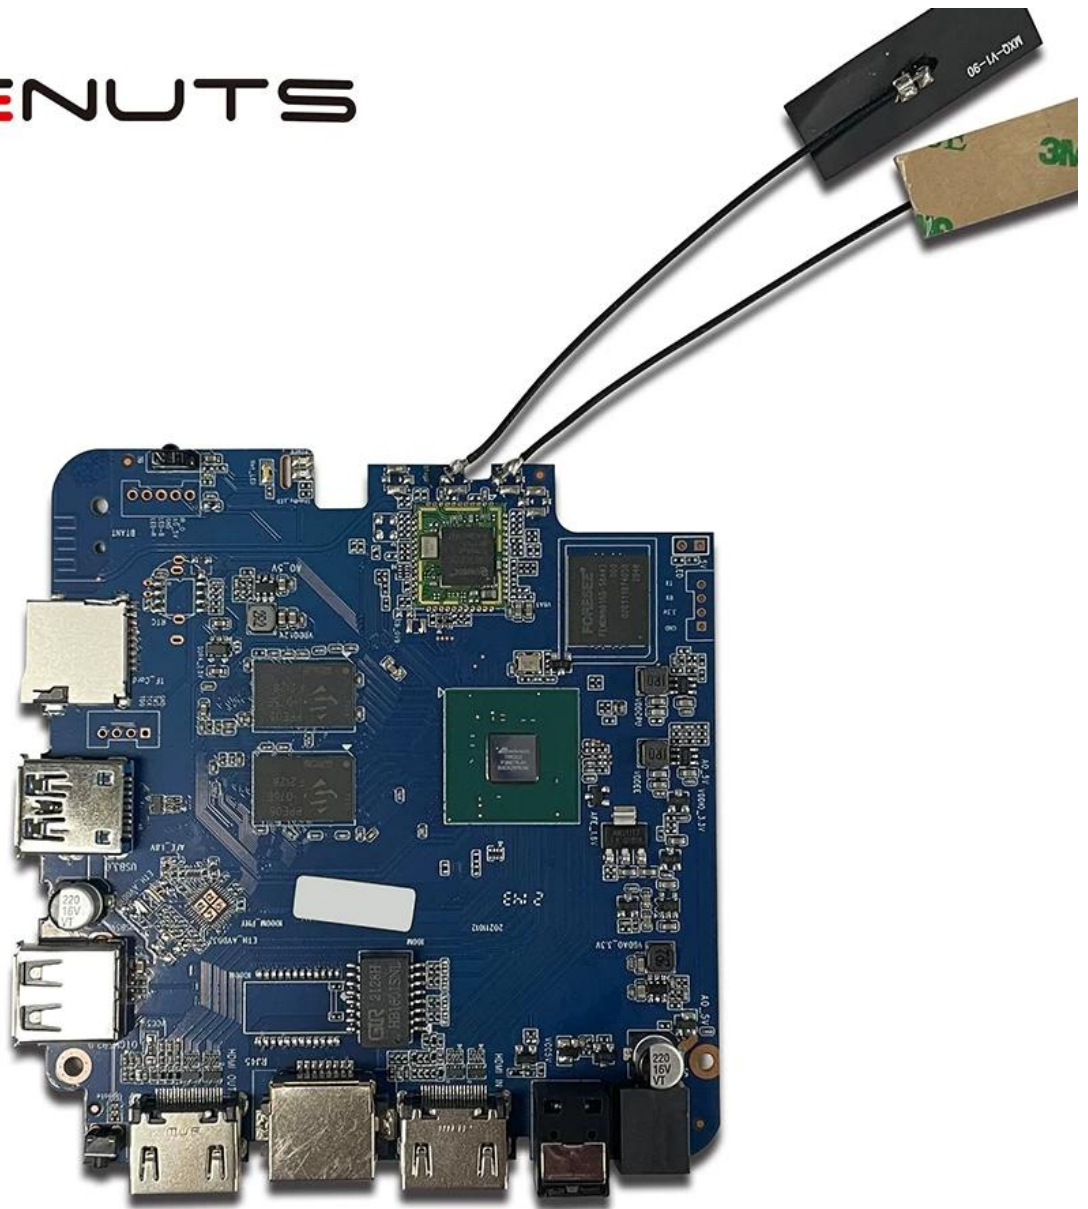

ONENUTS

Multi-core 32/64-bit CPU and 3D GPU with high performance	Powerful multimedia processing capability, supporting all mainstream video decoding including 8K/4K 10-bit AV1/H.265/VP9/AVS2	Supports all mainstream HDR standard including Dolby Vision, HDR10 and HLG	Unique Trulife picture quality enhancement engine, offering theater-like visual effect	Complete production-ready security solution, supporting secure boot, secure OS and mainstream DRMs
Ultra-high performance and ultra-low power consumption	Ultra-high SoC integration and rich peripheral interfaces	Complete IP license, including Dolby, DTS, etc.	Supports screen projection technology like DLNA, Miracast etc.	Provides mature turn-key solution for both split and AIO smart TV

Welcome to the world of cutting-edge entertainment with our advanced Android TV Box with HDMI