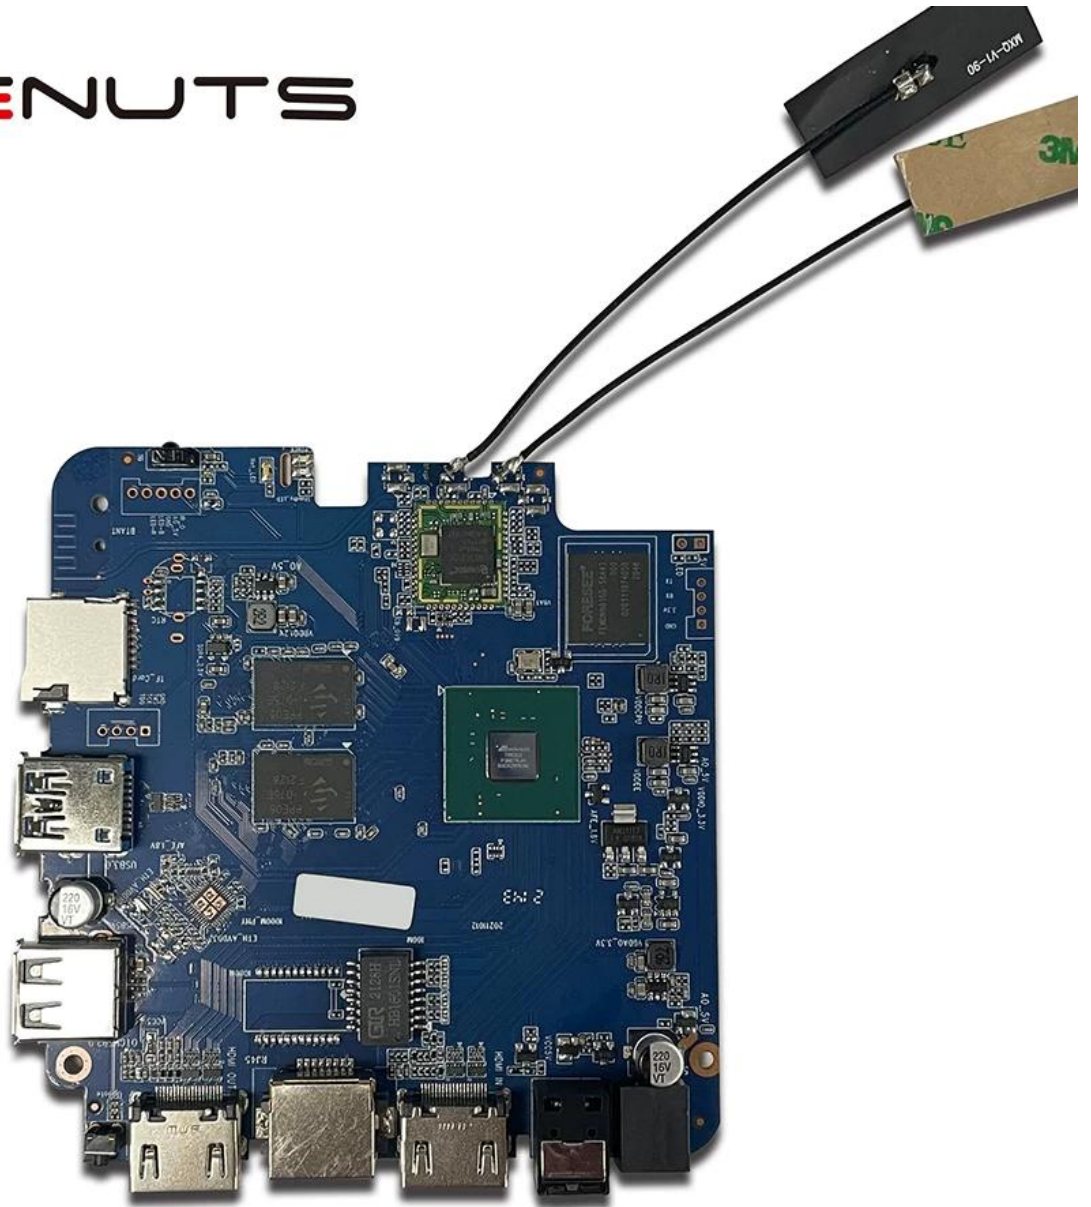

ONENUTS

Multi-core 32/64-bit CPU and 3D GPU with high performance	Powerful multimedia processing capability, supporting all mainstream video decoding including 8K/4K 10-bit AV1/H.265/VP9/AVS2	Supports all mainstream HDR standard including Dolby Vision, HDR10 and HLG	Unique Trulife picture quality enhancement engine, offering theater-like visual effect	Complete production-ready security solution, supporting secure boot, secure OS and mainstream DRMs
Ultra-high performance and ultra-low power consumption	Ultra-high SoC integration and rich peripheral interfaces	Complete IP license, including Dolby, DTS, etc.	Supports screen projection technology like DLNA, Miracast etc.	Provides mature turn-key solution for both split and AIO smart TV

Welcome to the future of home entertainment with our next-generation TV Box featuring Android