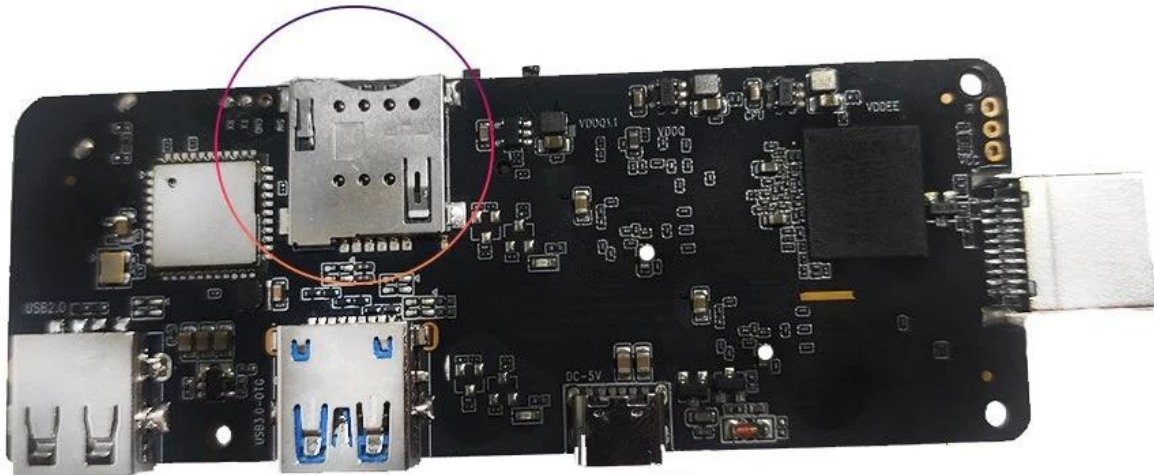

## SIM card slot

The android tv box with 4g 5g lte is a revolutionary device that combines the power of a 4G LTE SIM card with the convenience of an Android TV stick. With this device, you can turn any television into a smart TV and enjoy a wide range of entertainment options.

The Android TV stick is powered by a quad-core processor, ensuring smooth and fast performance. It comes with 2GB of RAM and 16GB of internal storage, providing ample space for all your favorite apps, games, and media files. The device also supports expandable storage, allowing you to add a microSD card for additional storage capacity.