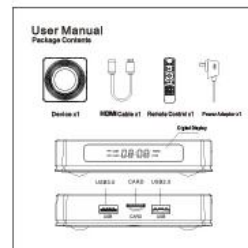

# Various Interfaces

Various interfaces such as HDMI, LAN, USB, etc. which bring you a smart and colorful enjoyment.

## Package Contents

Power Supply\*1

HD data cable\*1

User Manual\*1

Remote Control\*1

Elevate your entertainment with the Amlogic S905X4, the best Android 11 Smart TV Box and [Streaming Media Player](#) on the market. This powerful device redefines your TV experience, combining cutting-edge technology with unparalleled convenience.