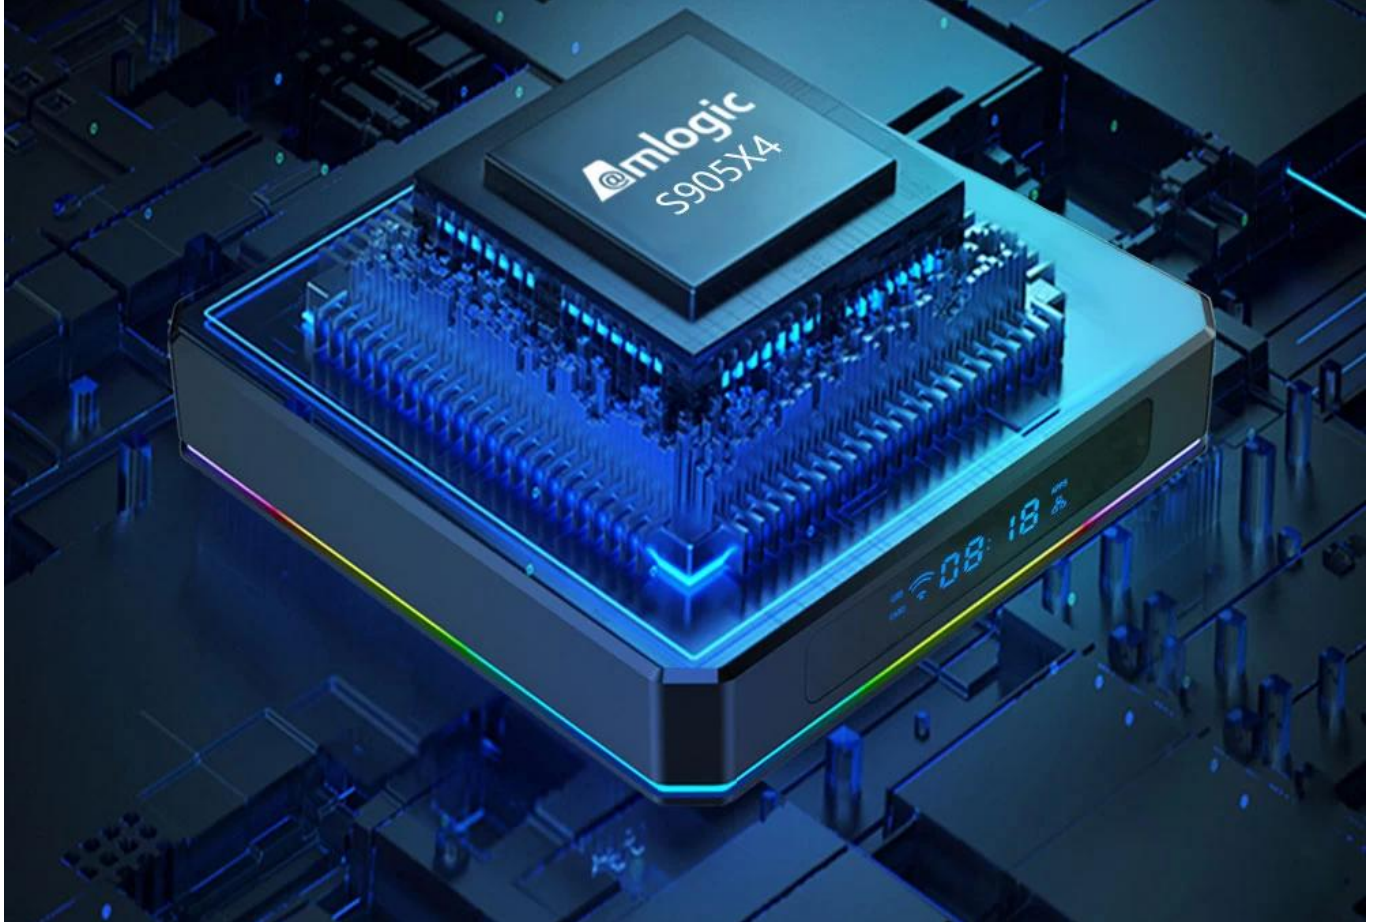

# Amlogic Quad-core 64 bit

The S905X4 chipset is an advanced application processor with AV1 video codec, secured 4K video codec engine and HDR image processing functions.