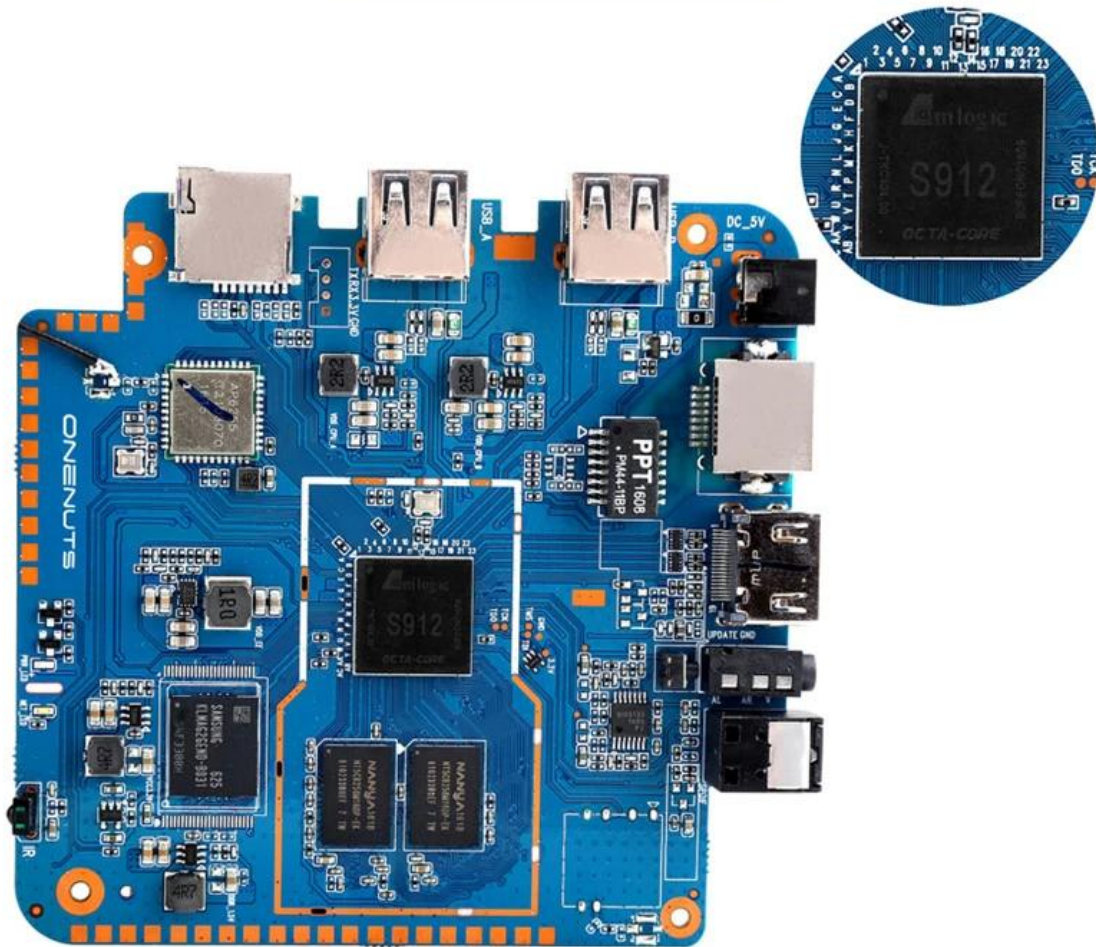

Motherboard Show

Experience the future of streaming with our UDP Broadcasting Android TV Box, engineered to redefine home entertainment:

1. **Efficient Content Delivery:** Utilize UDP broadcasting technology for efficient content distribution, ensuring smooth and uninterrupted streaming experiences.
2. **Picture-in-Picture (PIP) Support:** Enjoy multitasking capabilities with PIP functionality, allowing you to watch multiple programs simultaneously without compromising on quality.
3. **High-Quality Streaming:** Benefit from high-quality video and audio streaming, delivering crisp visuals and immersive sound for an unparalleled viewing experience.
4. **Versatile Connectivity:** Connect effortlessly to various devices and networks with comprehensive connectivity options, including HDMI, USB, Ethernet, and wireless capabilities.